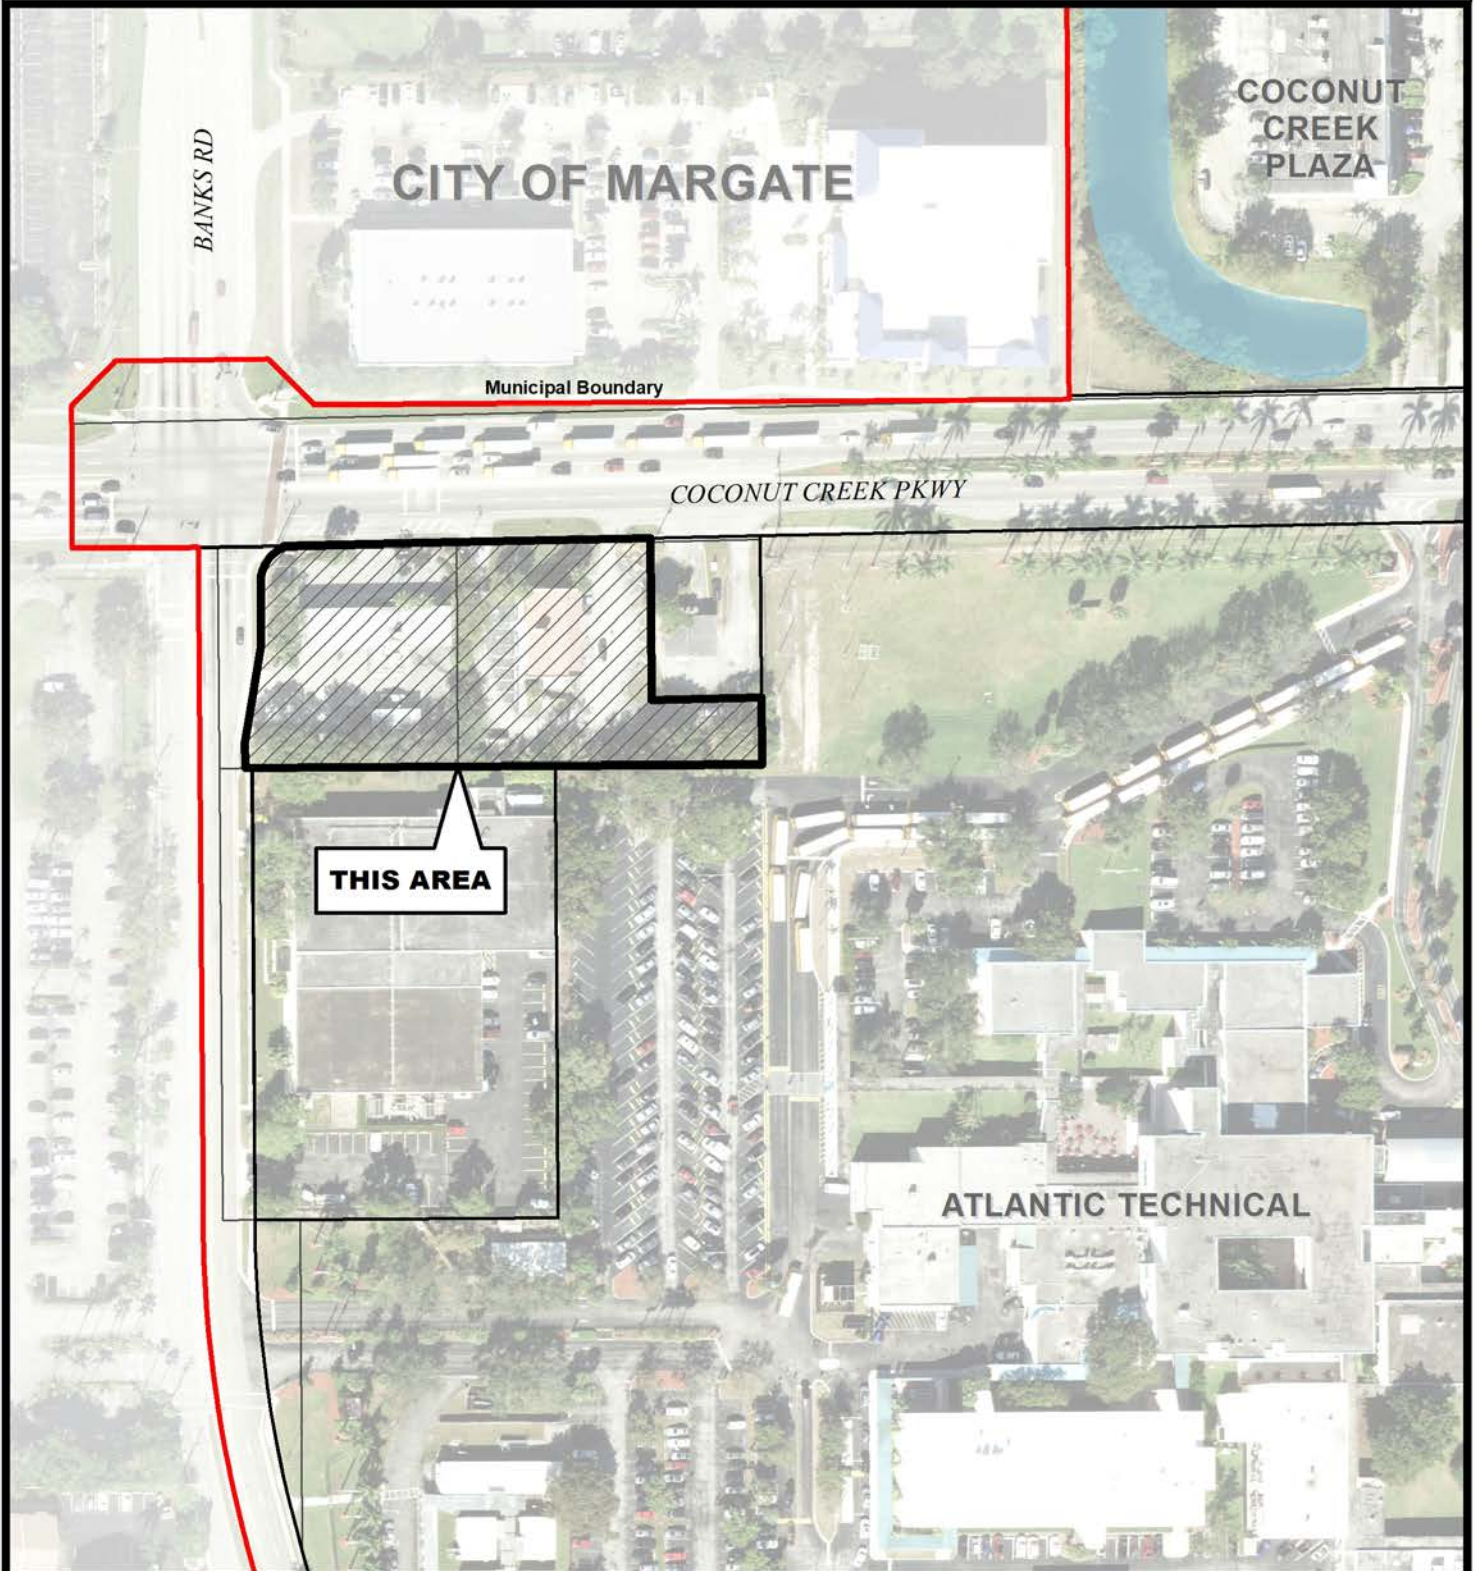

7-ELEVEN

City of Coconut Creek
City Commission
January 23, 2020
Special Land Use

Map Scale = 1:1,800 (1" = 150')

Coconut Creek G.I.S.
I.T. Department