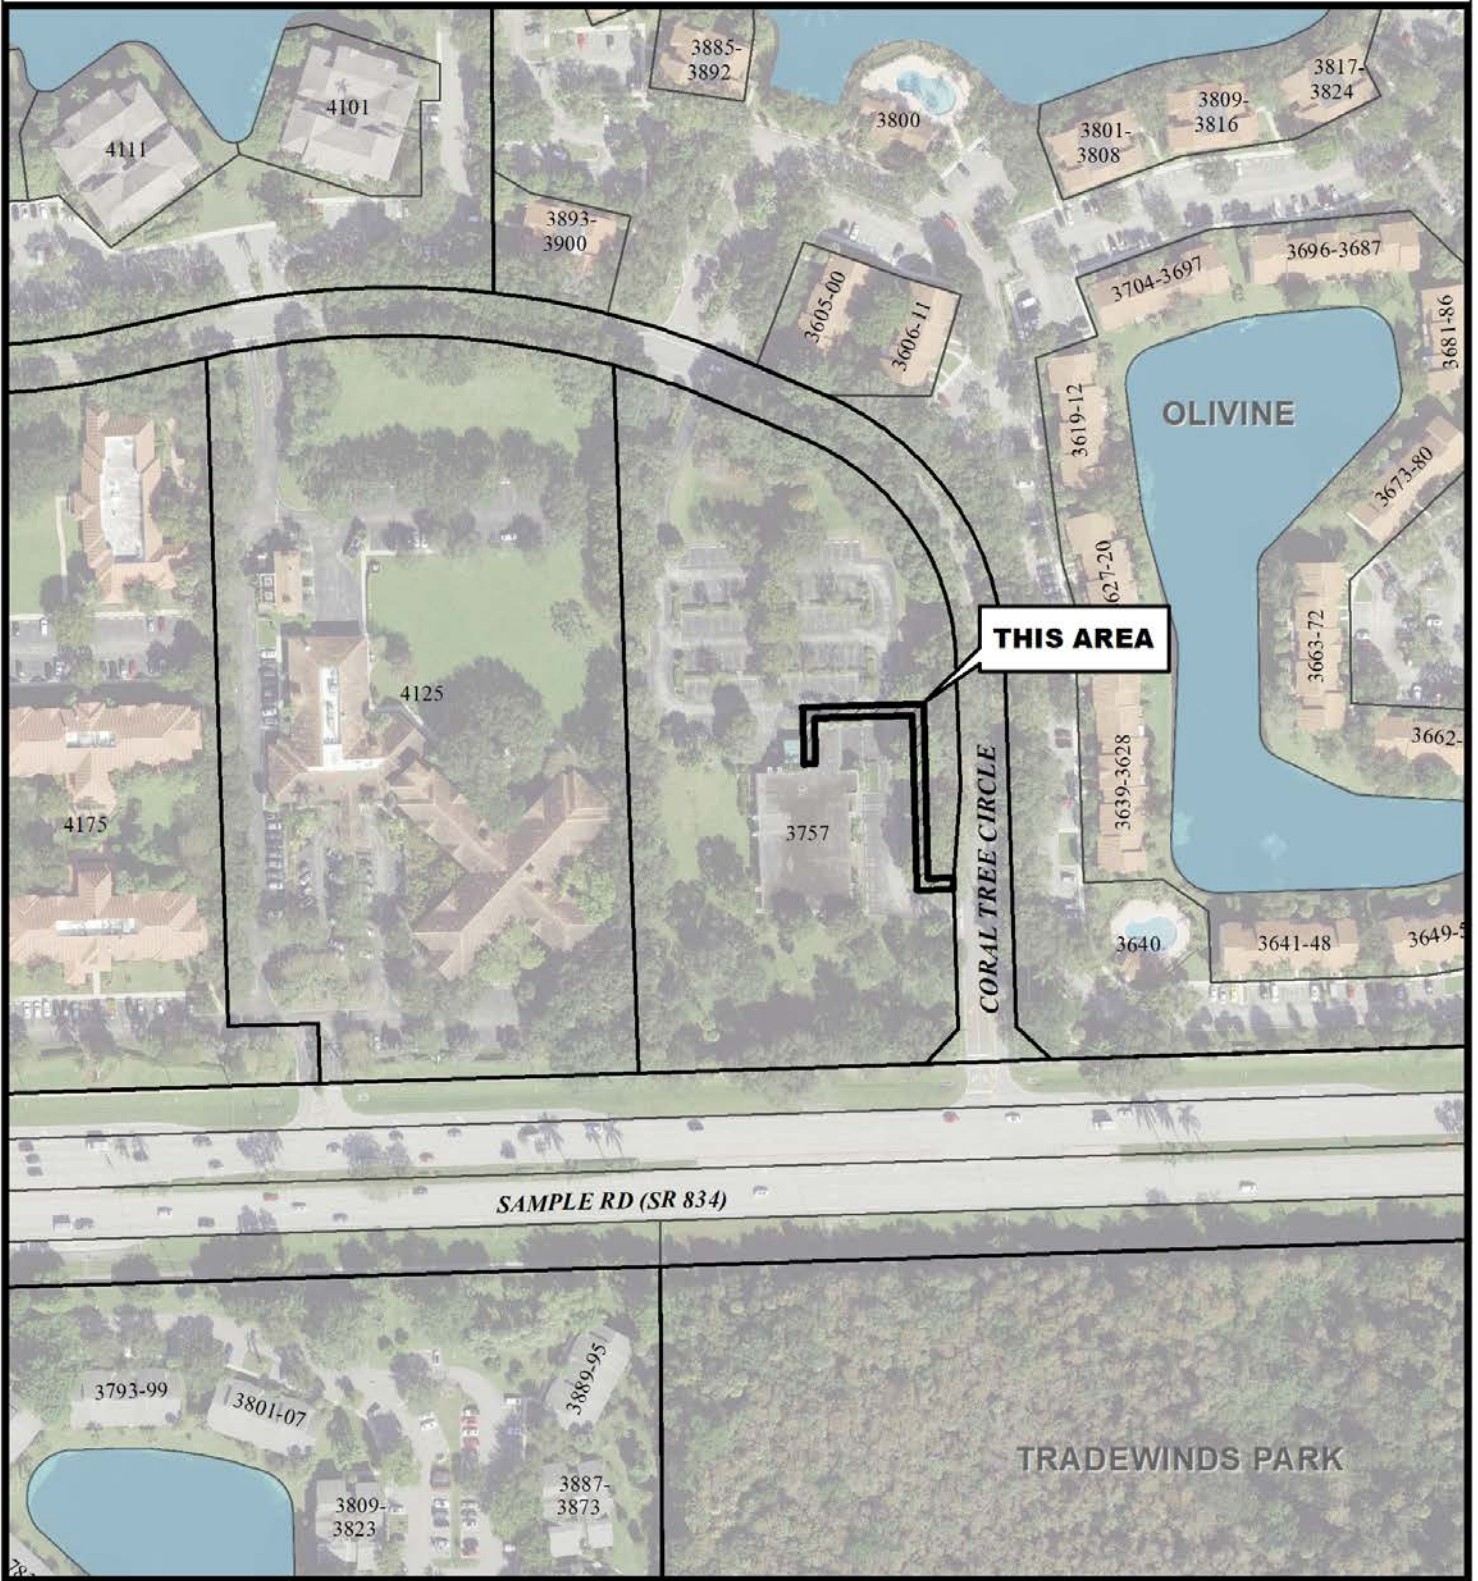

MAZDA COCONUT CREEK

City of Coconut Creek
City Commission
October 28, 2021
Vacation of Easement

Map Scale = 1:2,400 (1" = 200')

**Coconut Creek G.I.S.
LT. Department**