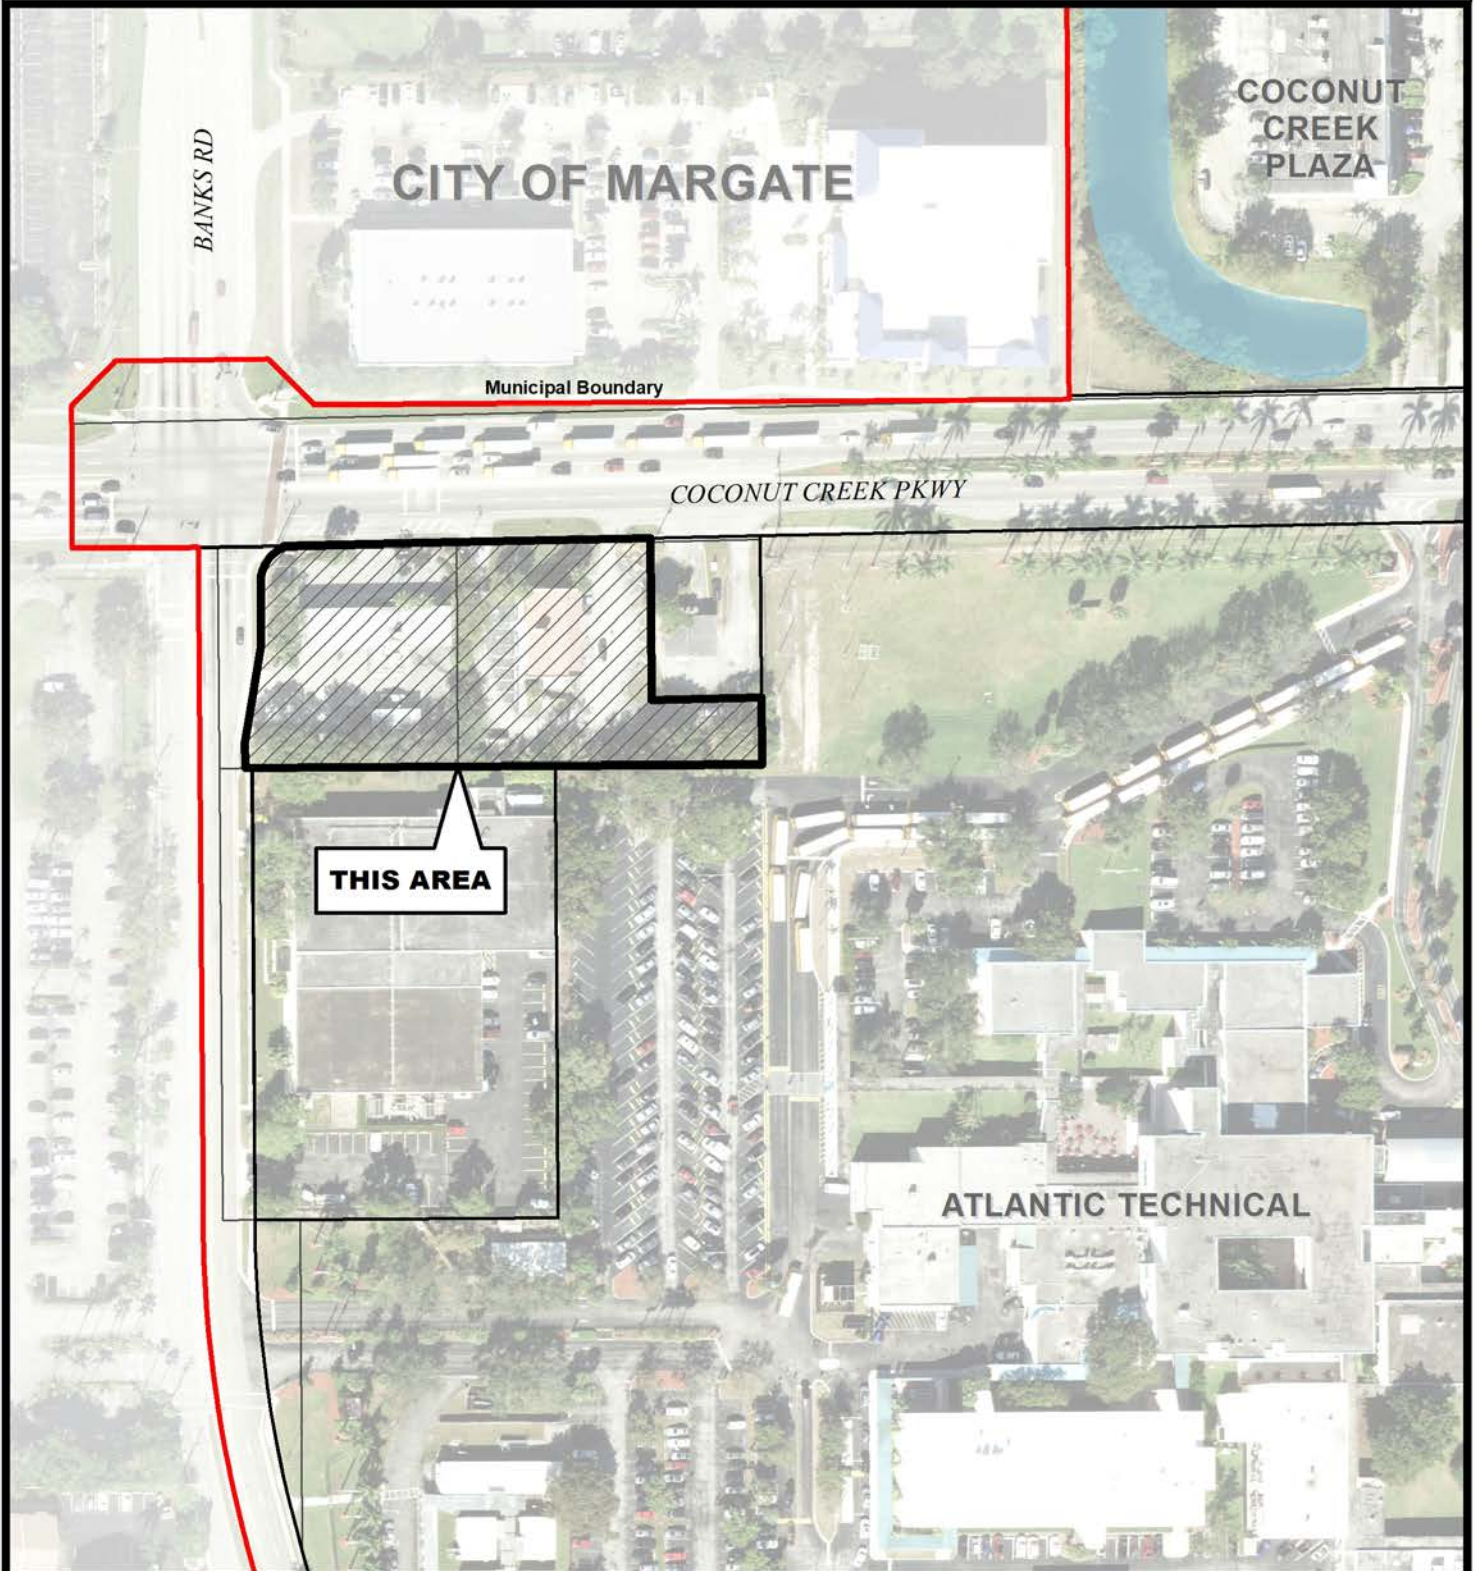

7-ELEVEN

City of Coconut Creek
City Commission
January 23, 2020
Site Plan

Map Scale = 1:1,800 (1" = 150')

**Coconut Creek G.I.S.
I.T. Department**