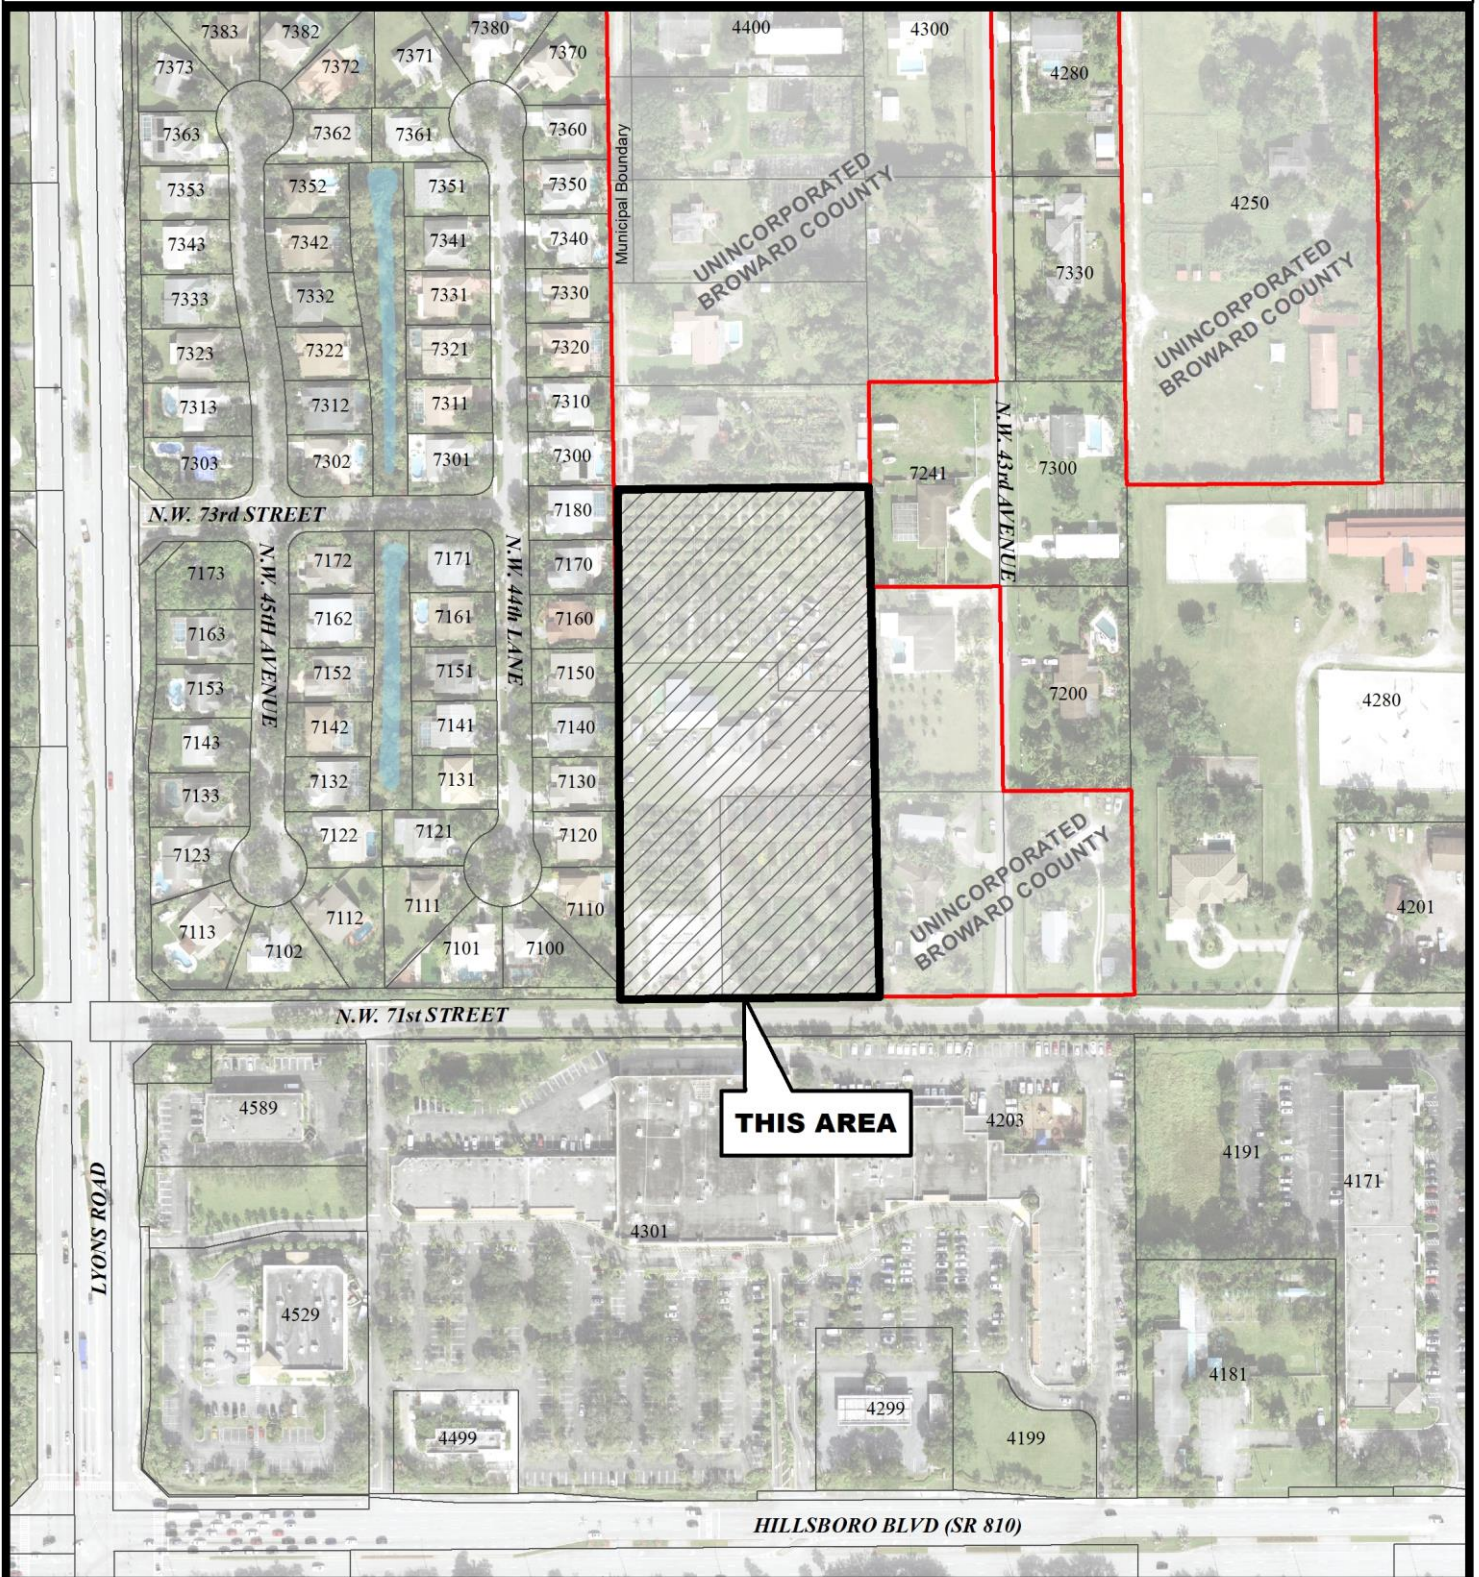

4425 NW 71 ST

City of Coconut Creek
City Commission
April 25, 2019
Annexation

Map Scale = 1:3,000 (1" = 250')

Coconut Creek G.I.S.
I.T. Department