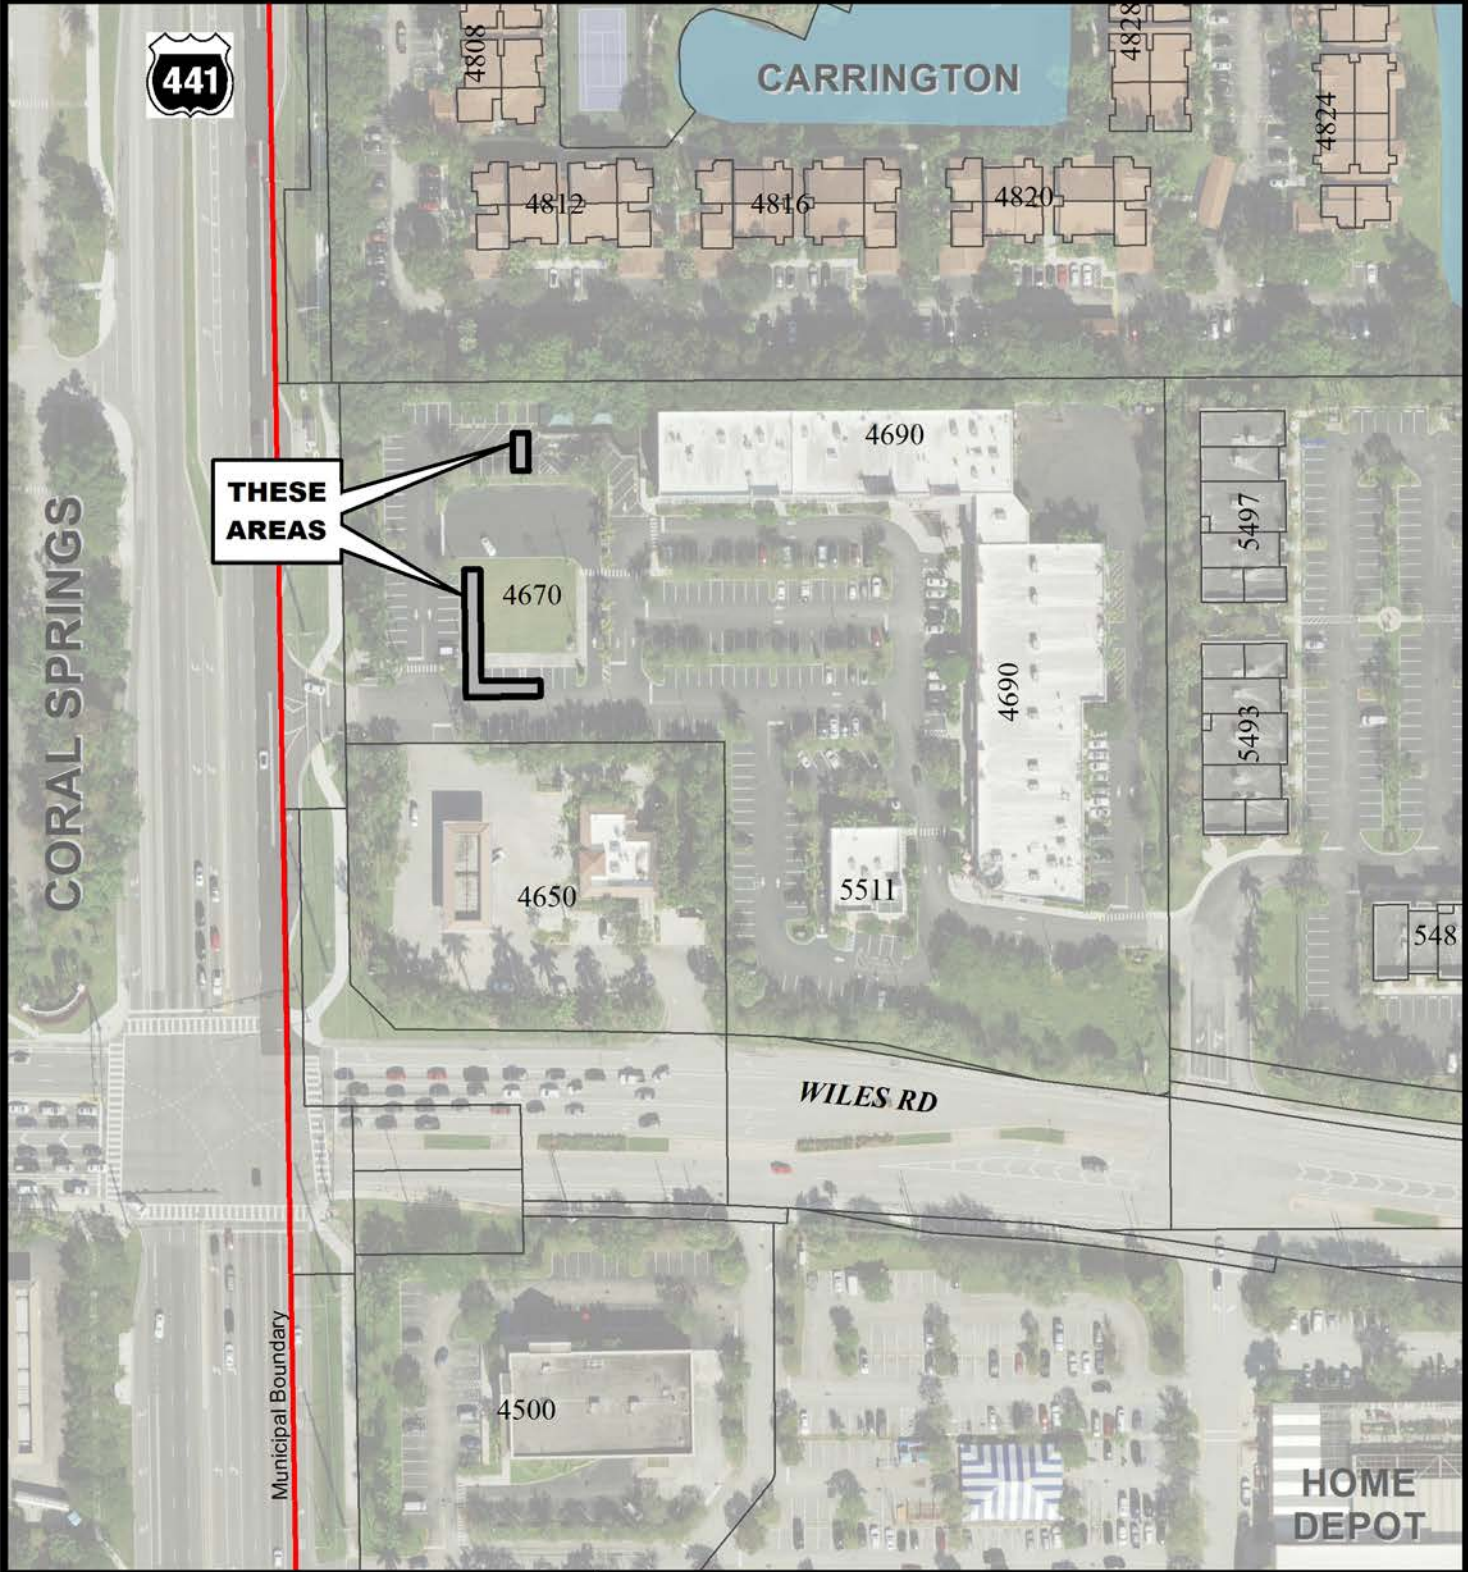

CHICK-FIL-A

City of Coconut Creek
City Commission
January 14, 2021
Utility Easement

Map Scale = 1:1,800 (1" = 150')

Coconut Creek GIS
I.T. Department