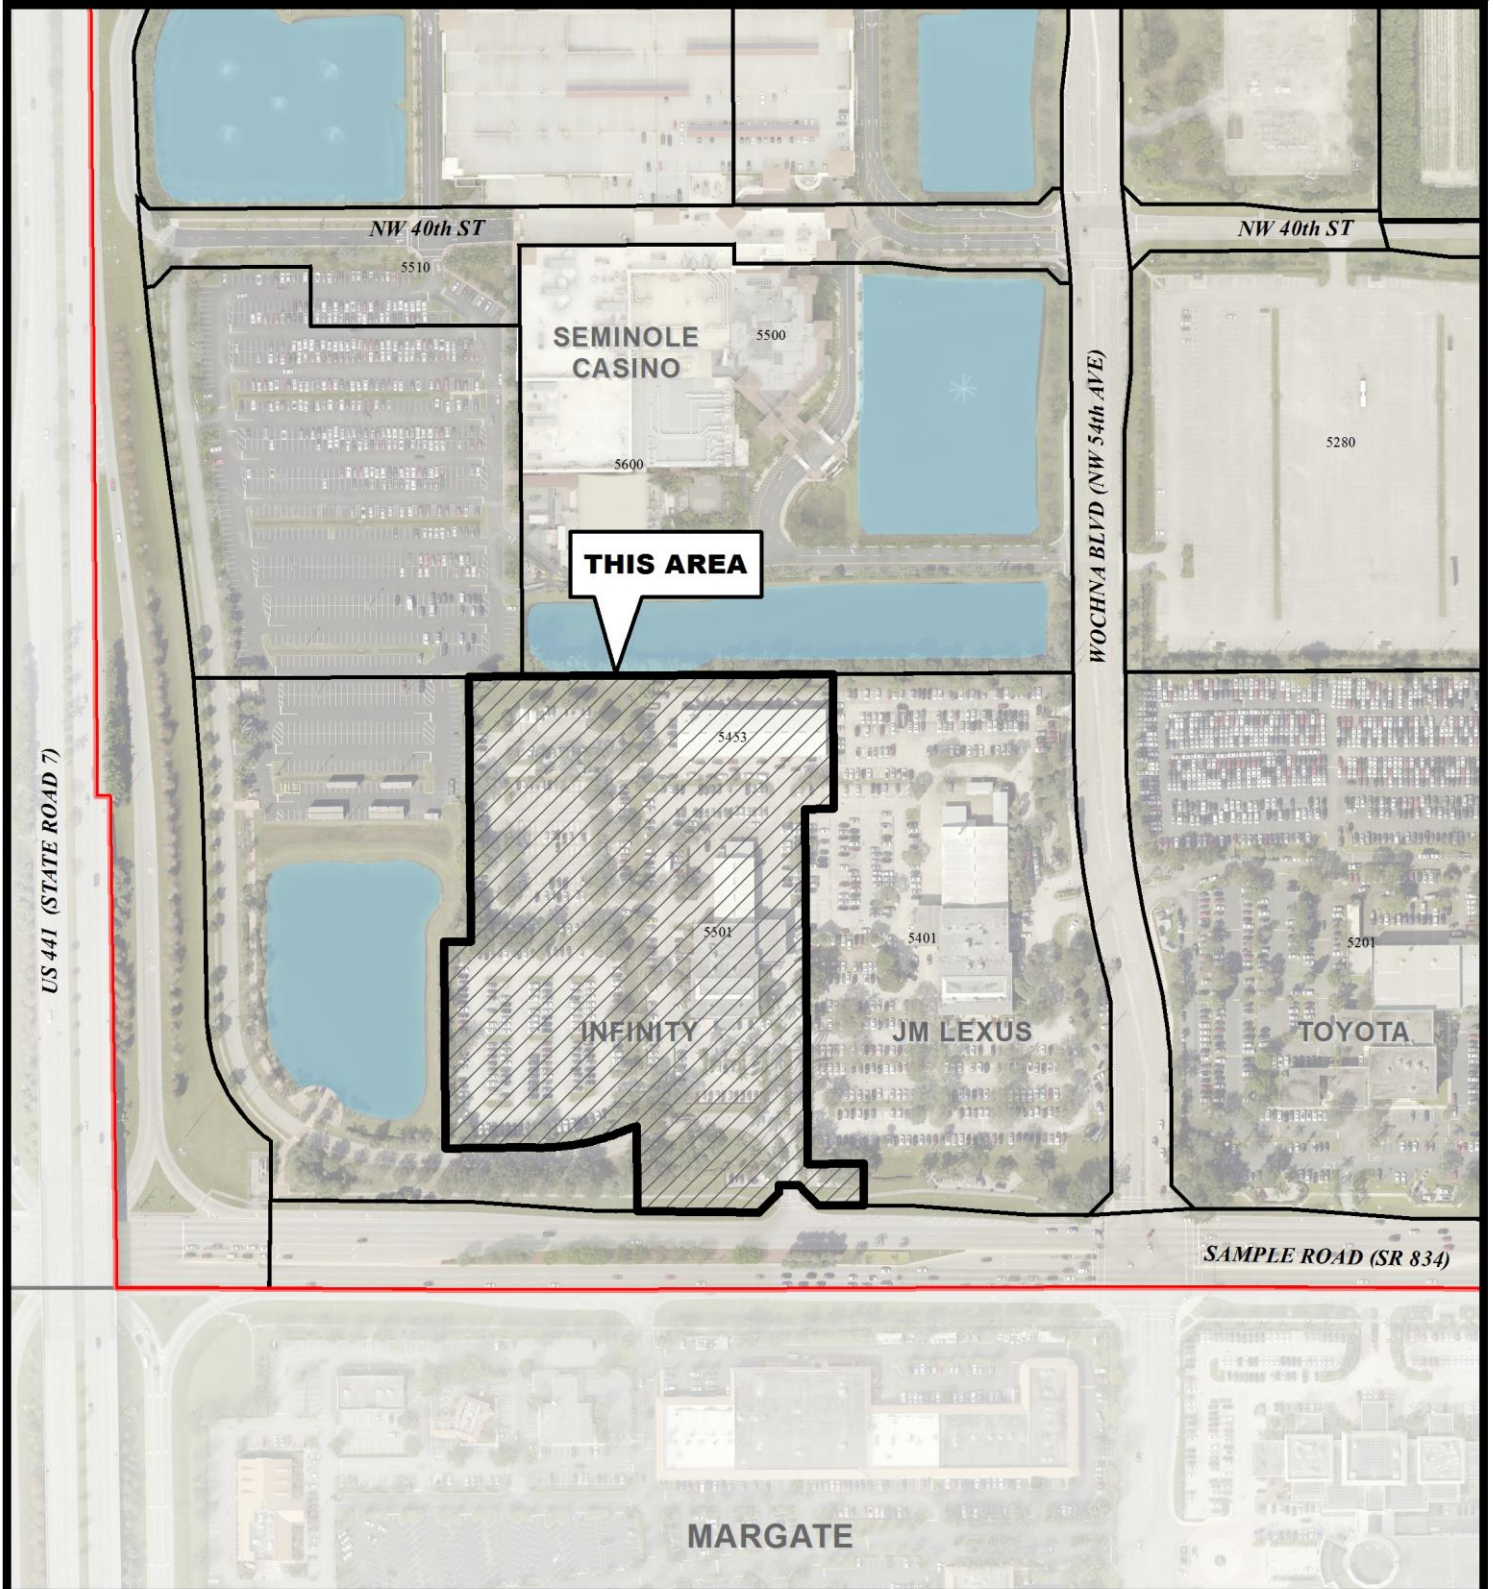

INFINITI OF COCONUT CREEK

City of Coconut Creek
City Commission
May 11, 2017
Rezoning

Map Scale = 1:2,400 (1" = 200')

**Coconut Creek G.I.S.
I.T. Department**