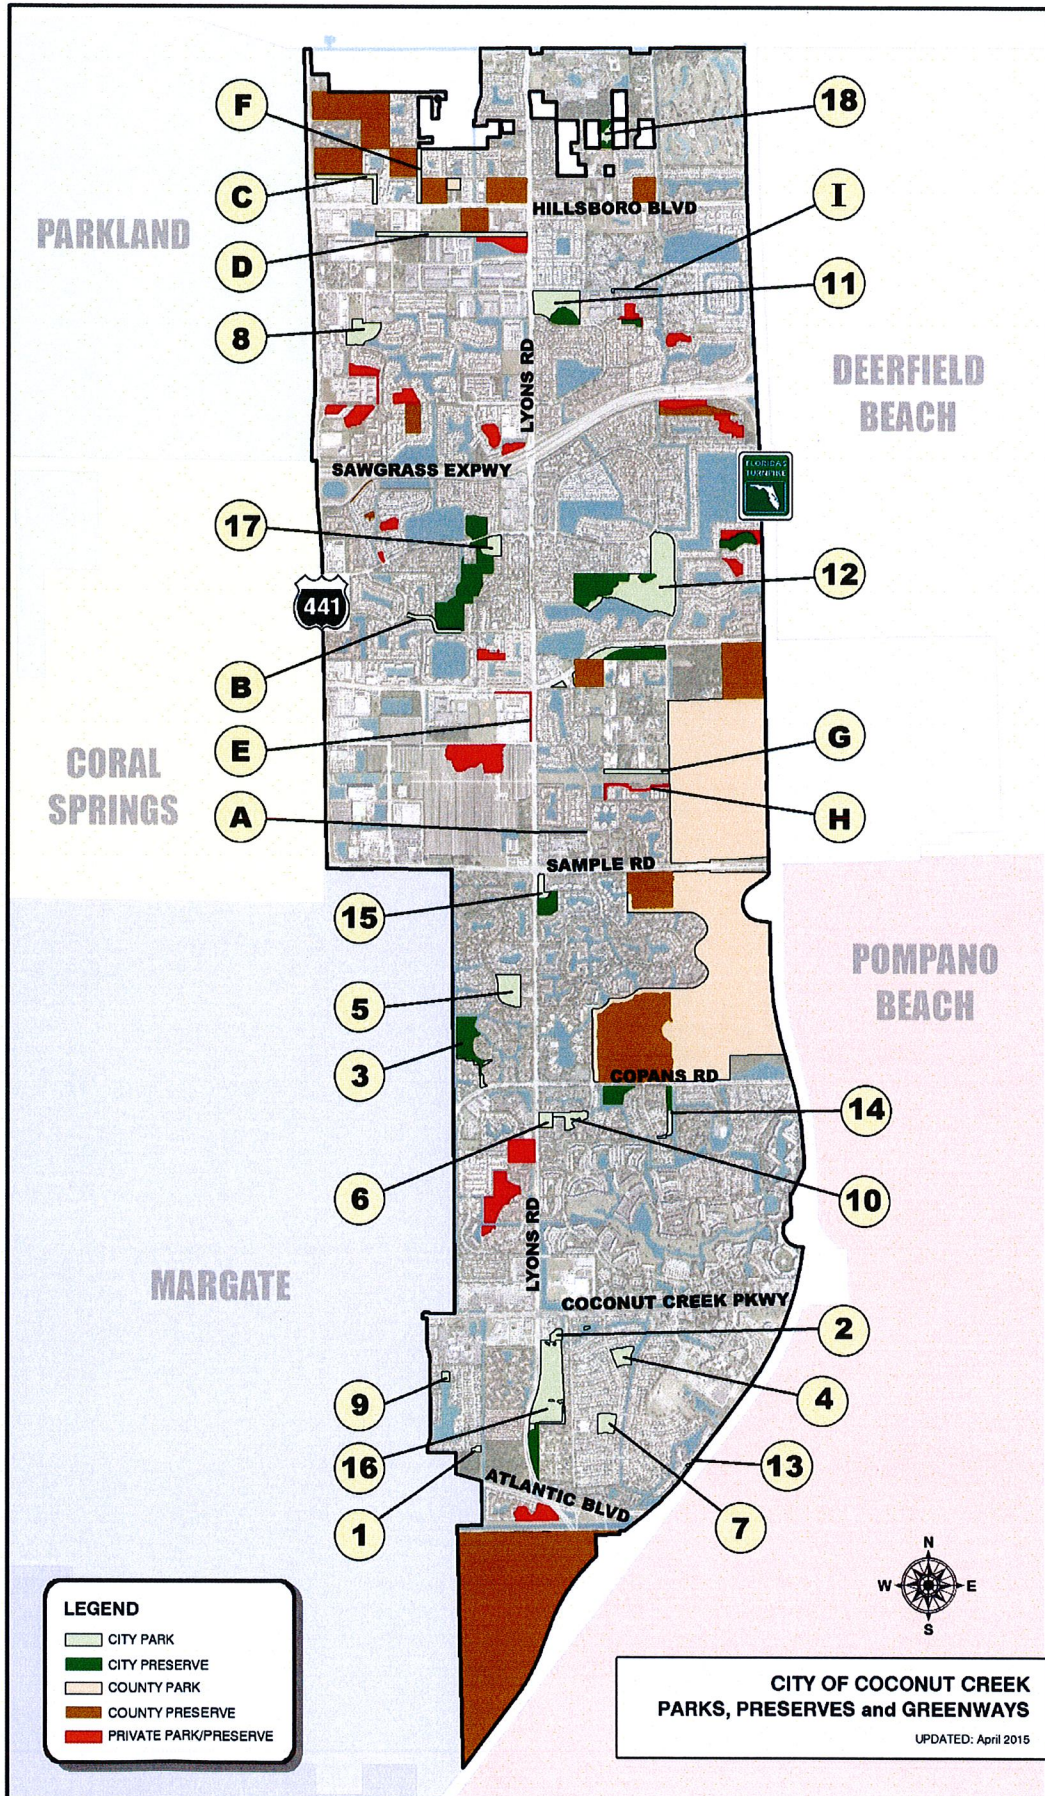

3/9/2011 CC Mtg  
Item 15  
File ID 17-060

1. Coco Point Park
2. Community Center
3. Cypress Park
4. Donaldson Park
5. George S. Gerber Park
6. Golden Raintree Park
7. Hosford Park
8. Lakeside Park
9. Lakewood Park
10. Pond Apple Park
11. Recreation Complex  
Lyons Creek Park
12. Sabal Pines Park
13. Sunshine Drive Park
14. Township Estates Park
15. Veterans Park
16. Windmill Park
17. Winston Park
18. Oak Trails Park

## **Greenway Trails**

**A. Coral Tree**

3800 Lyons Road

**B. Hilton Road**

5100 Hilton Road

**C. Long Pine North**

5551 W. Hillsboro Blvd.

**D. Long Pine South**

City of Coconut Creek  
 Analysis of Current Athletic Fields  
 March, 2017

South of Sawgrass Expressway

George S. Gerber Park	2 Football/Soccer fields	1 Softball/Baseball field
Hosford Park		1 Softball/Baseball field
<u>Sabal Pines Park</u>	<u>3 Football/Soccer fields</u>	<u>6 Softball/Baseball fields</u>
Total	5	8

North of Sawgrass Expressway

Lakeside Park	2 Football/Soccer fields (P)	1 Softball/Baseball field
<u>Lyons Creek Park</u>		<u>2 Softball/Baseball fields</u>
Total	2	3

(P) – proposed