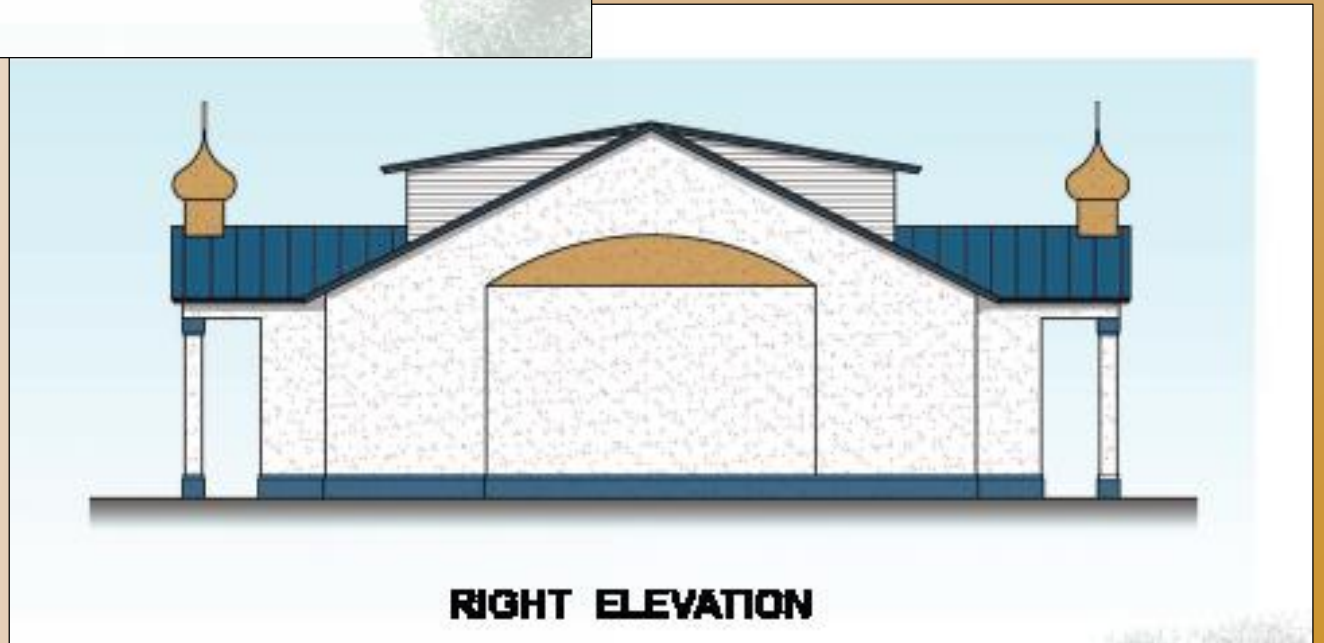

FRONT ELEVATION

LEFT ELEVATION

RIGHT ELEVATION

REAR ELEVATION

Base Color
Sherwin Williams
SW7006 Extra White

Trim Color
Sherwin Williams
SW6804 Dignity Blue

Doom Color
Sherwin Williams
SW6383 Golden Rule

Roof Color
Regal Blue

ELEVATION VIEW (PZ-22040003)

LEFT ELEVATION

RIGHT ELEVATION

ELEVATION VIEW (PZ-22040003)

8

PROFILE VIEW (PZ-22040003)

9

**Apostolic Mission of Christ
Site Plan (PZ-22040003)**