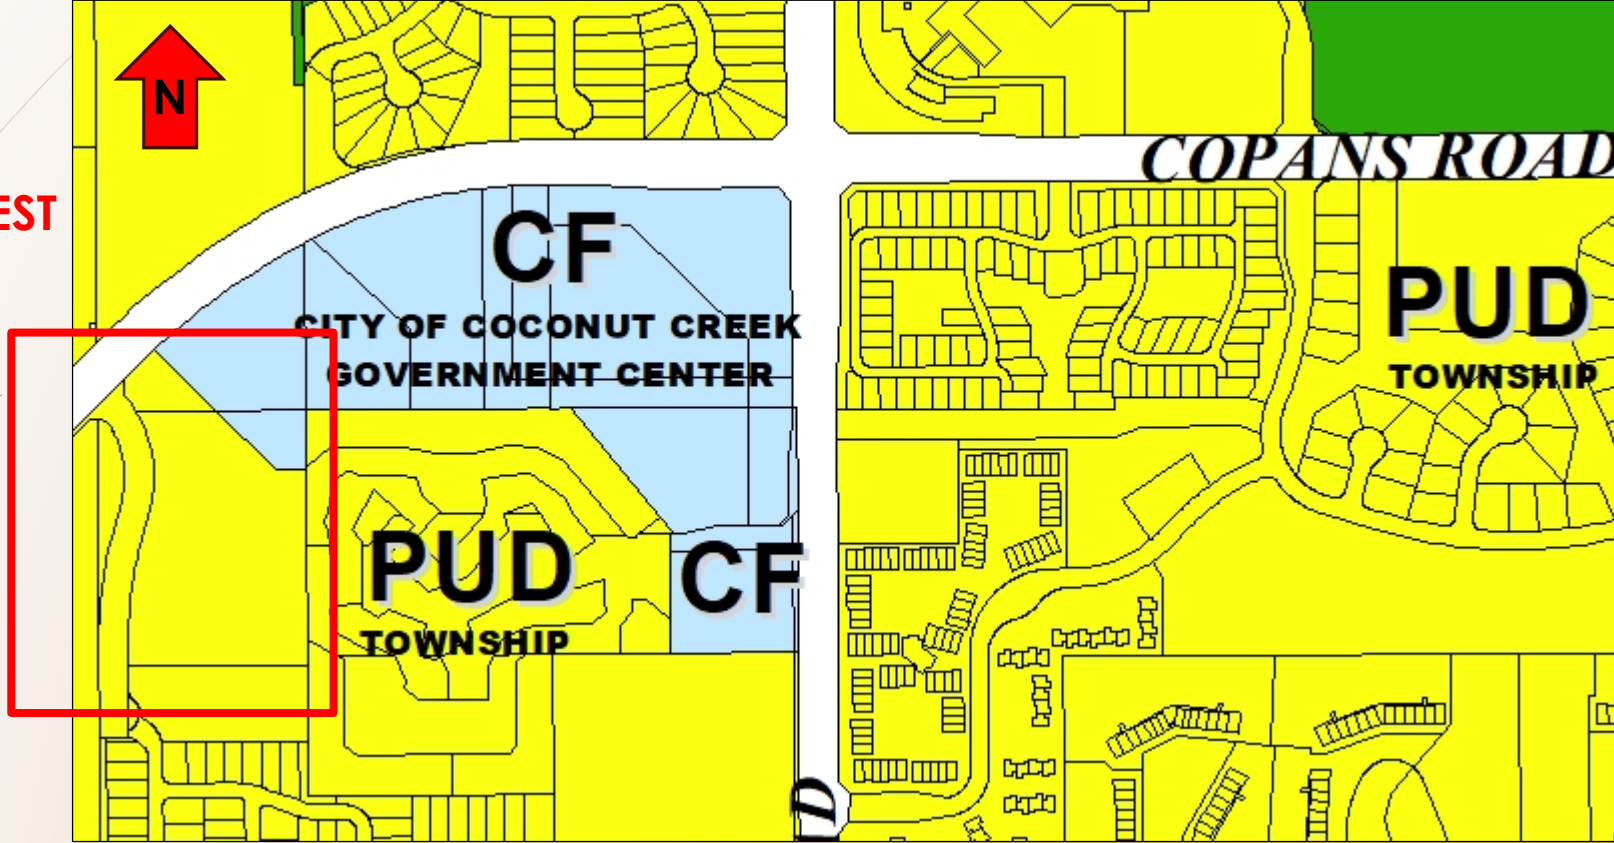

City Commission Meeting: PZ-22040003

Apostolic Mission of Christ - Site Plan

2370 Hammocks Boulevard Coconut Creek, Florida 33063

ZONING MAP (PZ-22040003)

AREA OF INTEREST

2

ZONING LEGEND

PUD

Planned Unit Development

CF

Community Facility District

PROPOSED LOCATION (PZ-22040003)

3

SITE PLAN (PZ-22040003)

4

ELEVATION VIEW (PZ-22040003)