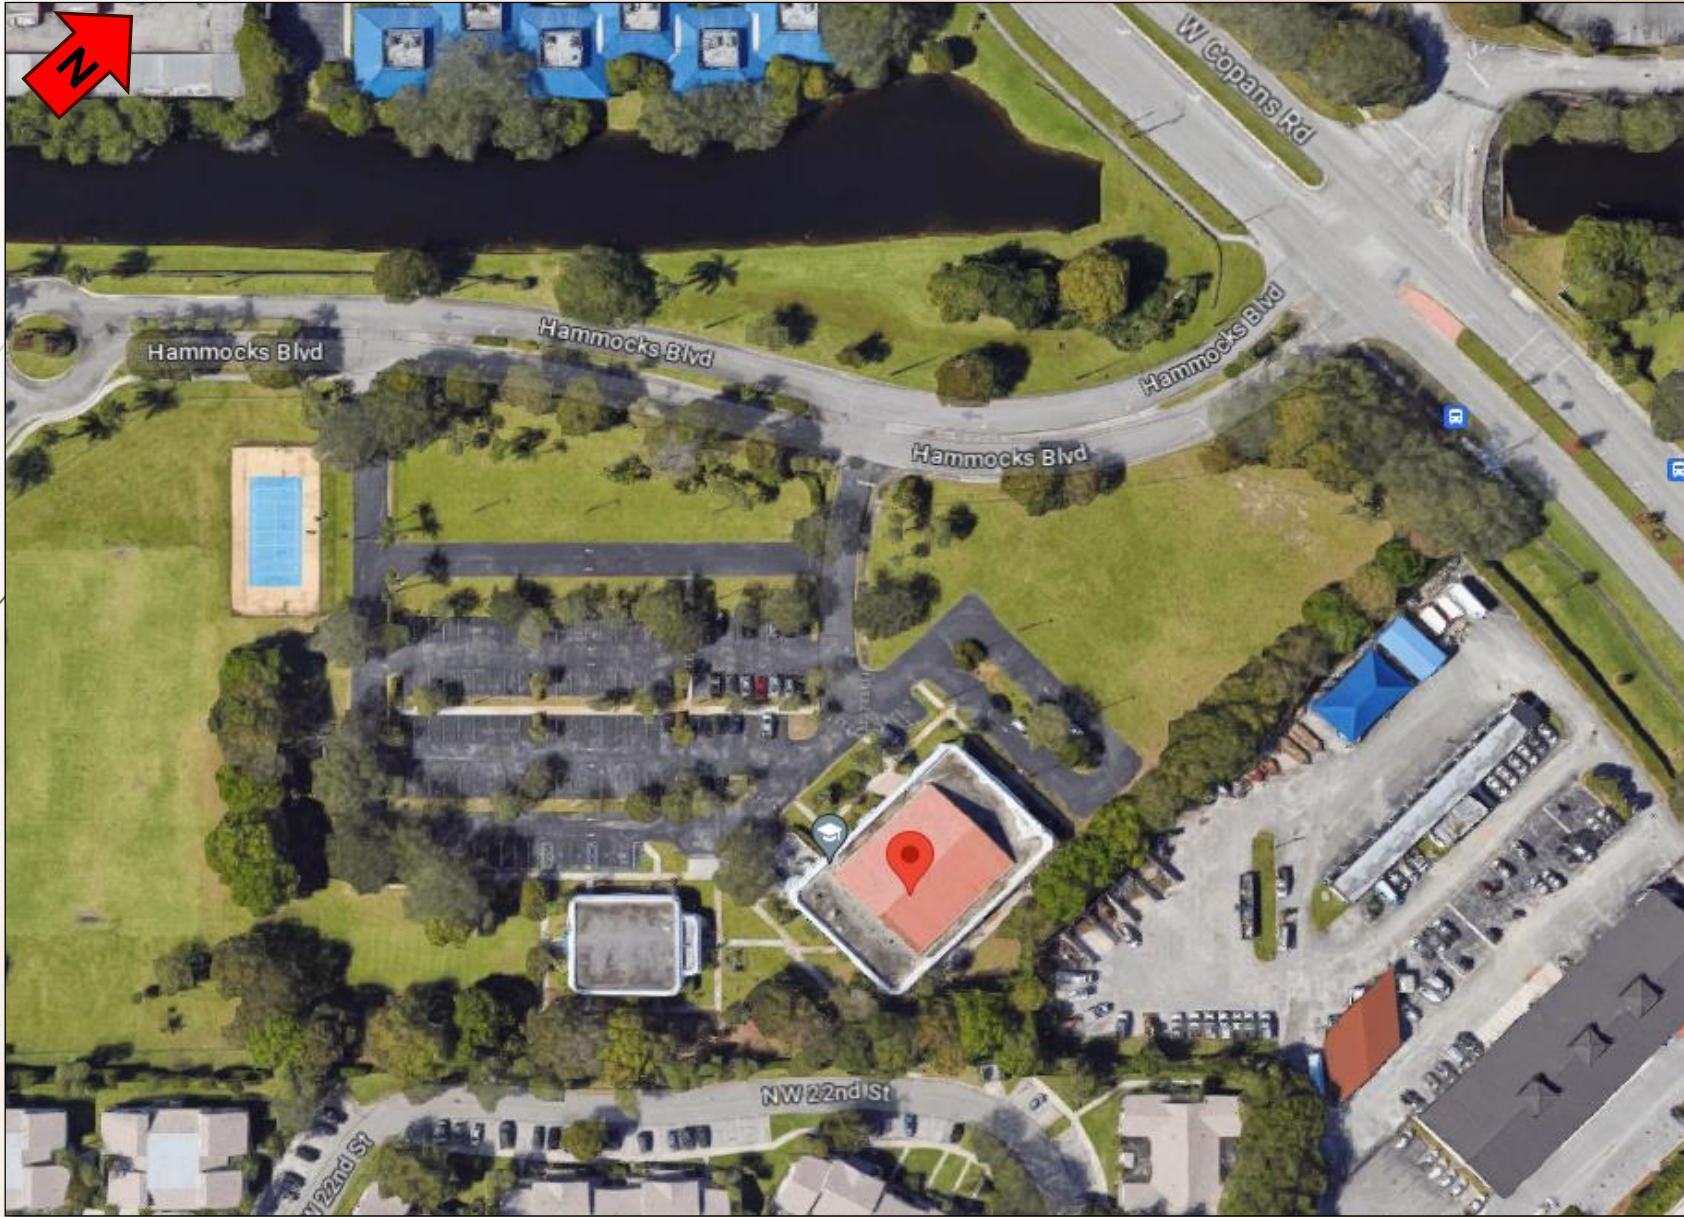

City Commission Meeting: PZ-22040003

Apostolic Mission of Christ - Site Plan

2370 Hammocks Boulevard Coconut Creek, Florida 33063

ZONING MAP (PZ-22040003)

AREA OF INTEREST

2

ZONING LEGEND

PUD

Planned Unit Development

CF

Community Facility District

PROPOSED LOCATION (PZ-22040003)

3

SITE PLAN (PZ-22040003)

4

ELEVATION VIEW (PZ-22040003)

ELEVATION VIEW (PZ-22040003)

LEFT ELEVATION

RIGHT ELEVATION

ELEVATION VIEW (PZ-22040003)

8

PROFILE VIEW (PZ-22040003)

9

**Apostolic Mission of Christ
Site Plan (PZ-22040003)**