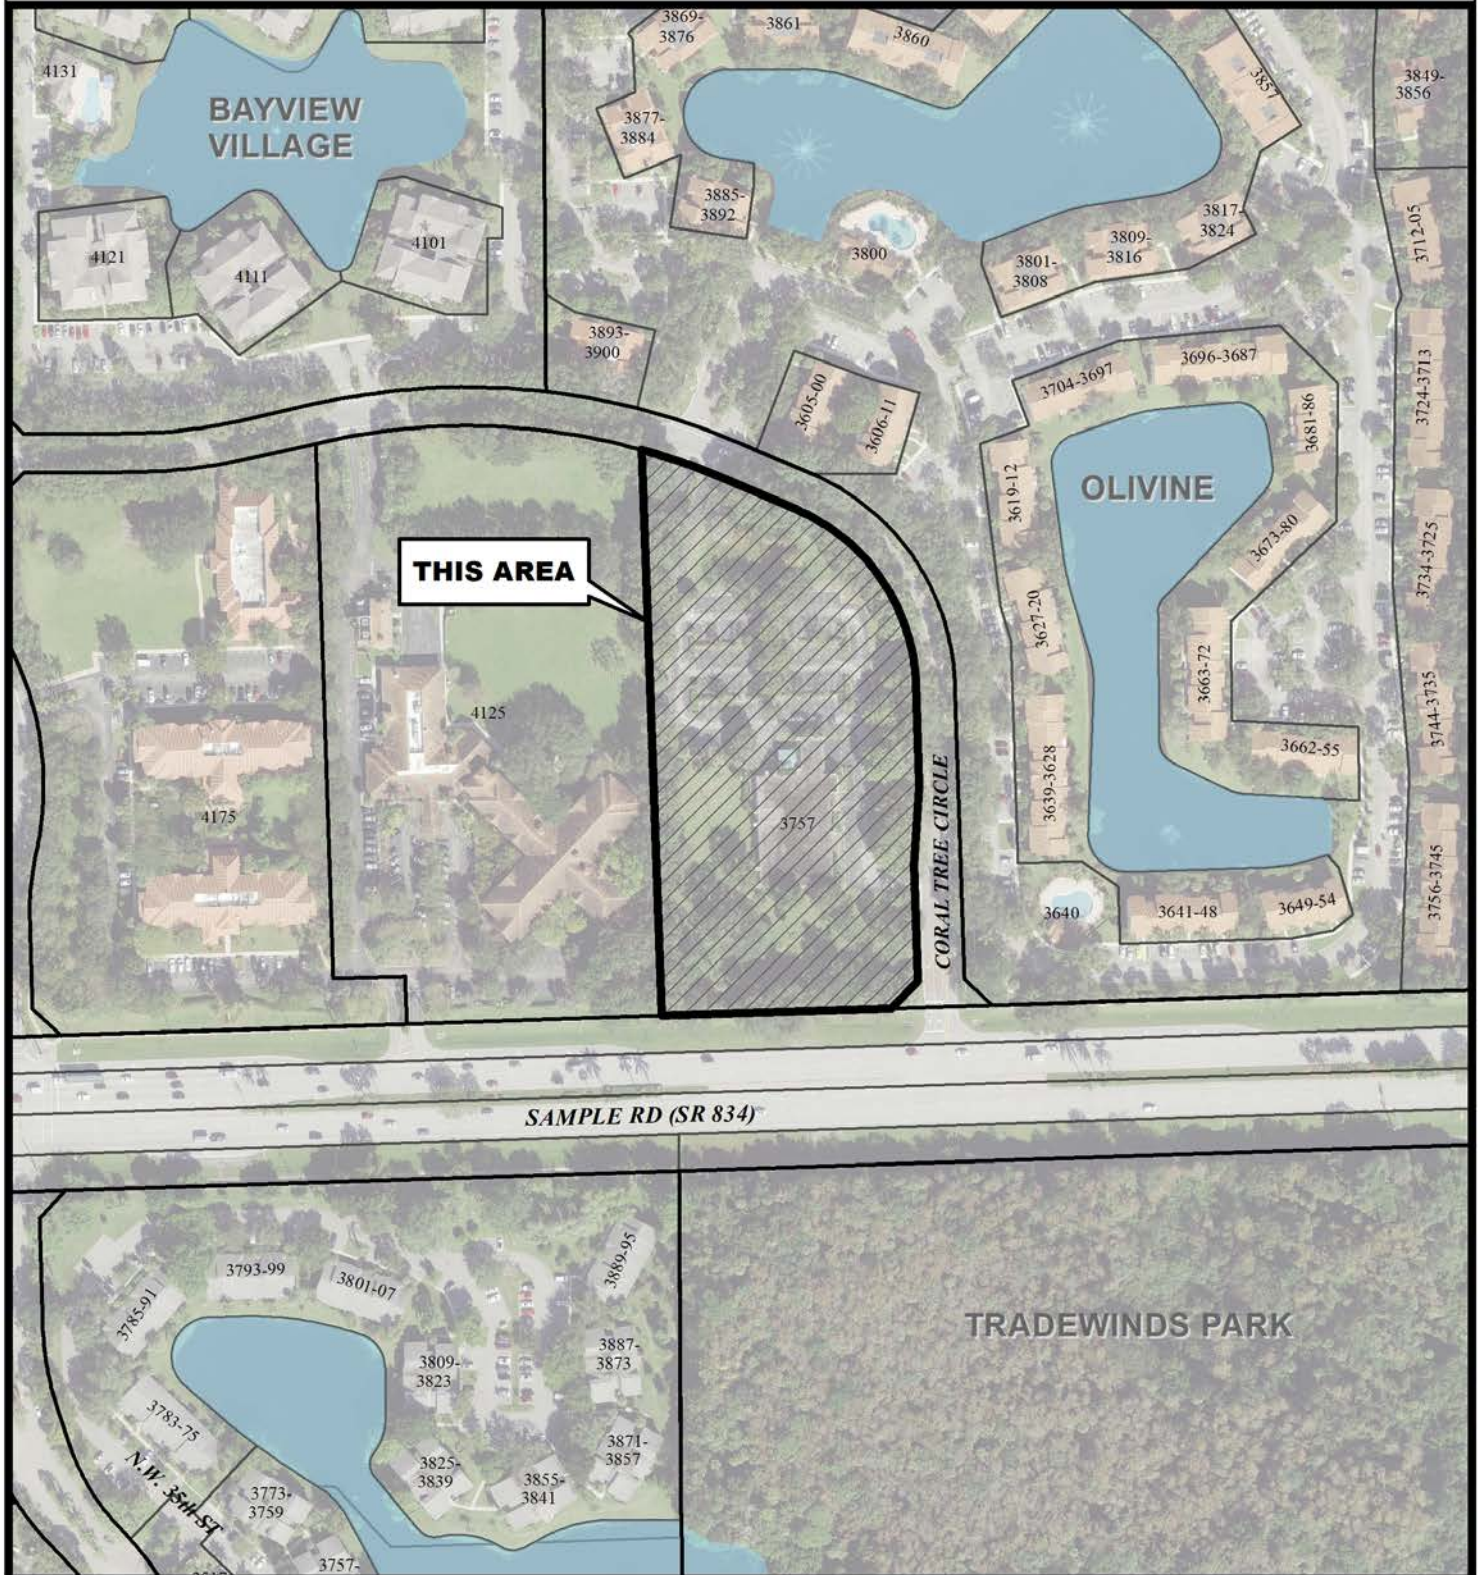

MAZDA COCONUT CREEK

City of Coconut Creek
City Commission
October 14, 2021
Site Plan

Map Scale = 1:3,000 (1" = 250')

Coconut Creek GIS
I.T. Department