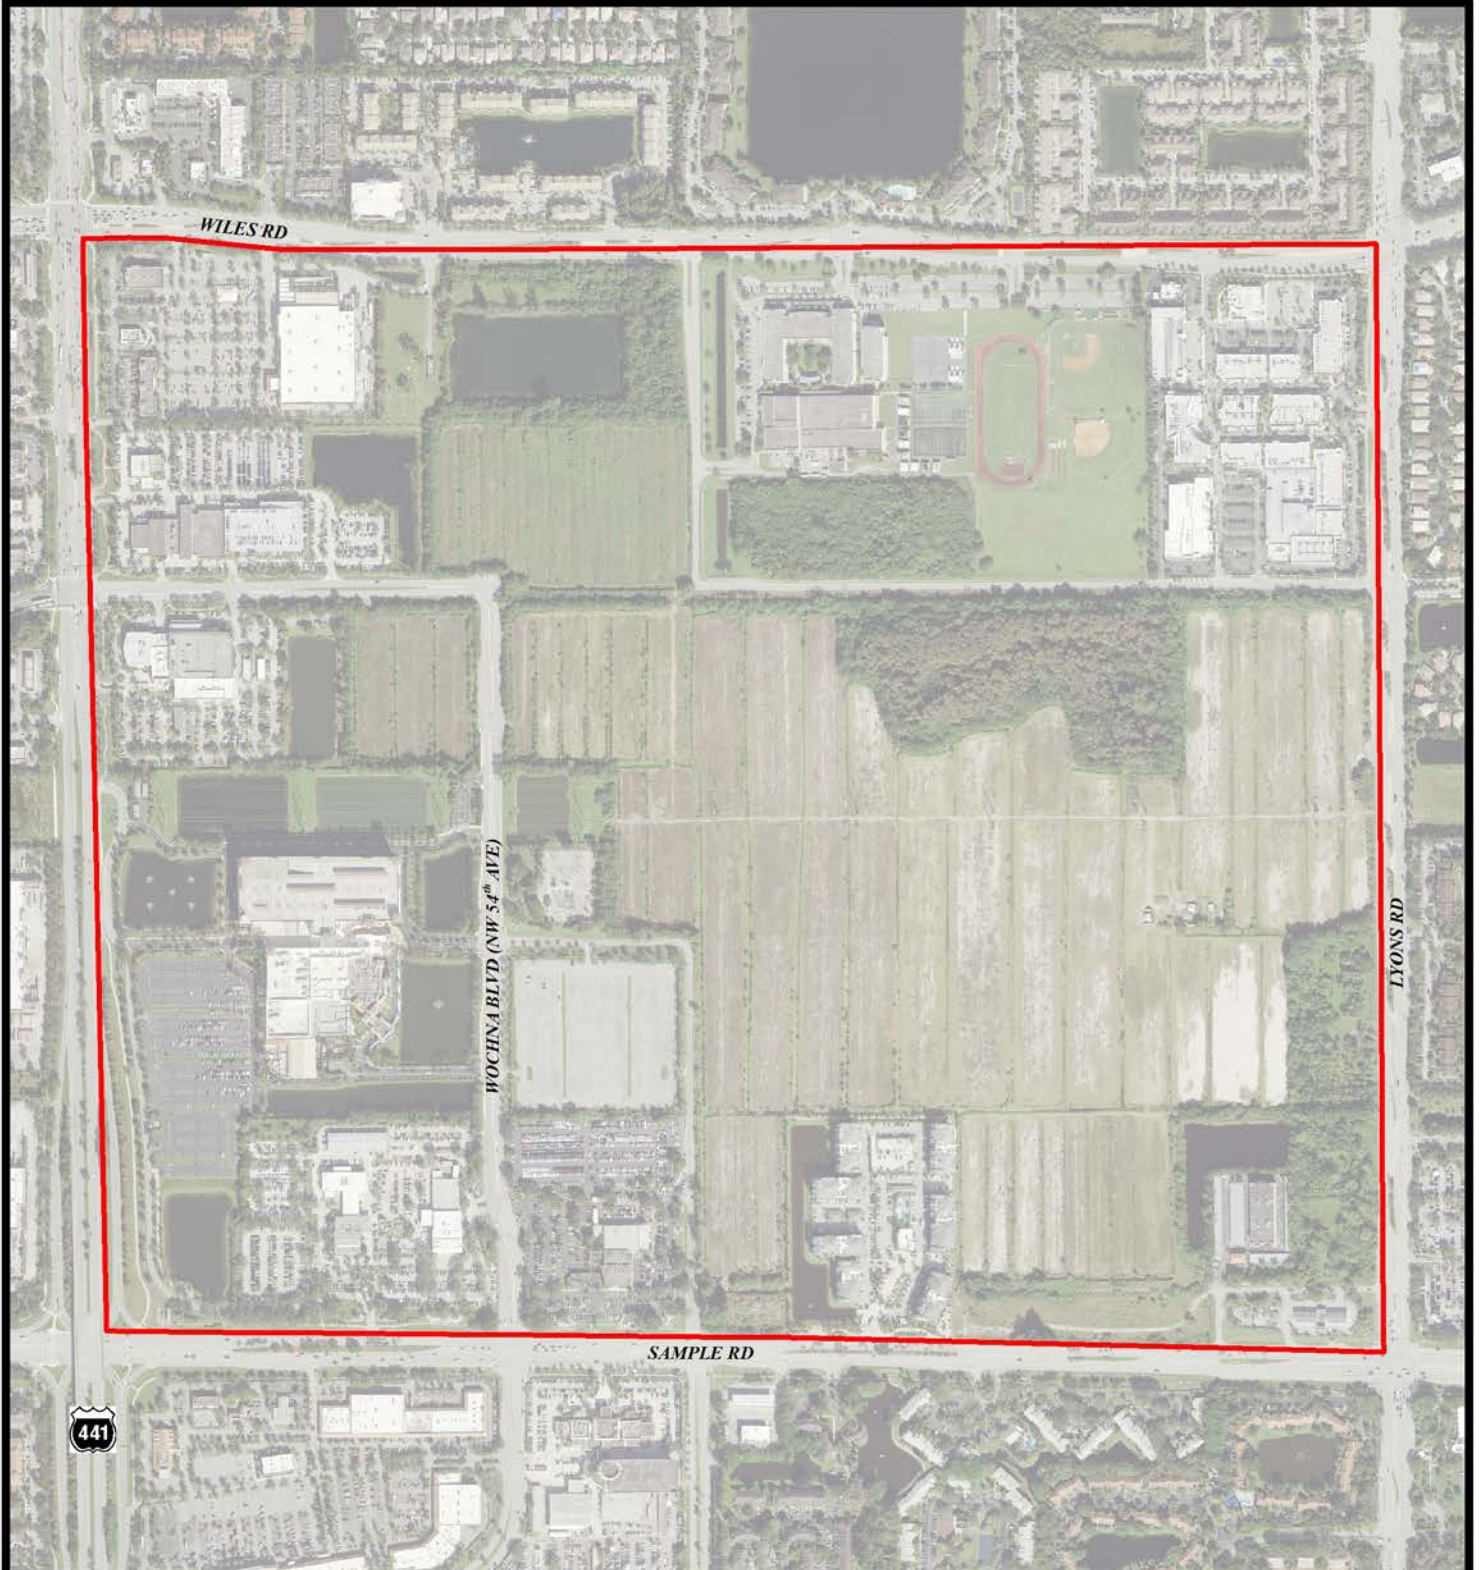

EXHIBIT "A"

City of Coconut Creek
City Commission
February 10, 2022

 - MainStreet Development Area

0 750 1,500 Feet
Map Scale 1:9,000 (1" = 750')