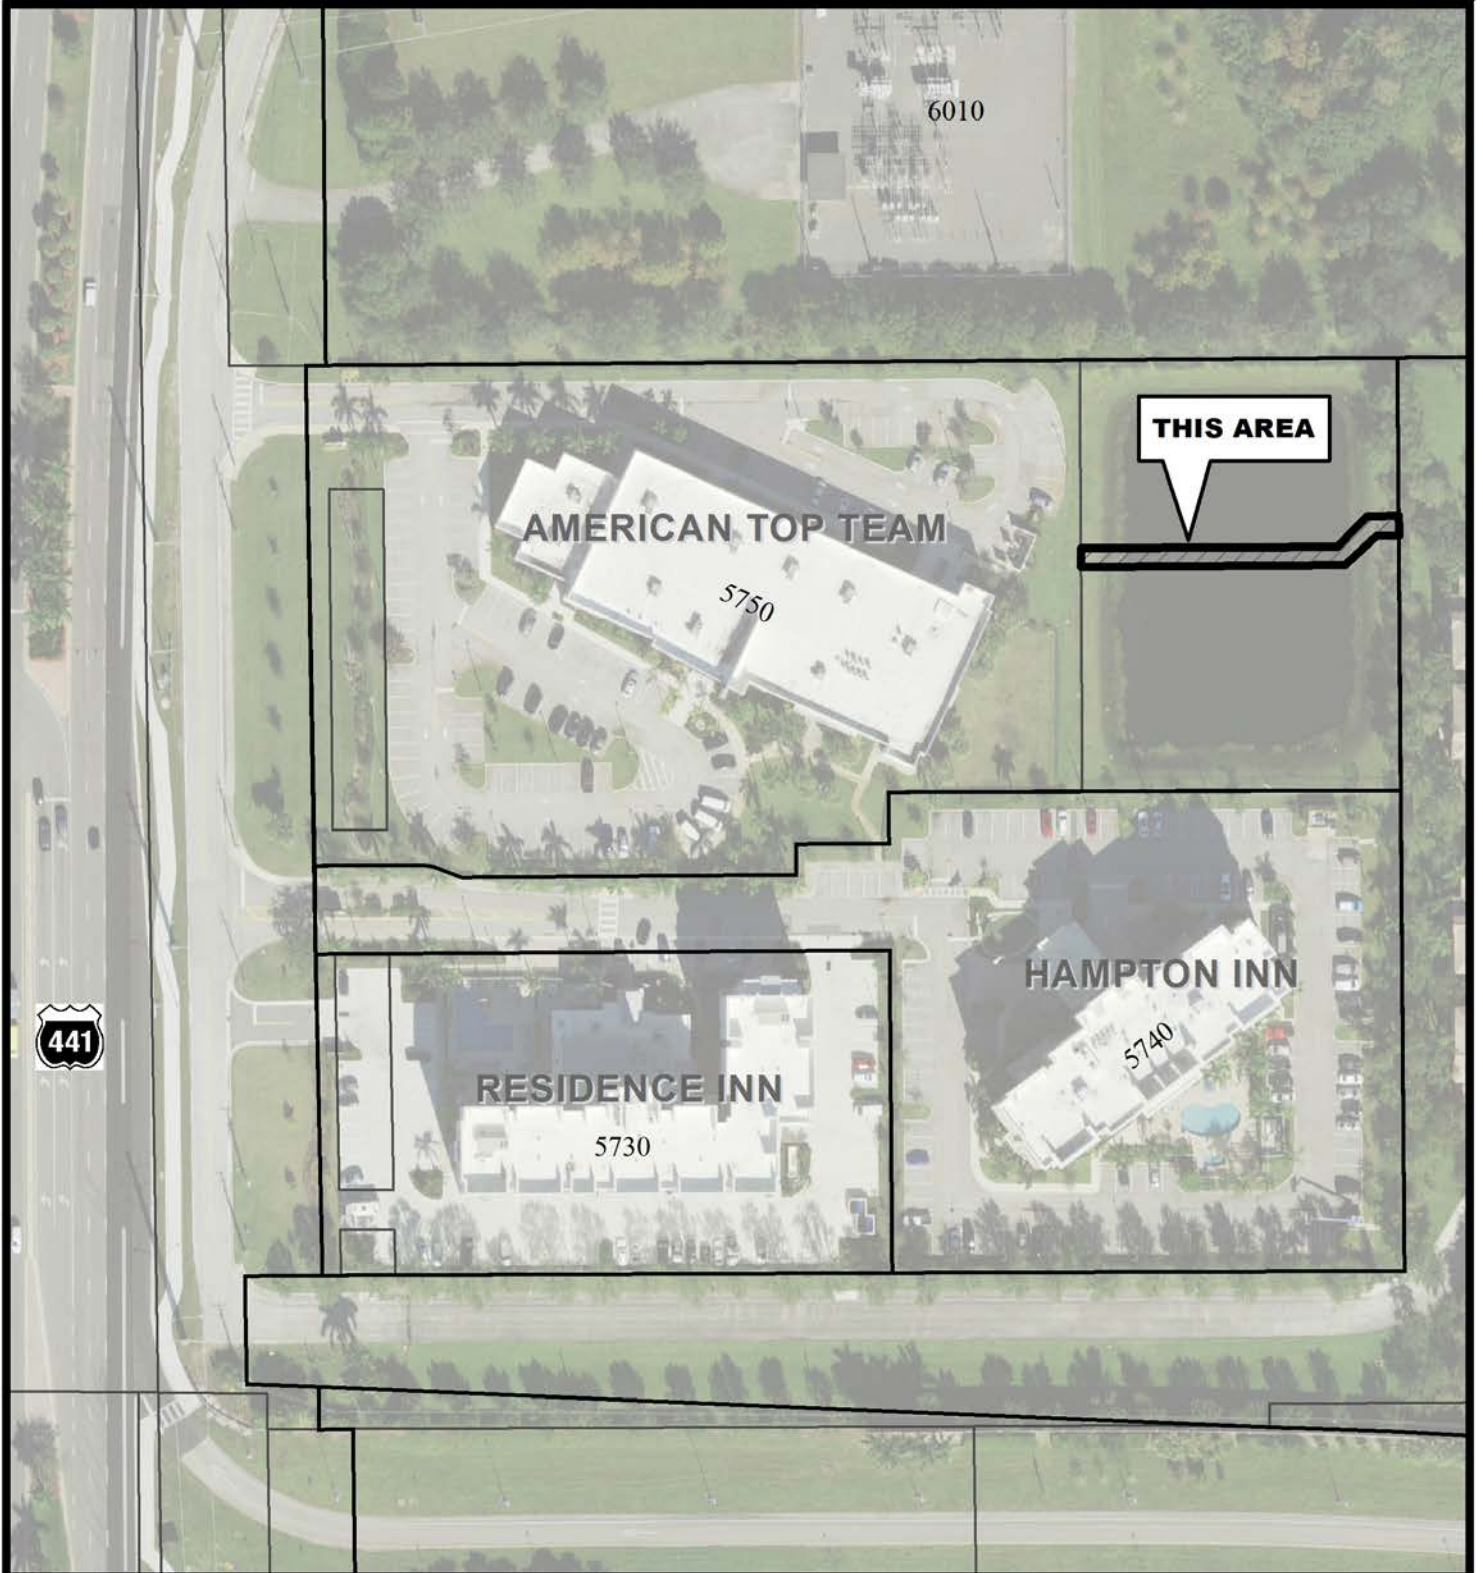

RESIDENCE INN

City of Coconut Creek
City Commission
November 12, 2020
Vacation of Easement

Map Scale = 1:1,500 (1" = 125')

**Coconut Creek G.I.S.
I.T. Department**