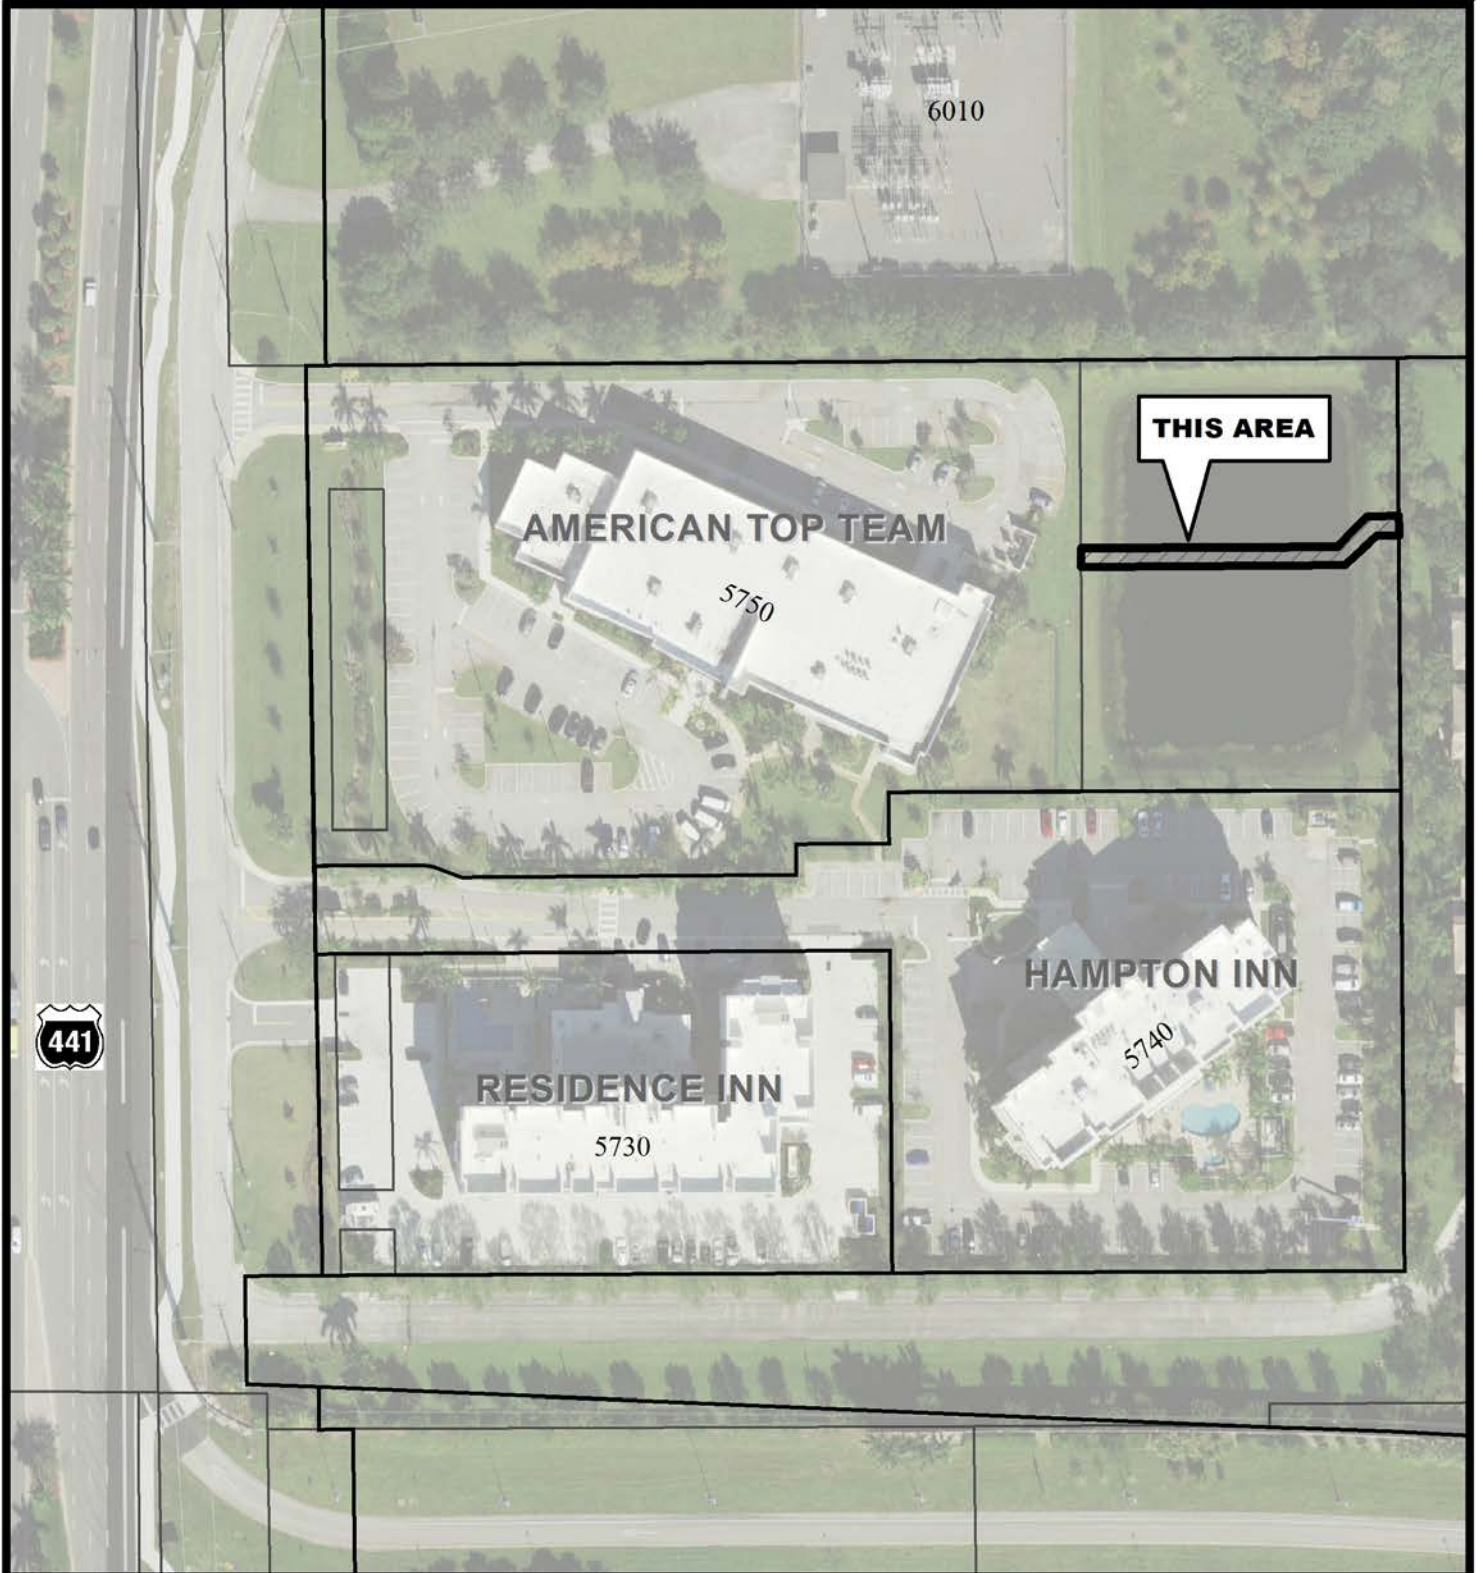

RESIDENCE INN

City of Coconut Creek
Planning & Zoning Board
October 14, 2020
Vacation of Easement

Map Scale = 1:1,500 (1" = 125')

**Coconut Creek GIS
I.T. Department**