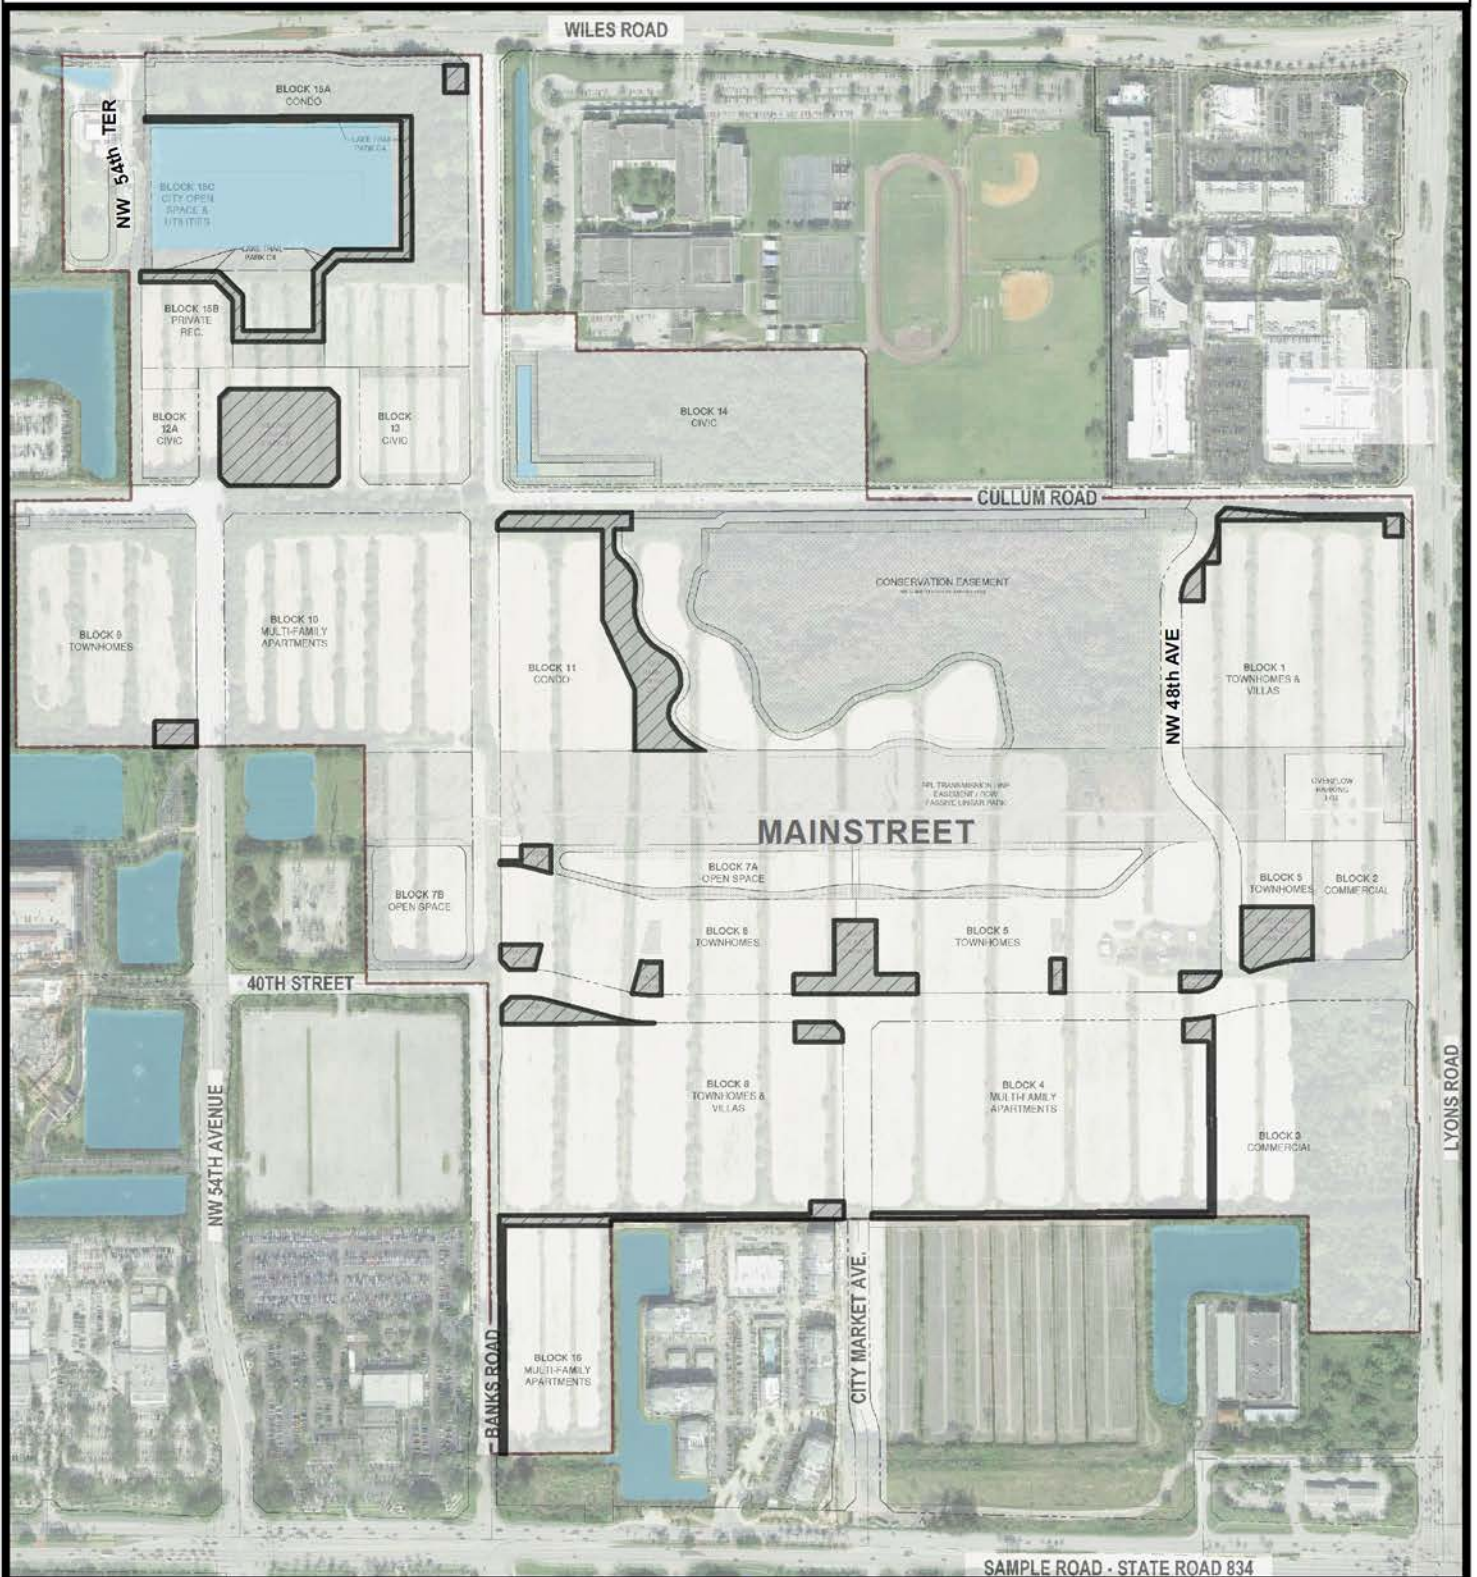

MAINSTREET AT COCONUT CREEK

City of Coconut Creek
 City Commission
 April 10, 2025
Parks Site Plan

Map Scale = 1:6,600 (1" = 550')

**Coconut Creek G.I.S.
 I.T. Department**