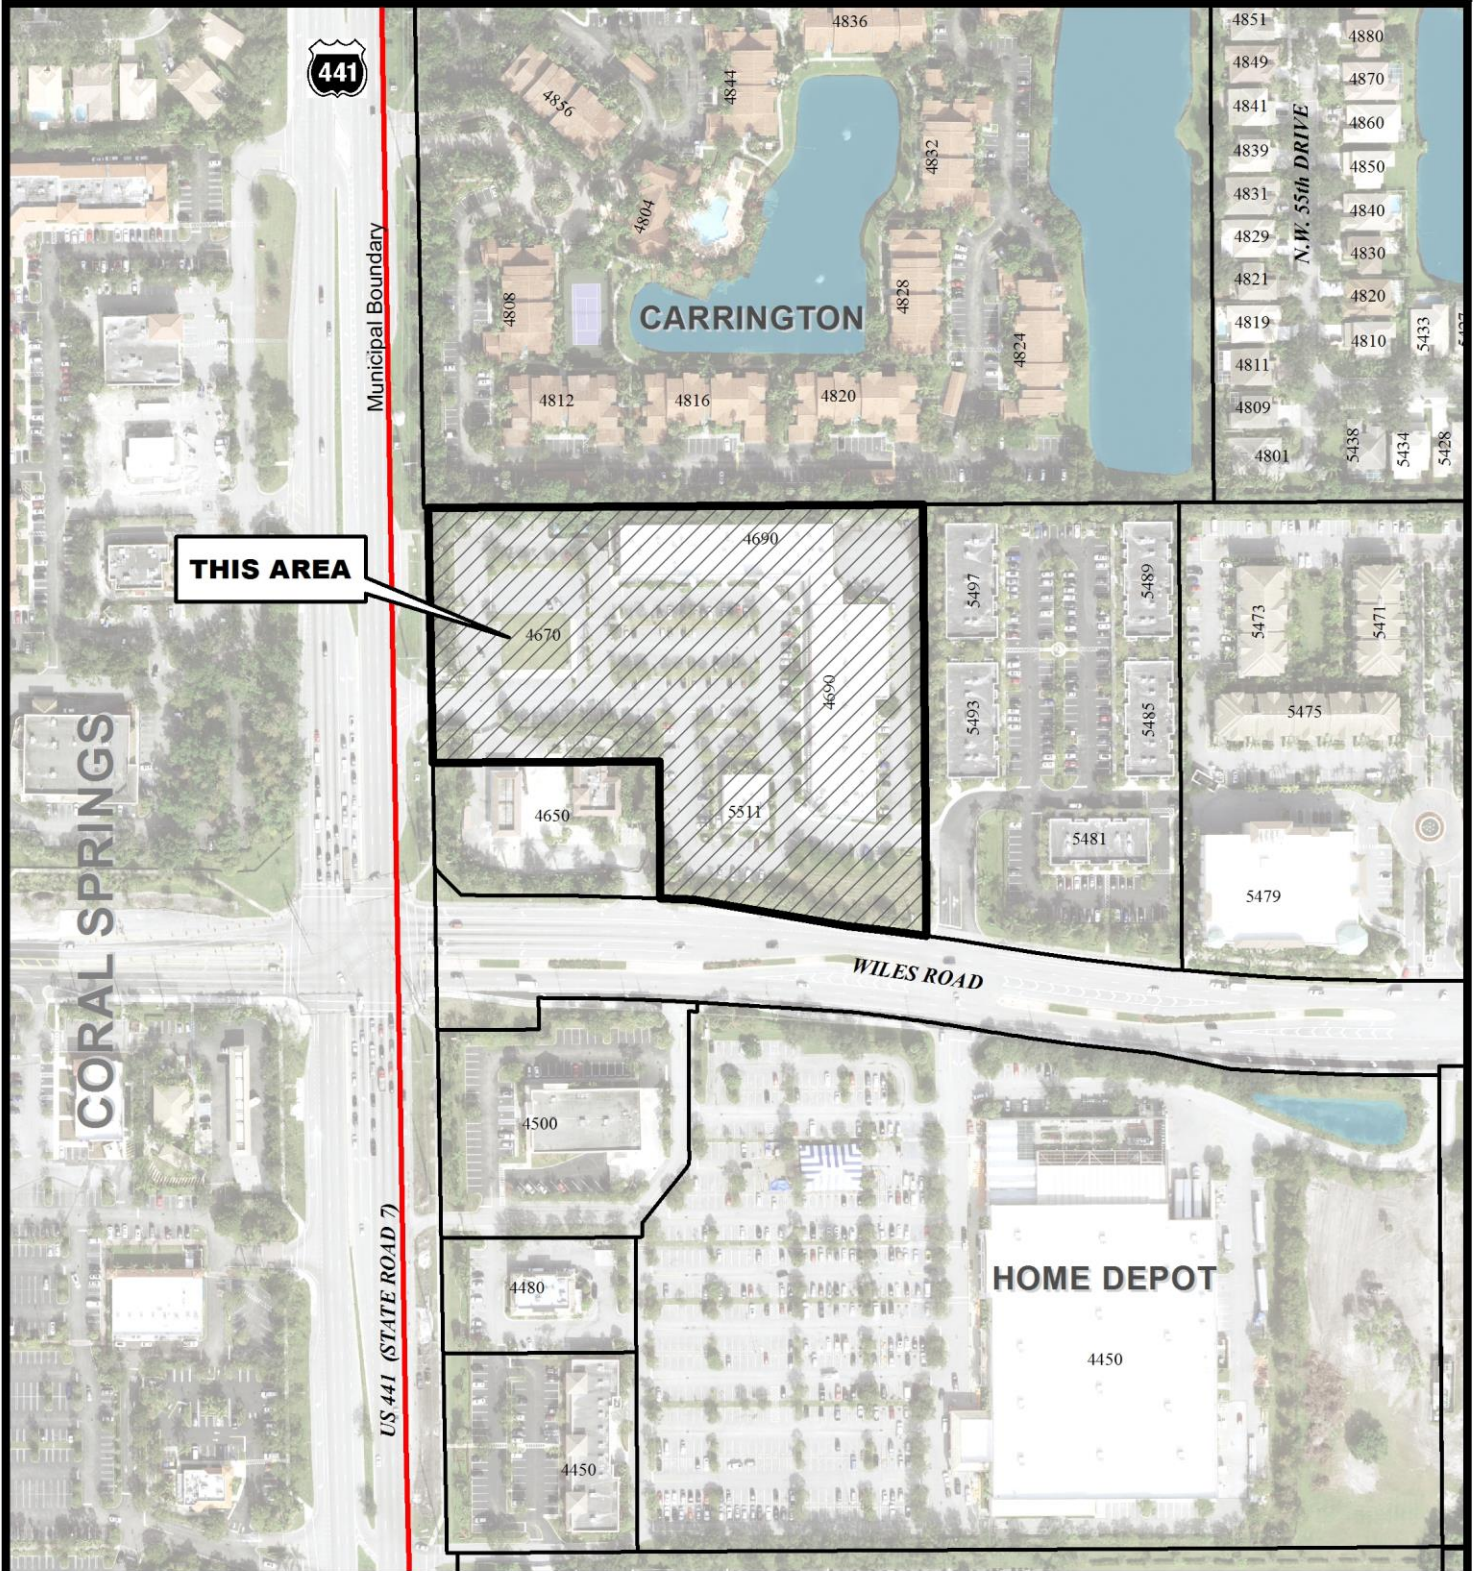

CHICK-FIL-A AT VILLAGE SHOPPES

City of Coconut Creek
Planning & Zoning Board
July 10, 2019
Site Plan

Map Scale = 1:3,000 (1" = 250')

**Coconut Creek GIS
I.T. Department**