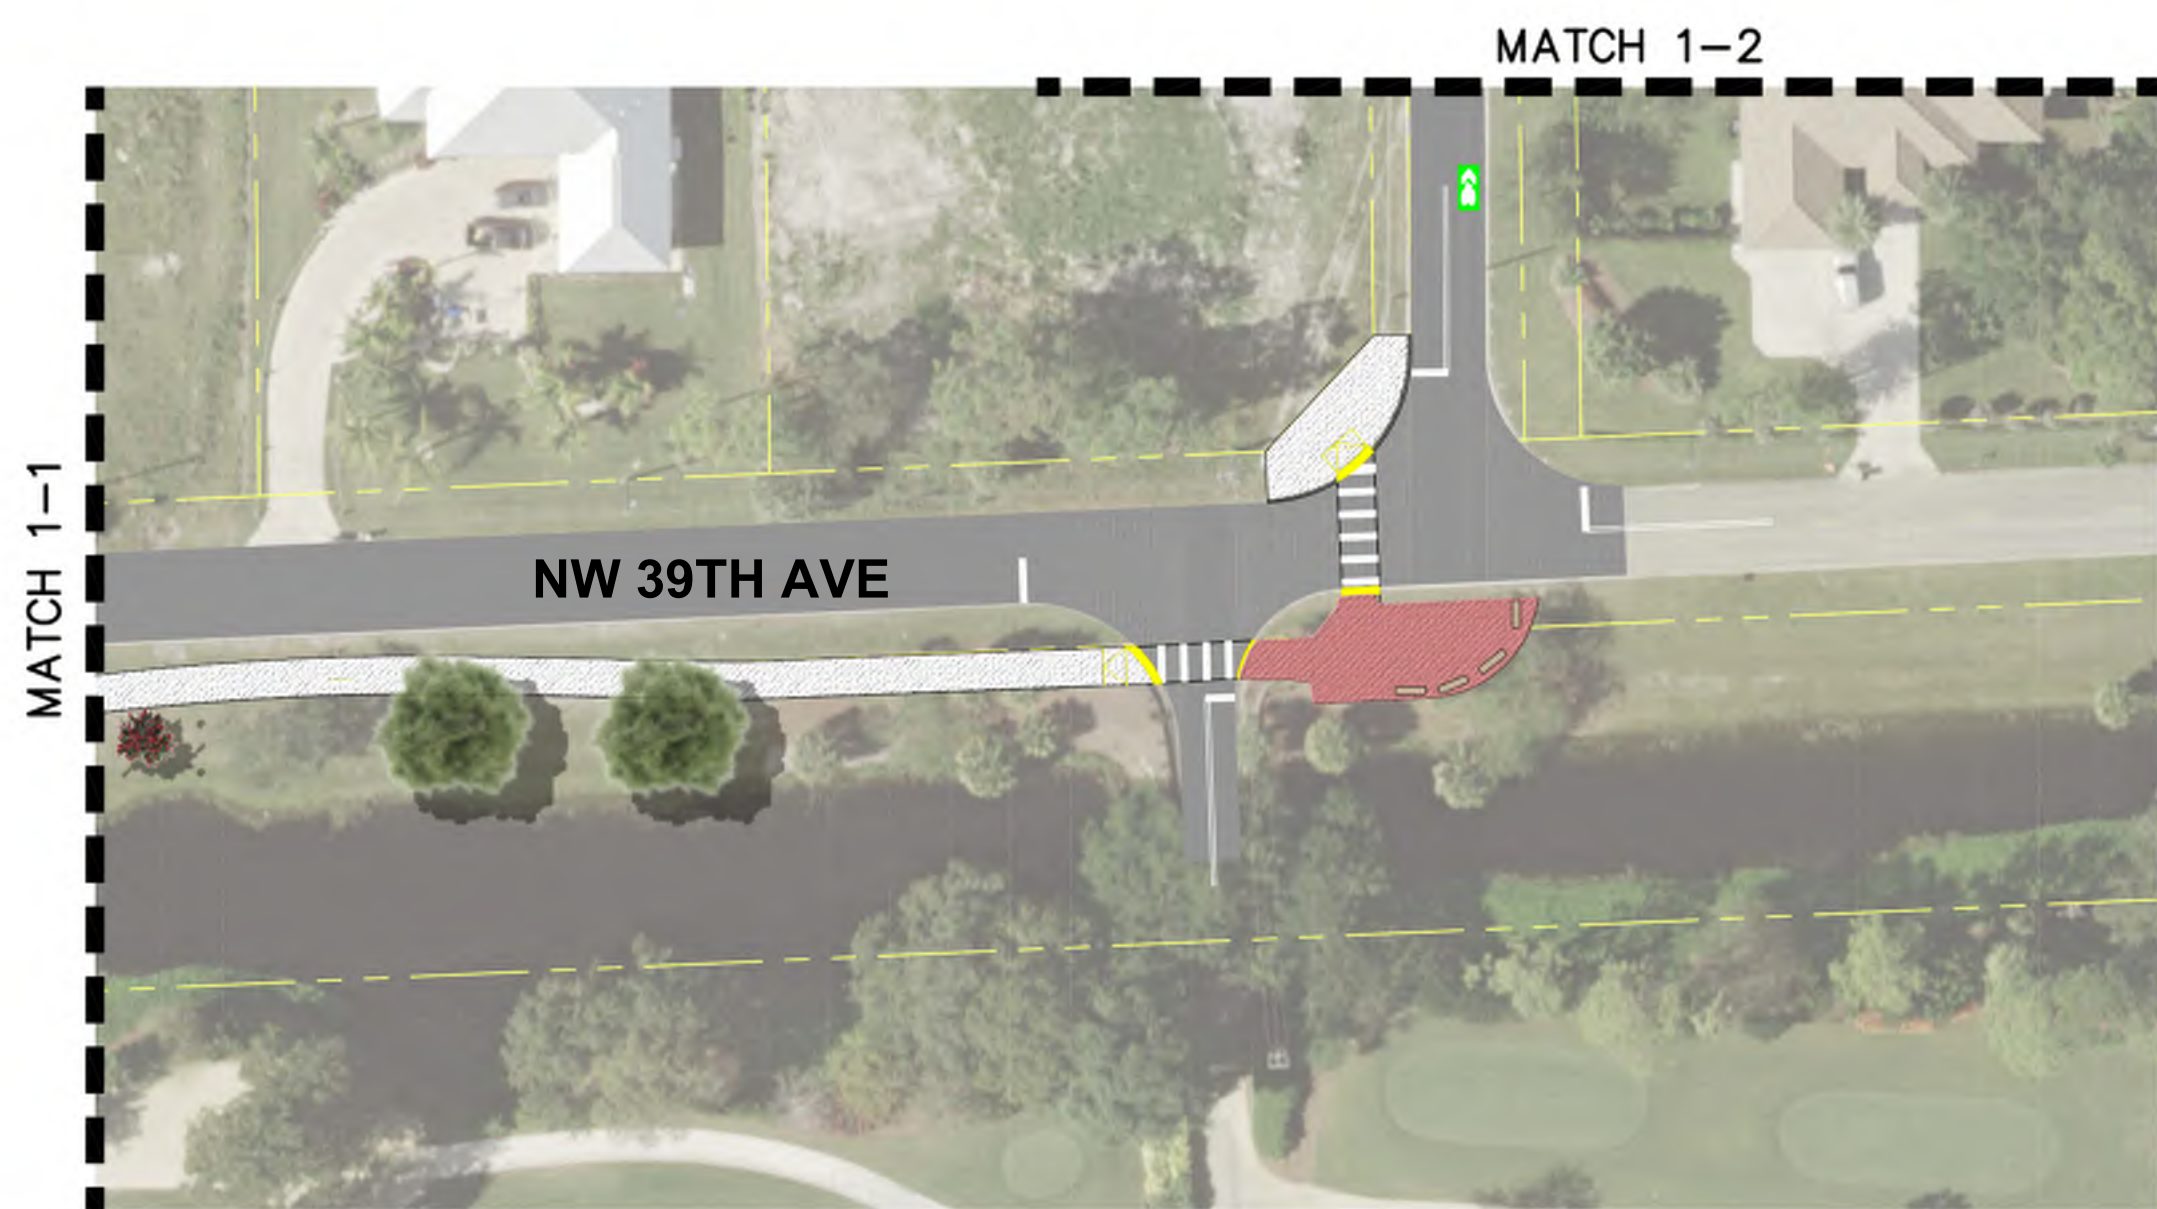

# Exhibit "A"

GRAPHIC SCALE IN FEET  
0 25 50 100

### LEGEND:

-  PROPOSED SIDEWALK
-  ADA TRUNCATED DOMES
-  SHARROWS
-  DECORATIVE PAVING

IMAGE NOT TO SCALE

- LEGEND:**
-  PROPOSED SIDEWALK
  -  ADA TRUNCATED DOMES
  -  SHARROWS
  -  DECORATIVE PAVING