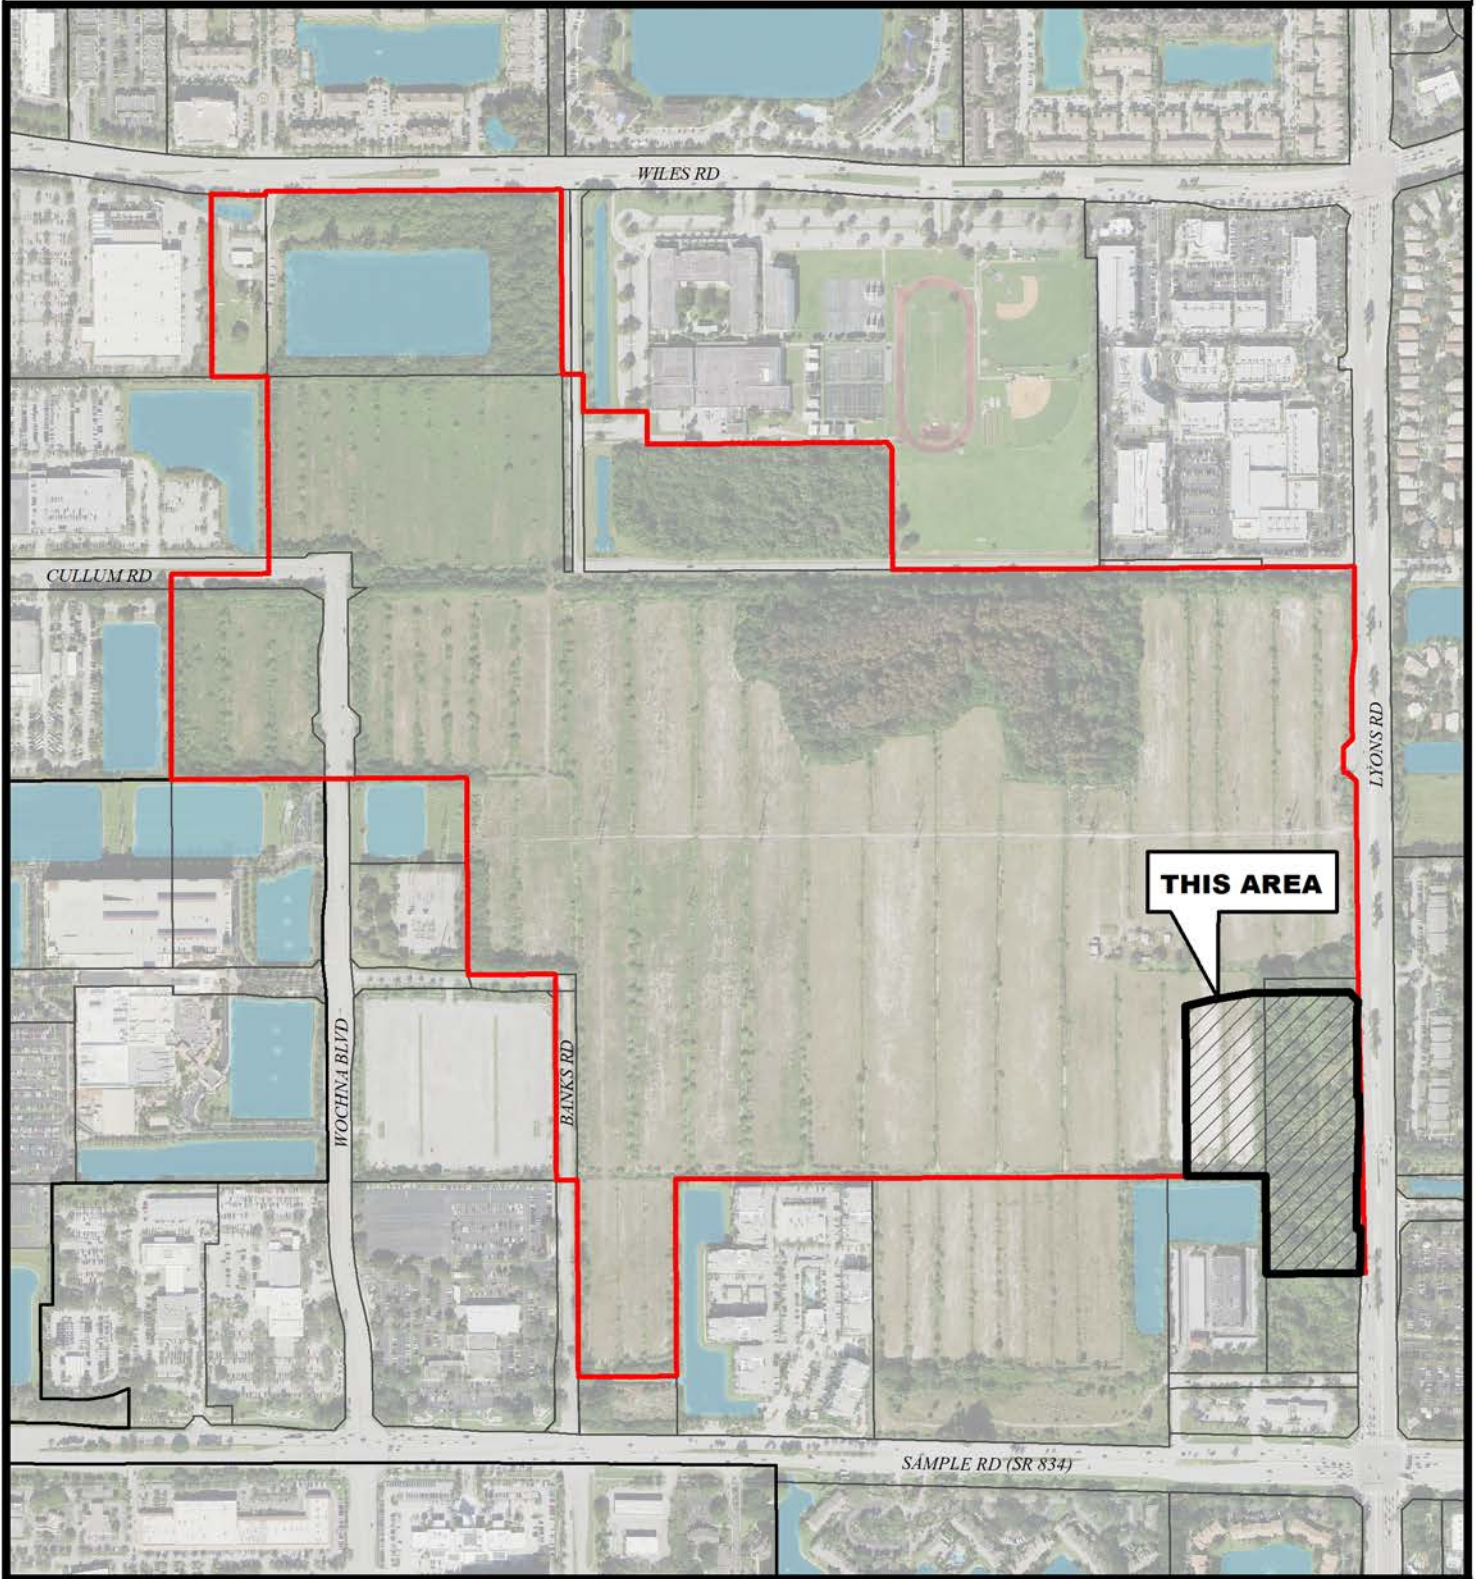

MAINSTREET @ COCONUT CREEK BLOCK 3

City of Coconut Creek
Planning and Zoning Board
July 10, 2024
Site Plan

Map Scale = 1:7,800 (1" = 650')

Coconut Creek GIS
I.T. Department