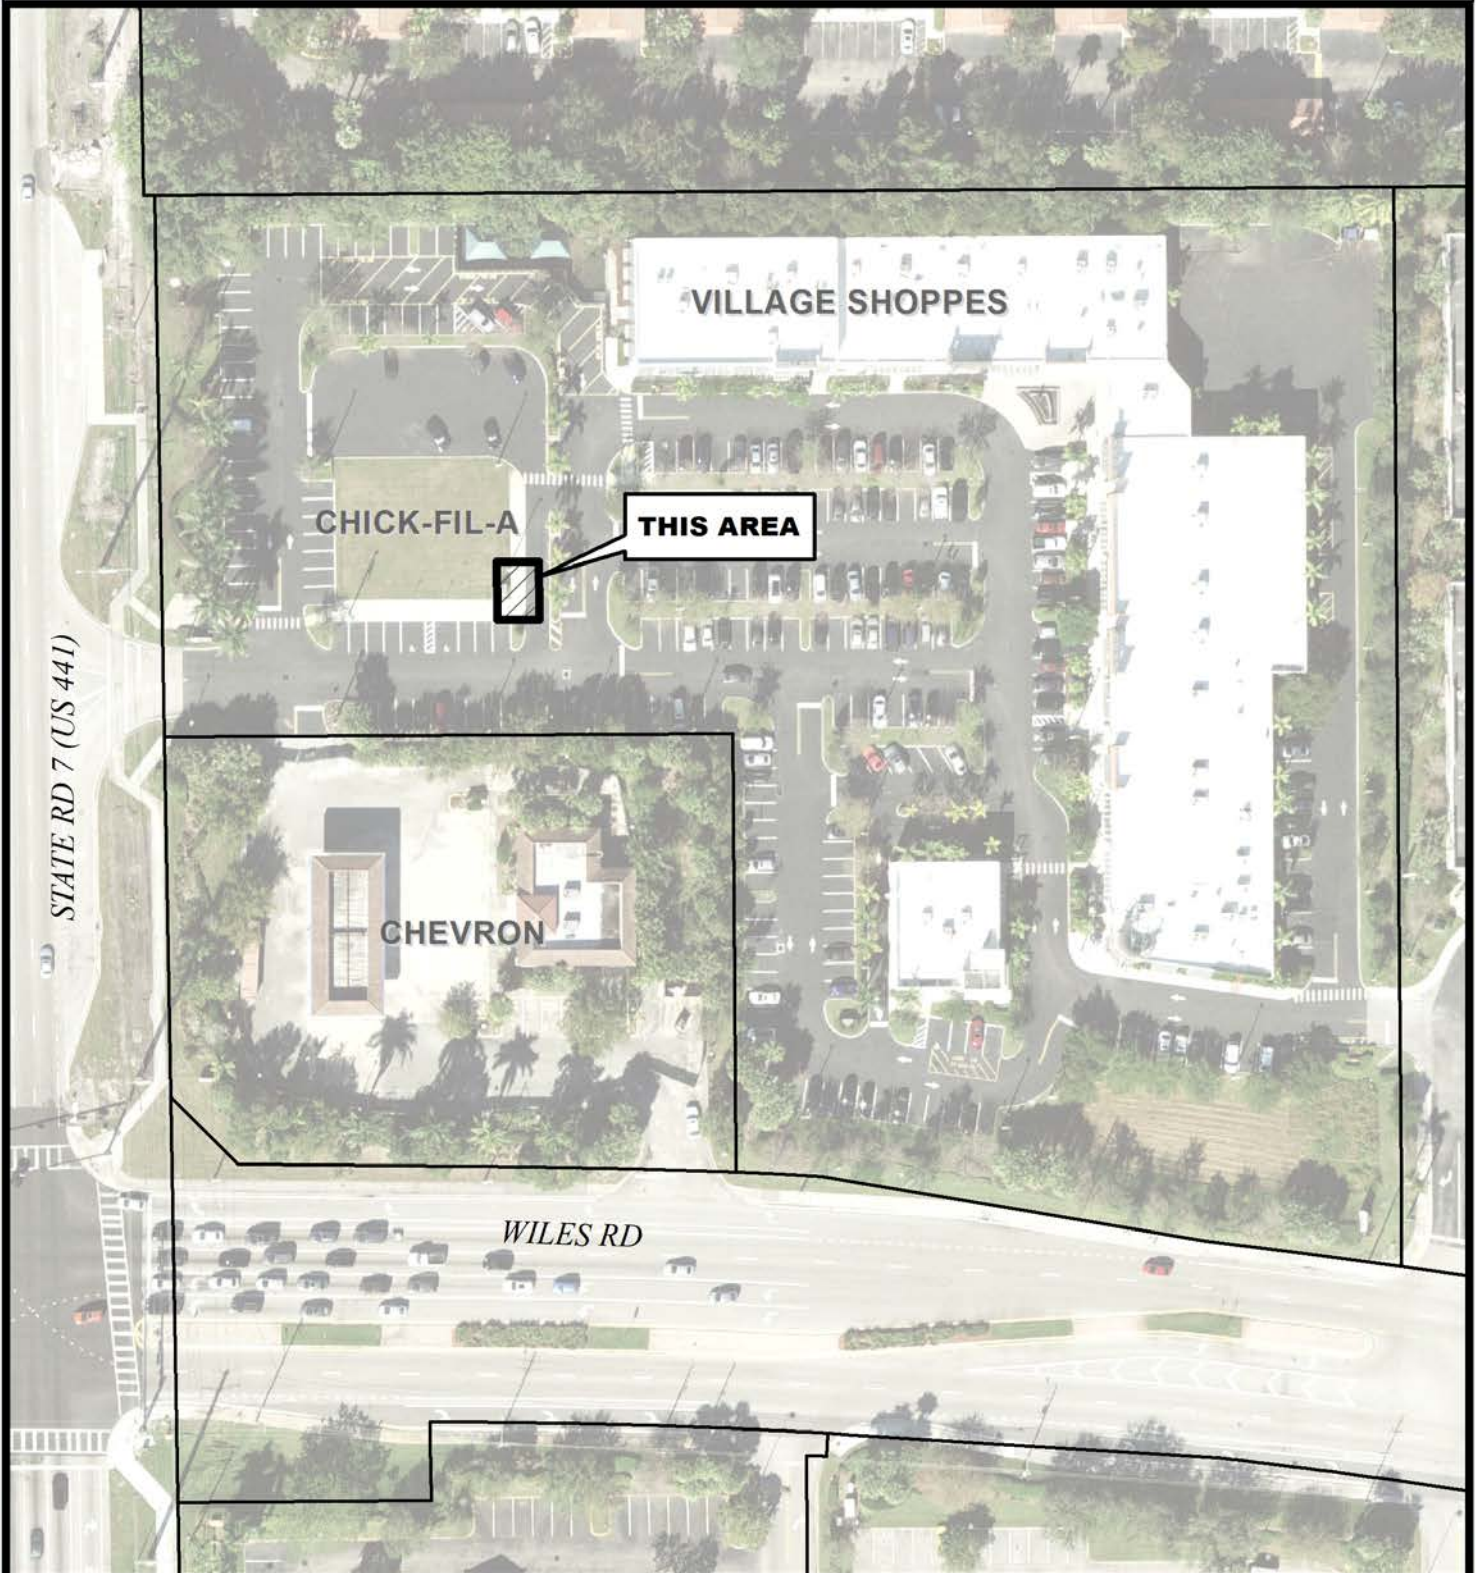

# CHICK-FIL-A

City of Coconut Creek  
Planning & Zoning Board  
January 8, 2020  
**Vacation of FP&L Easement**

Map Scale = 1:1,200 (1" = 100')

**Coconut Creek GIS  
I.T. Department**