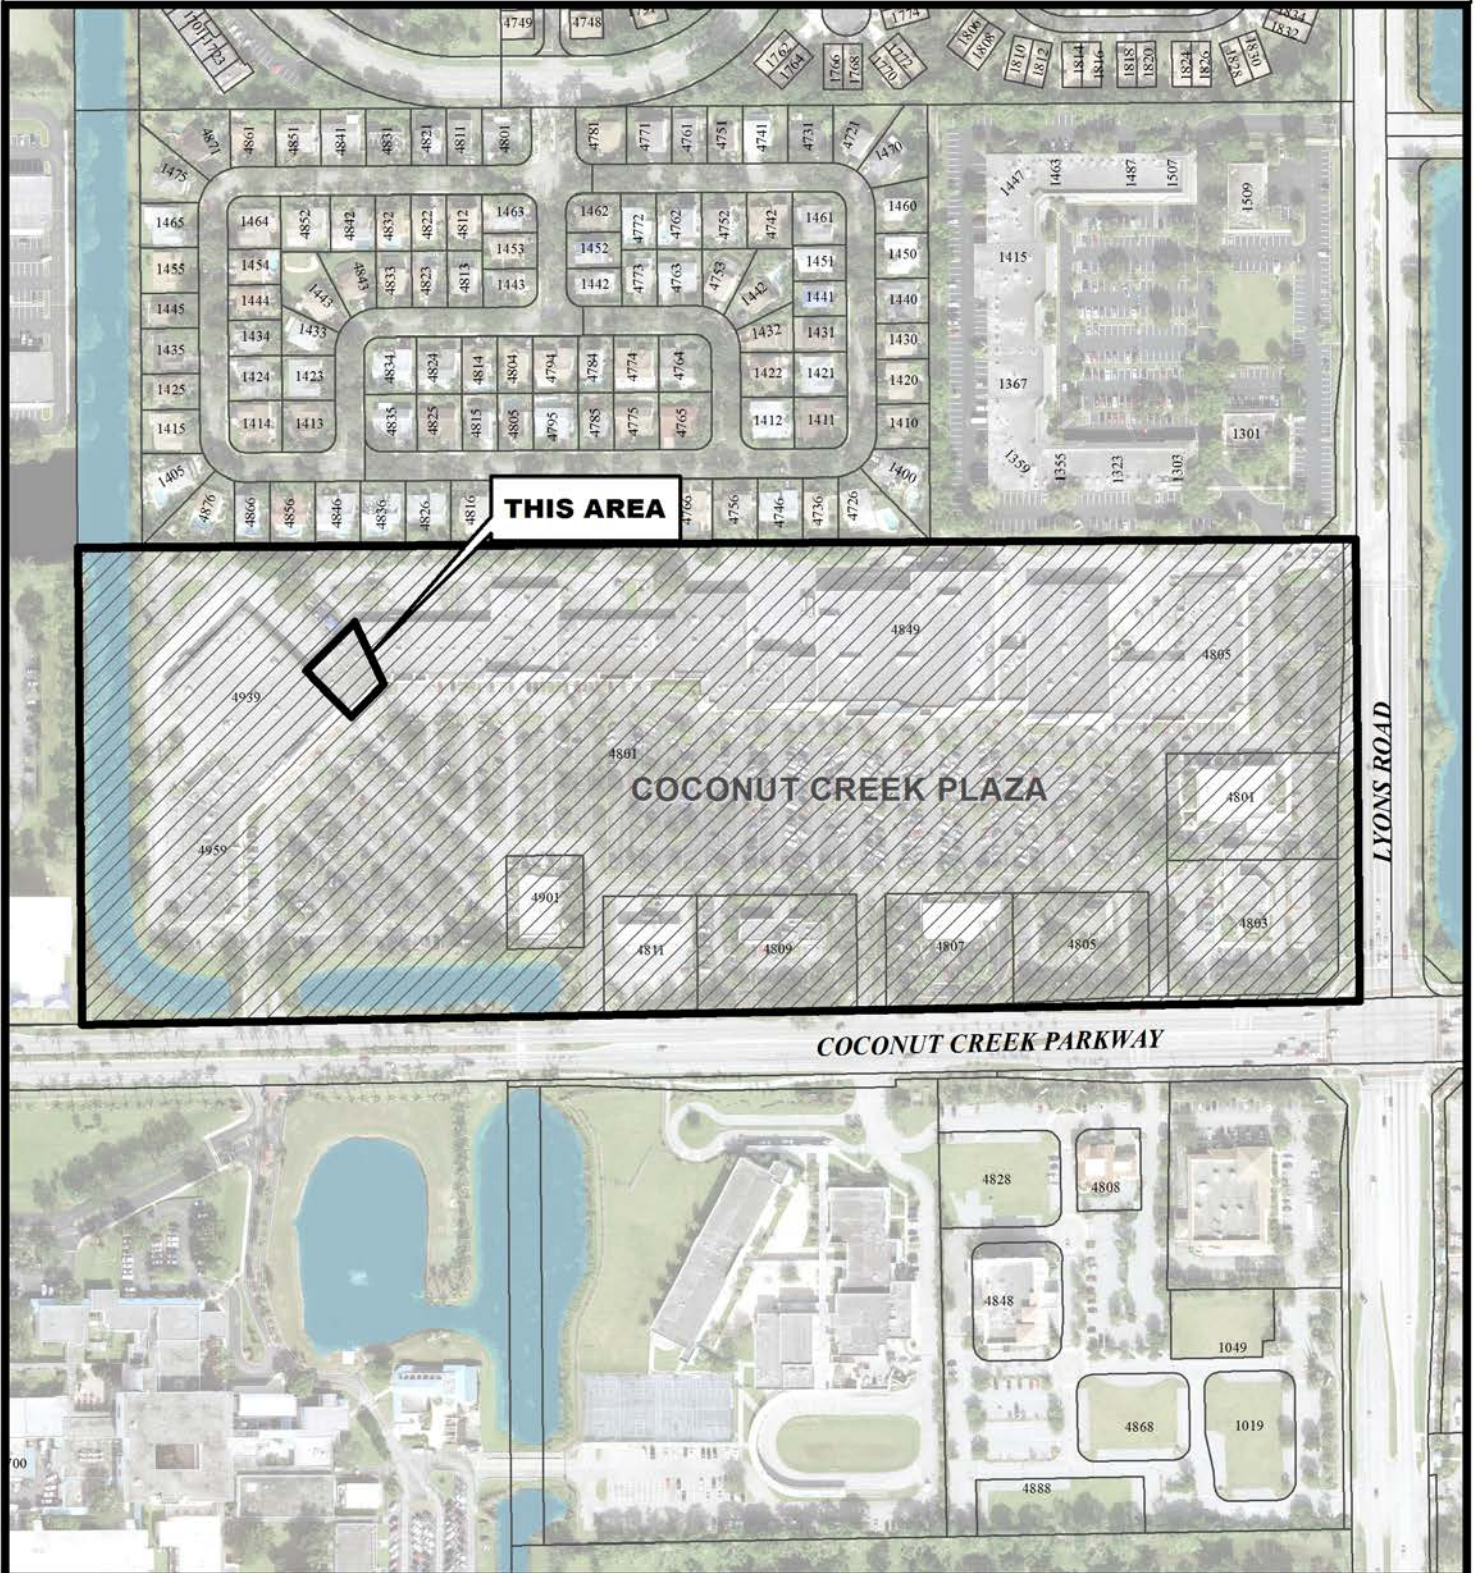

ESCAPE ROOM FL

City of Coconut Creek
 City Commission
 May 24, 2018
 Special Land Use

Map Scale = 1:3,600 (1" = 300')

Coconut Creek G.I.S.
 I.T. Department