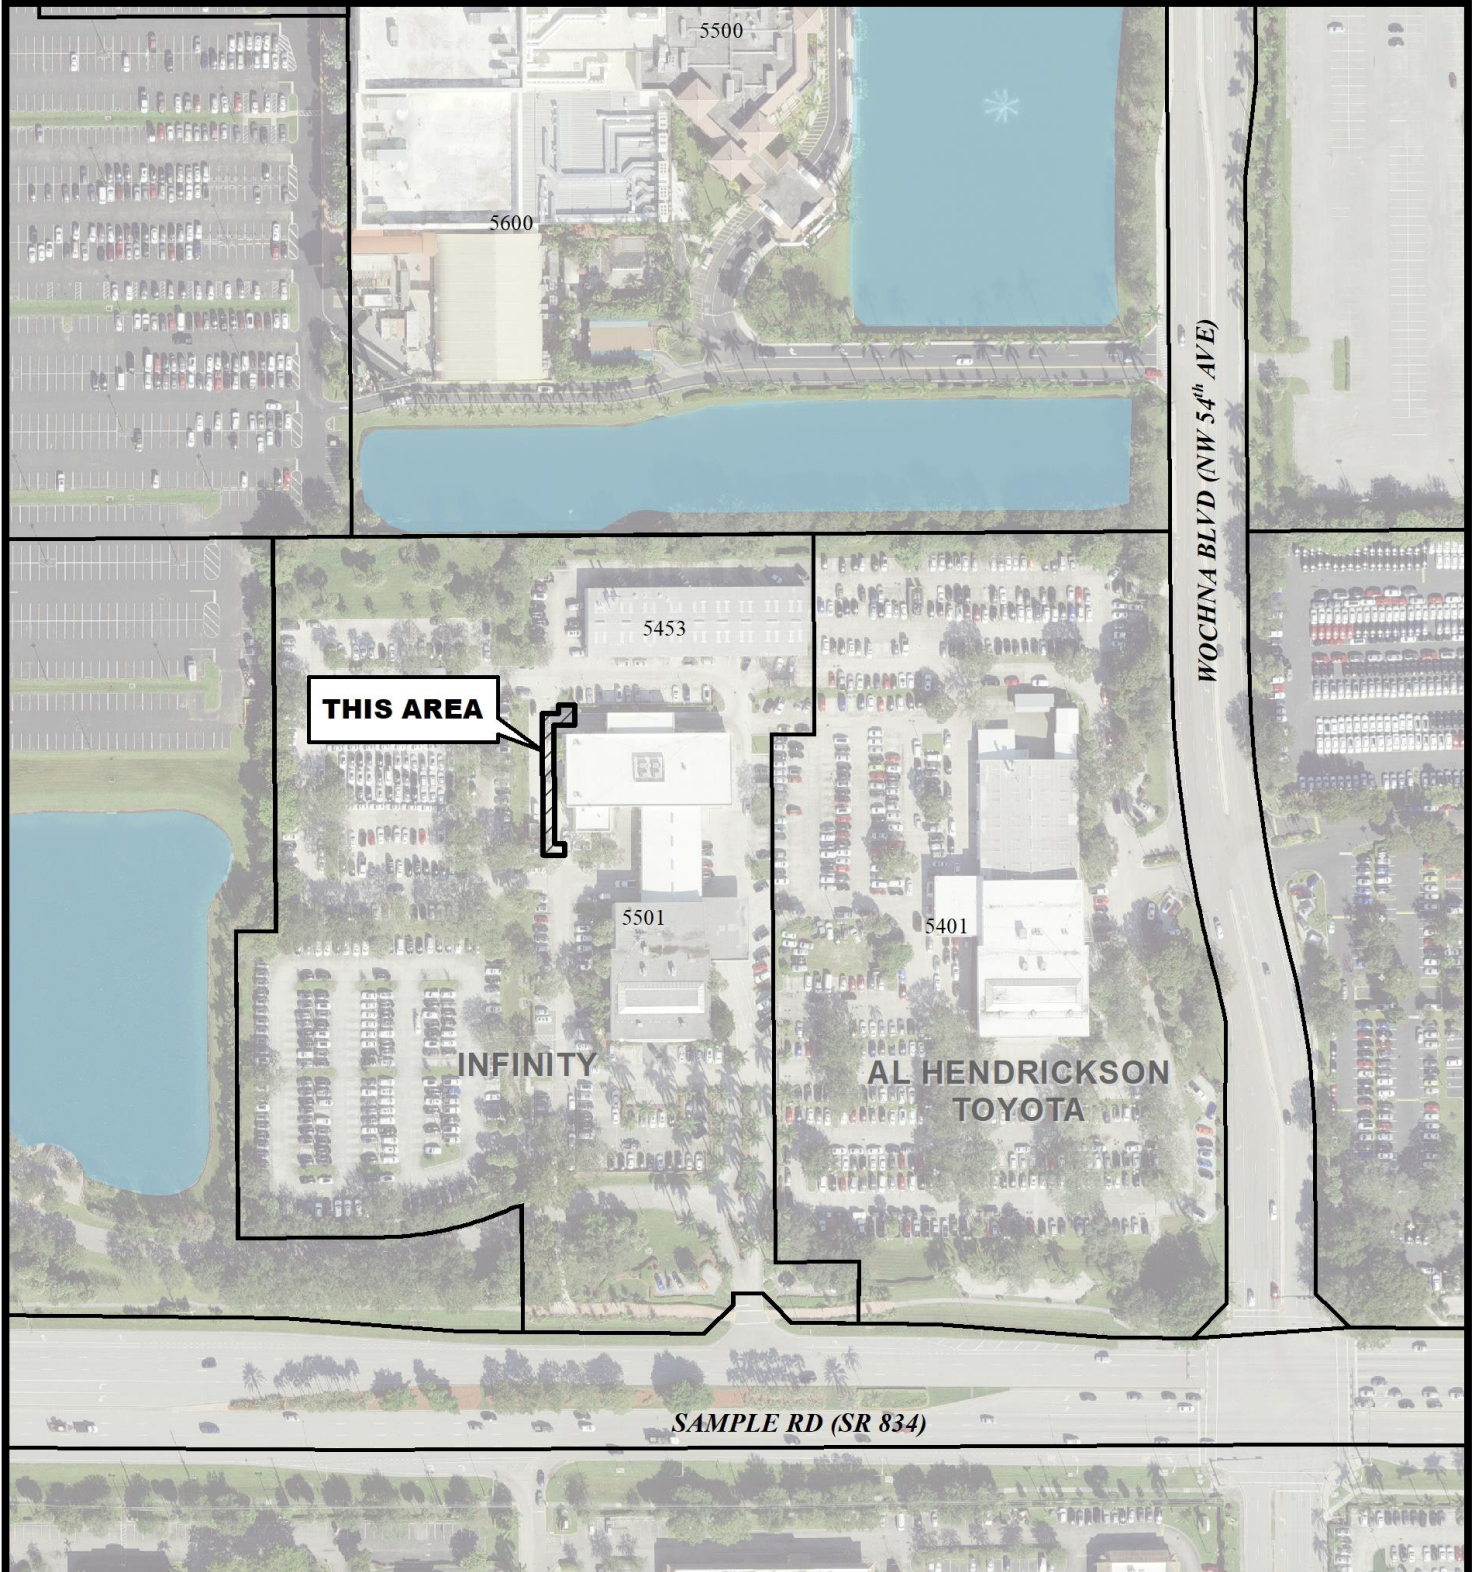

# INFINITI OF COCONUT CREEK

City of Coconut Creek  
City Commission  
September 9, 2021  
Utility Easement

0 200 400 Feet

Map Scale = 1:2,400 (1" = 200')

Coconut Creek G.I.S.  
I.T. Department