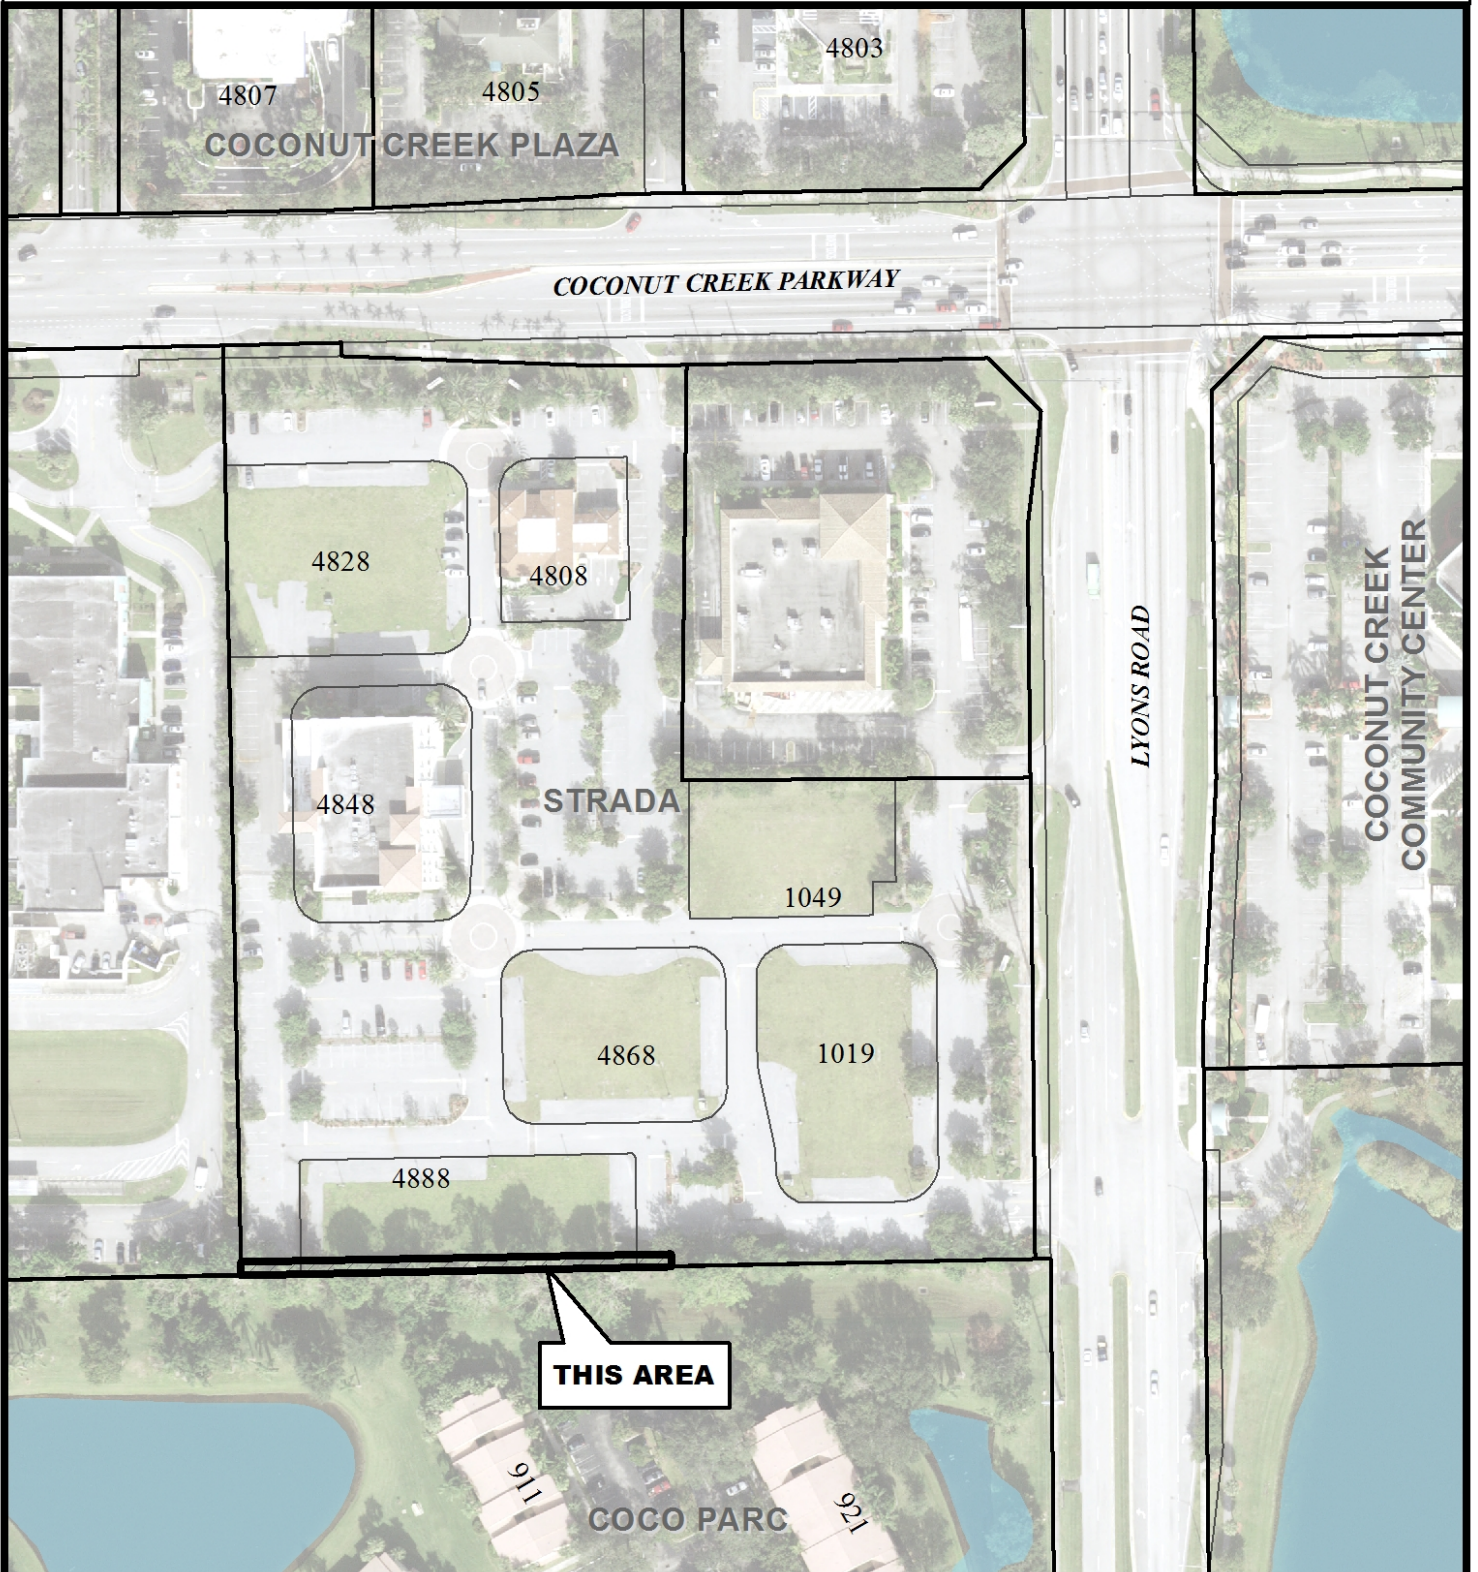

WOODSPRING HOTEL

City of Coconut Creek
City Commission
June 28, 2018
Vacation of Easement

Map Scale = 1:1,800 (1" = 150')

**Coconut Creek GIS
LT. Department**