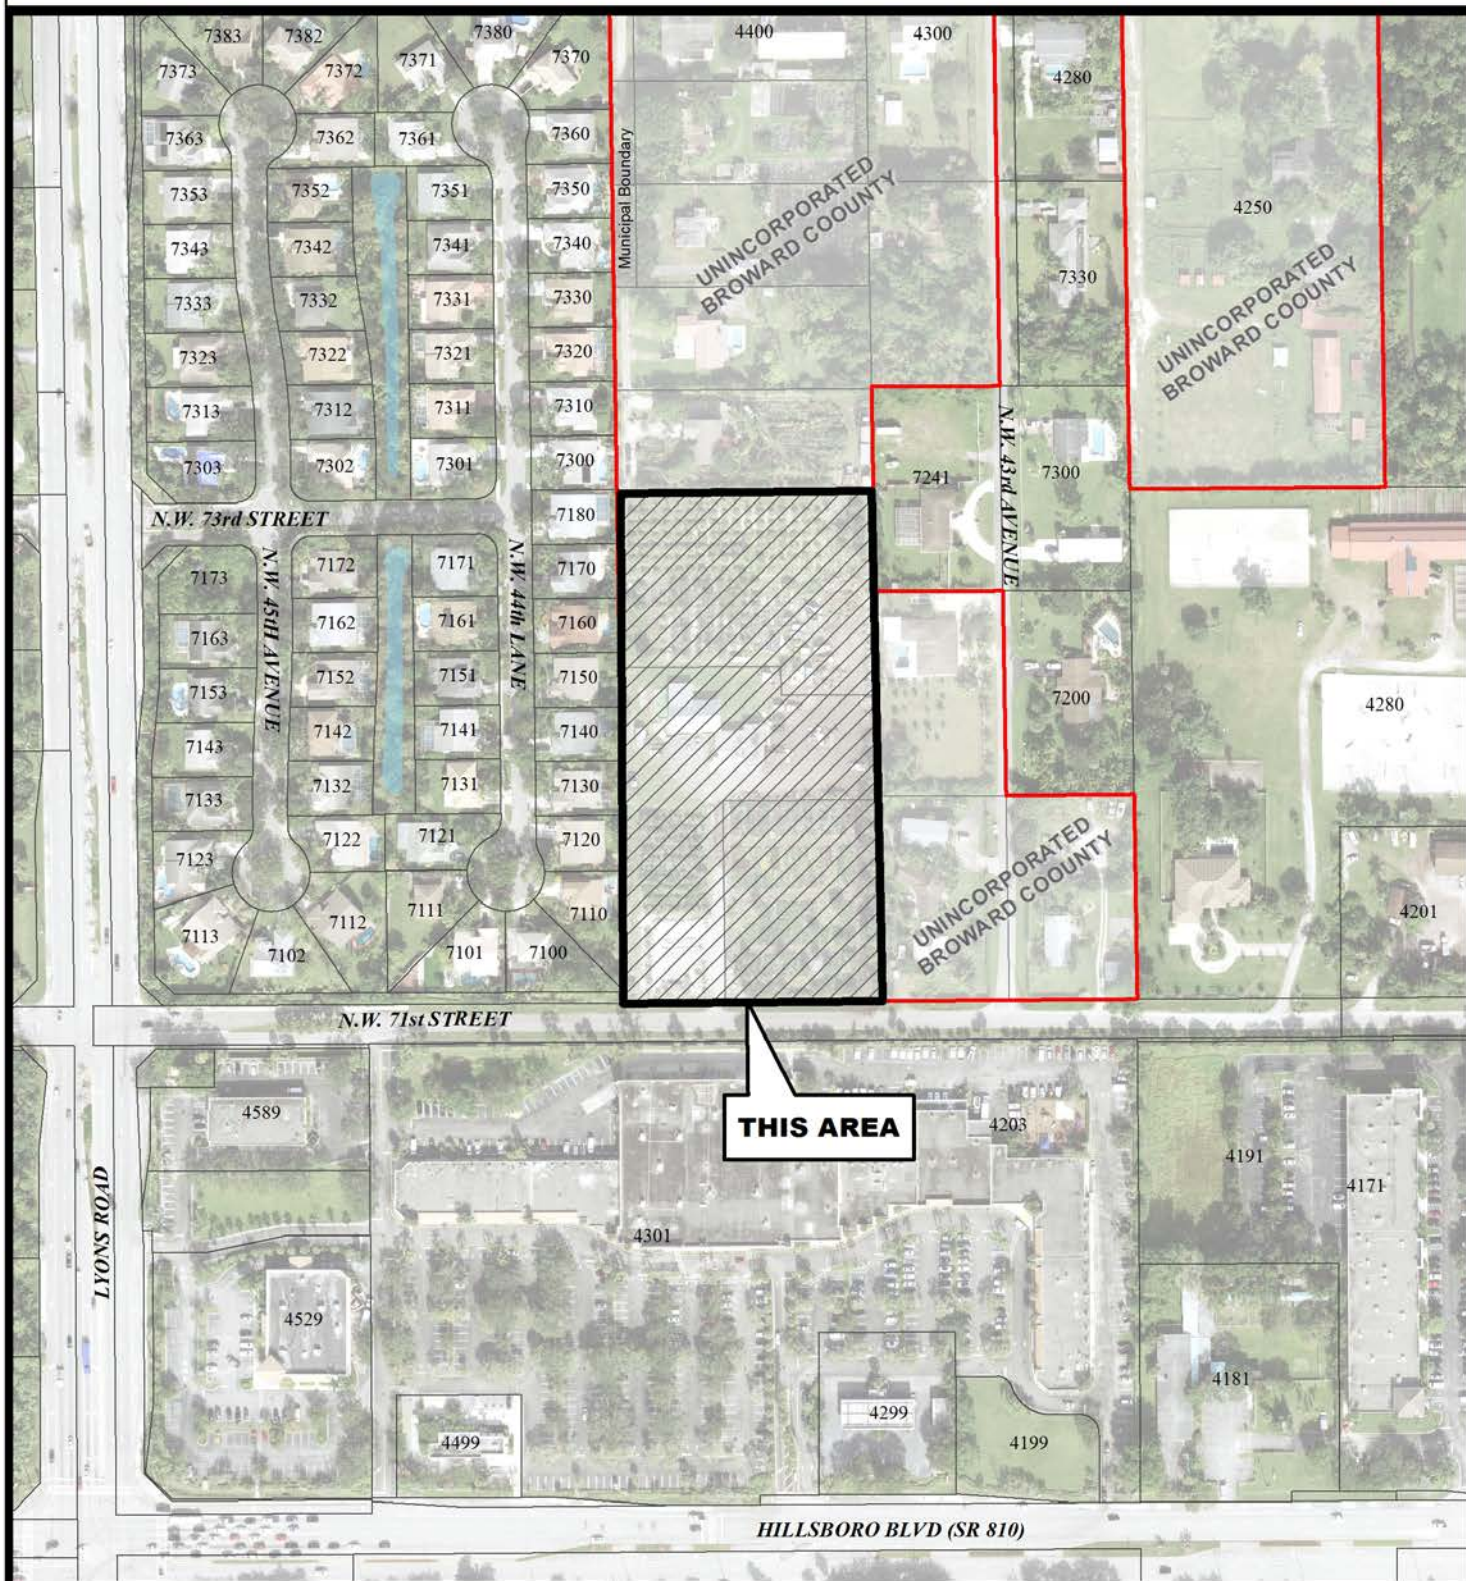

# 4425 NW 71 ST

City of Coconut Creek  
City Commission  
**CONTRACTION**

Map Scale = 1:3,000 (1" = 250')

Coconut Creek G.I.S.  
I.T. Department