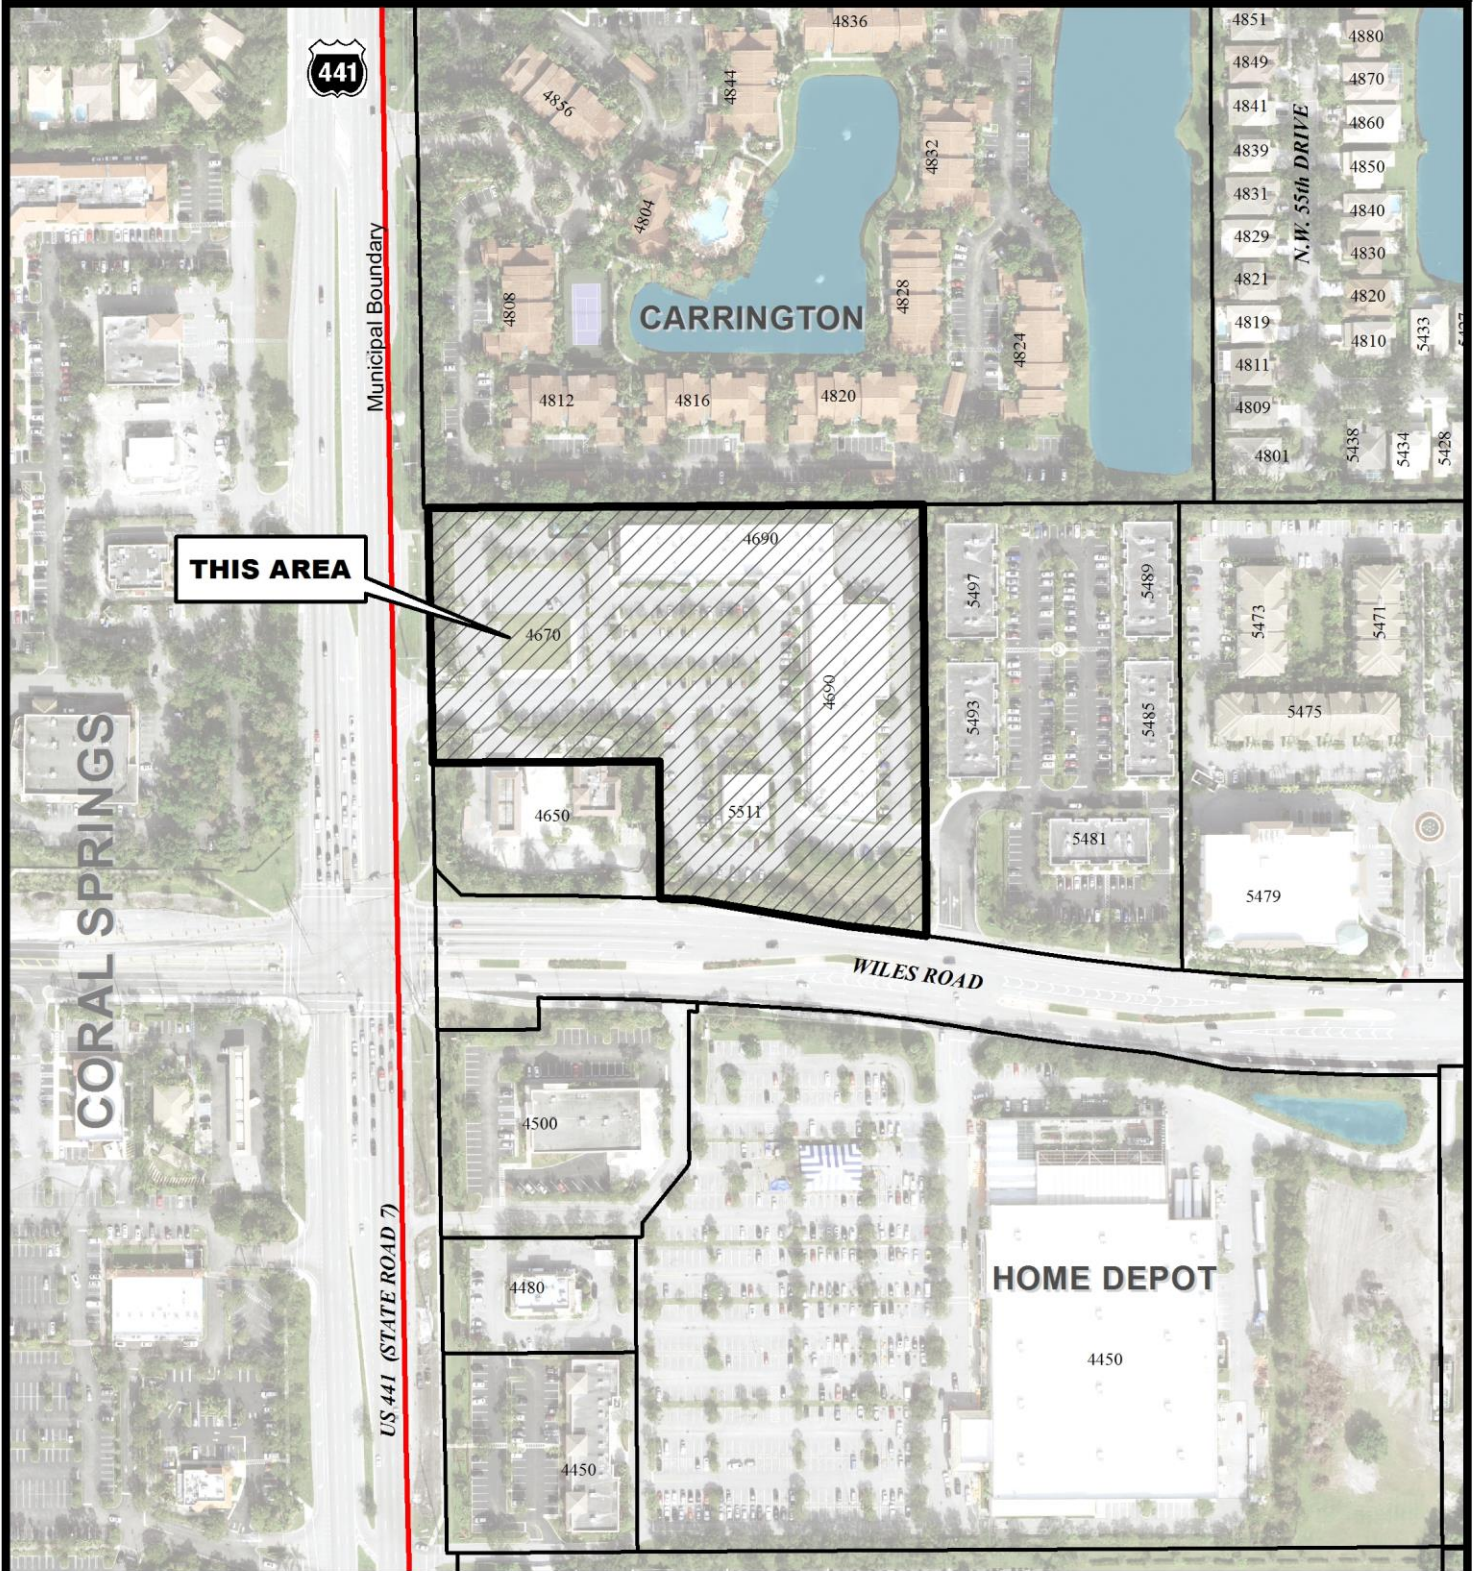

# CHICK-FIL-A AT VILLAGE SHOPPES

City of Coconut Creek  
City Commission  
October 25, 2018  
Special Land Use

Map Scale = 1:3,000 (1" = 250')

Coconut Creek GIS  
I.T. Department