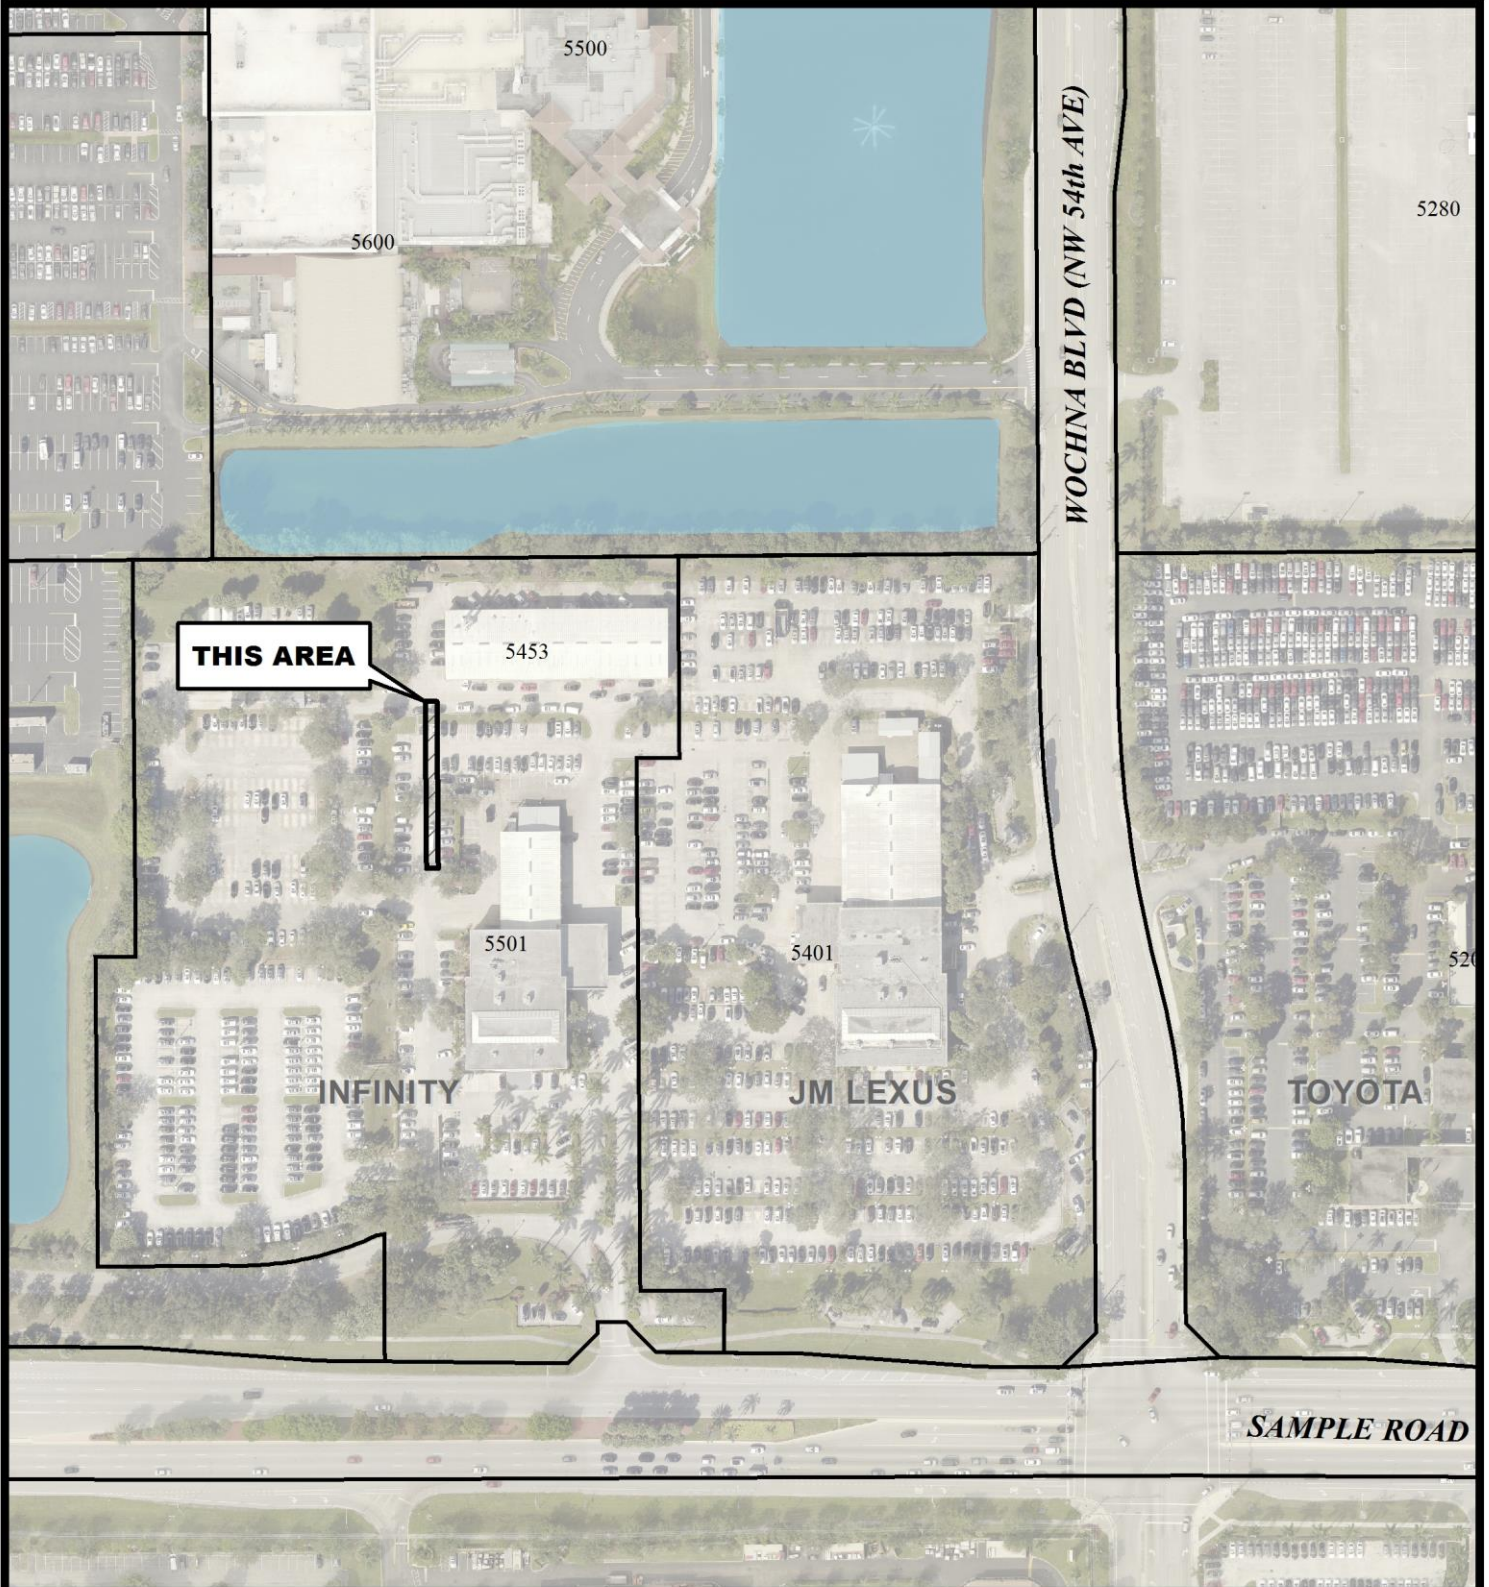

INFINITI OF COCONUT CREEK

City of Coconut Creek
City Commission
May 11, 2017

Vacation of Easement (Water)

0 200 400 Feet

Map Scale = 1:2,400 (1" = 200')

**Coconut Creek GIS
I.T. Department**