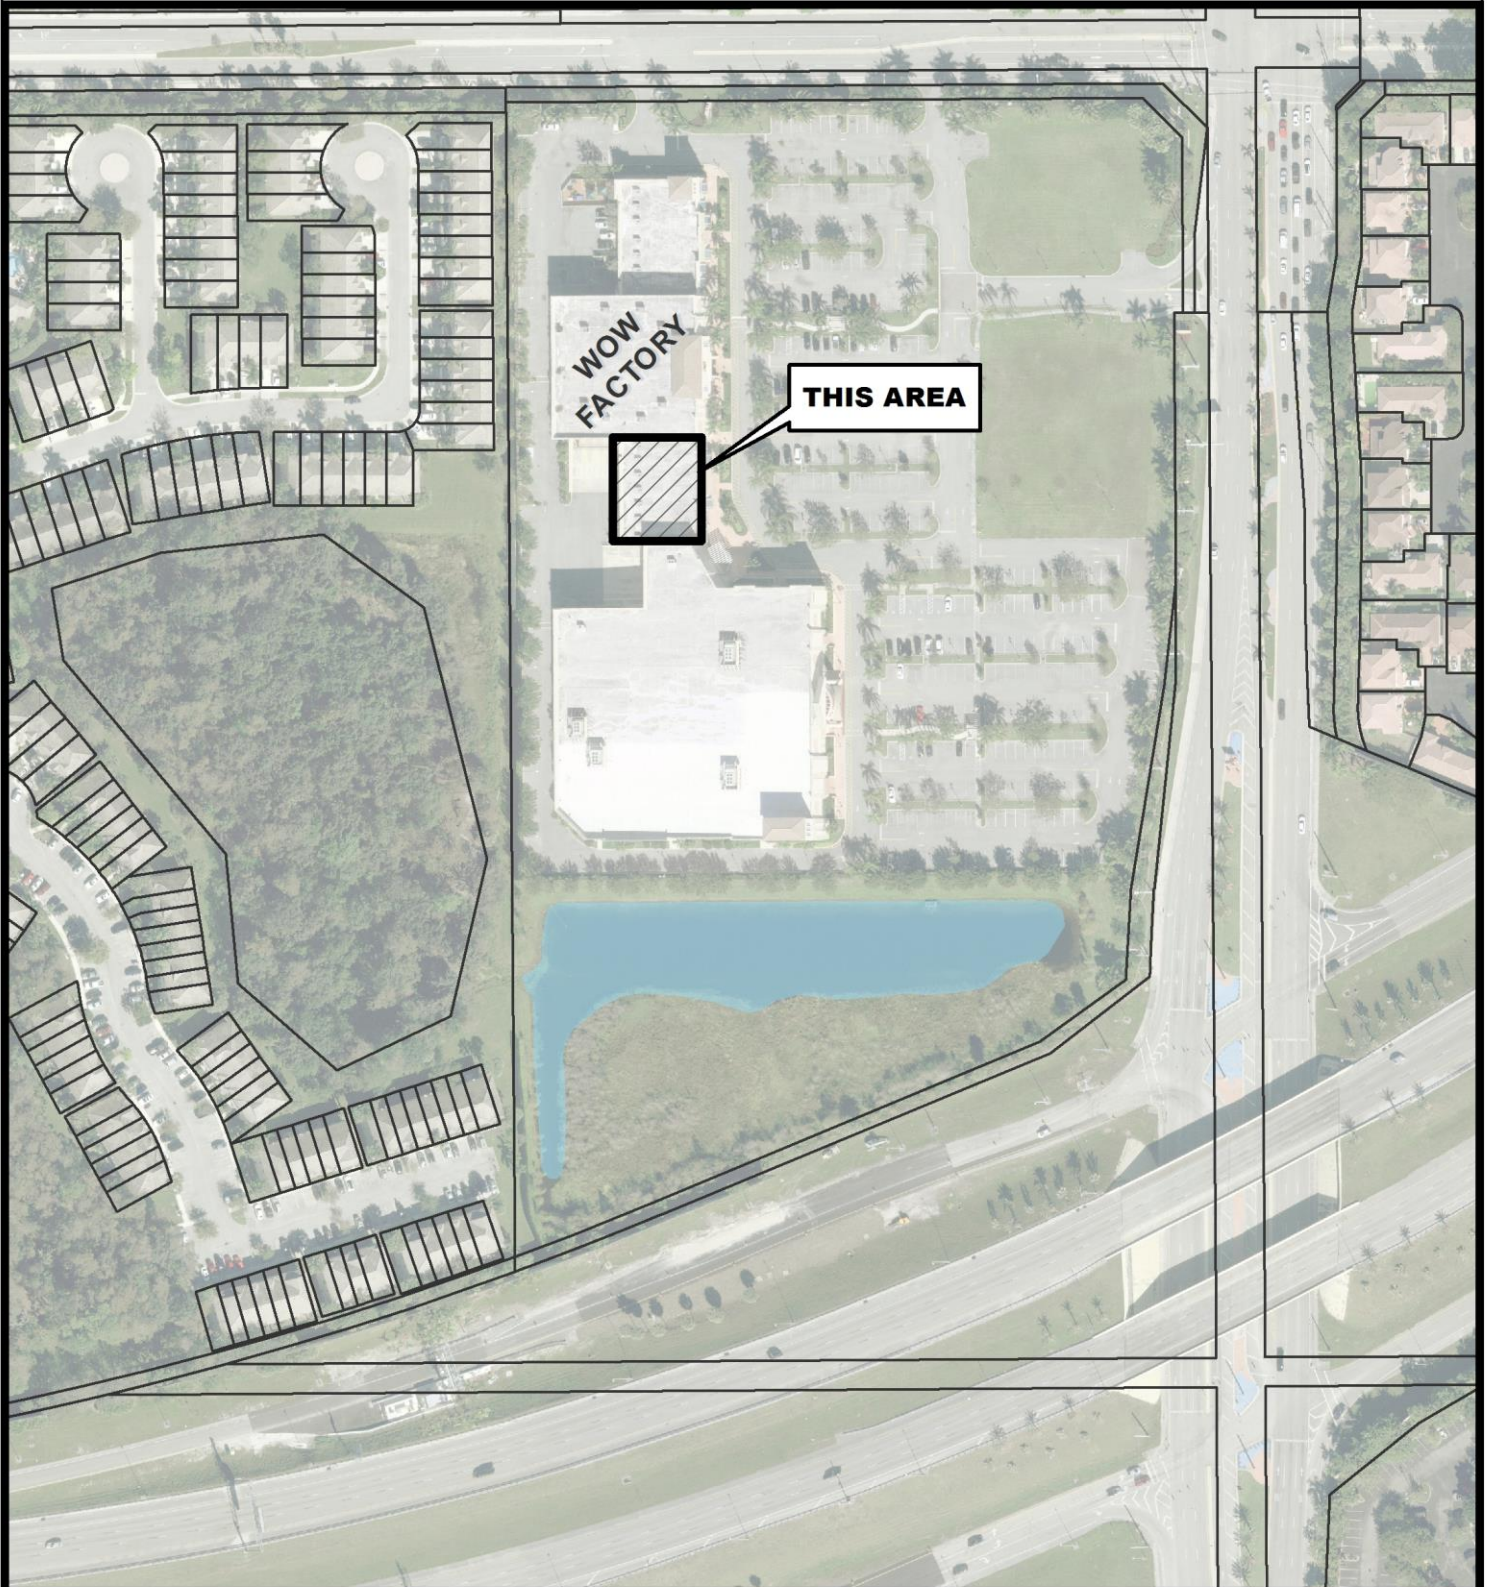

WOW FACTORY BOWLING

City of Coconut Creek
City Commission
July 23, 2015
Special Land Use

Map Scale = 1:2,400 (1" = 200')

Coconut Creek G.I.S.
I.T. Department