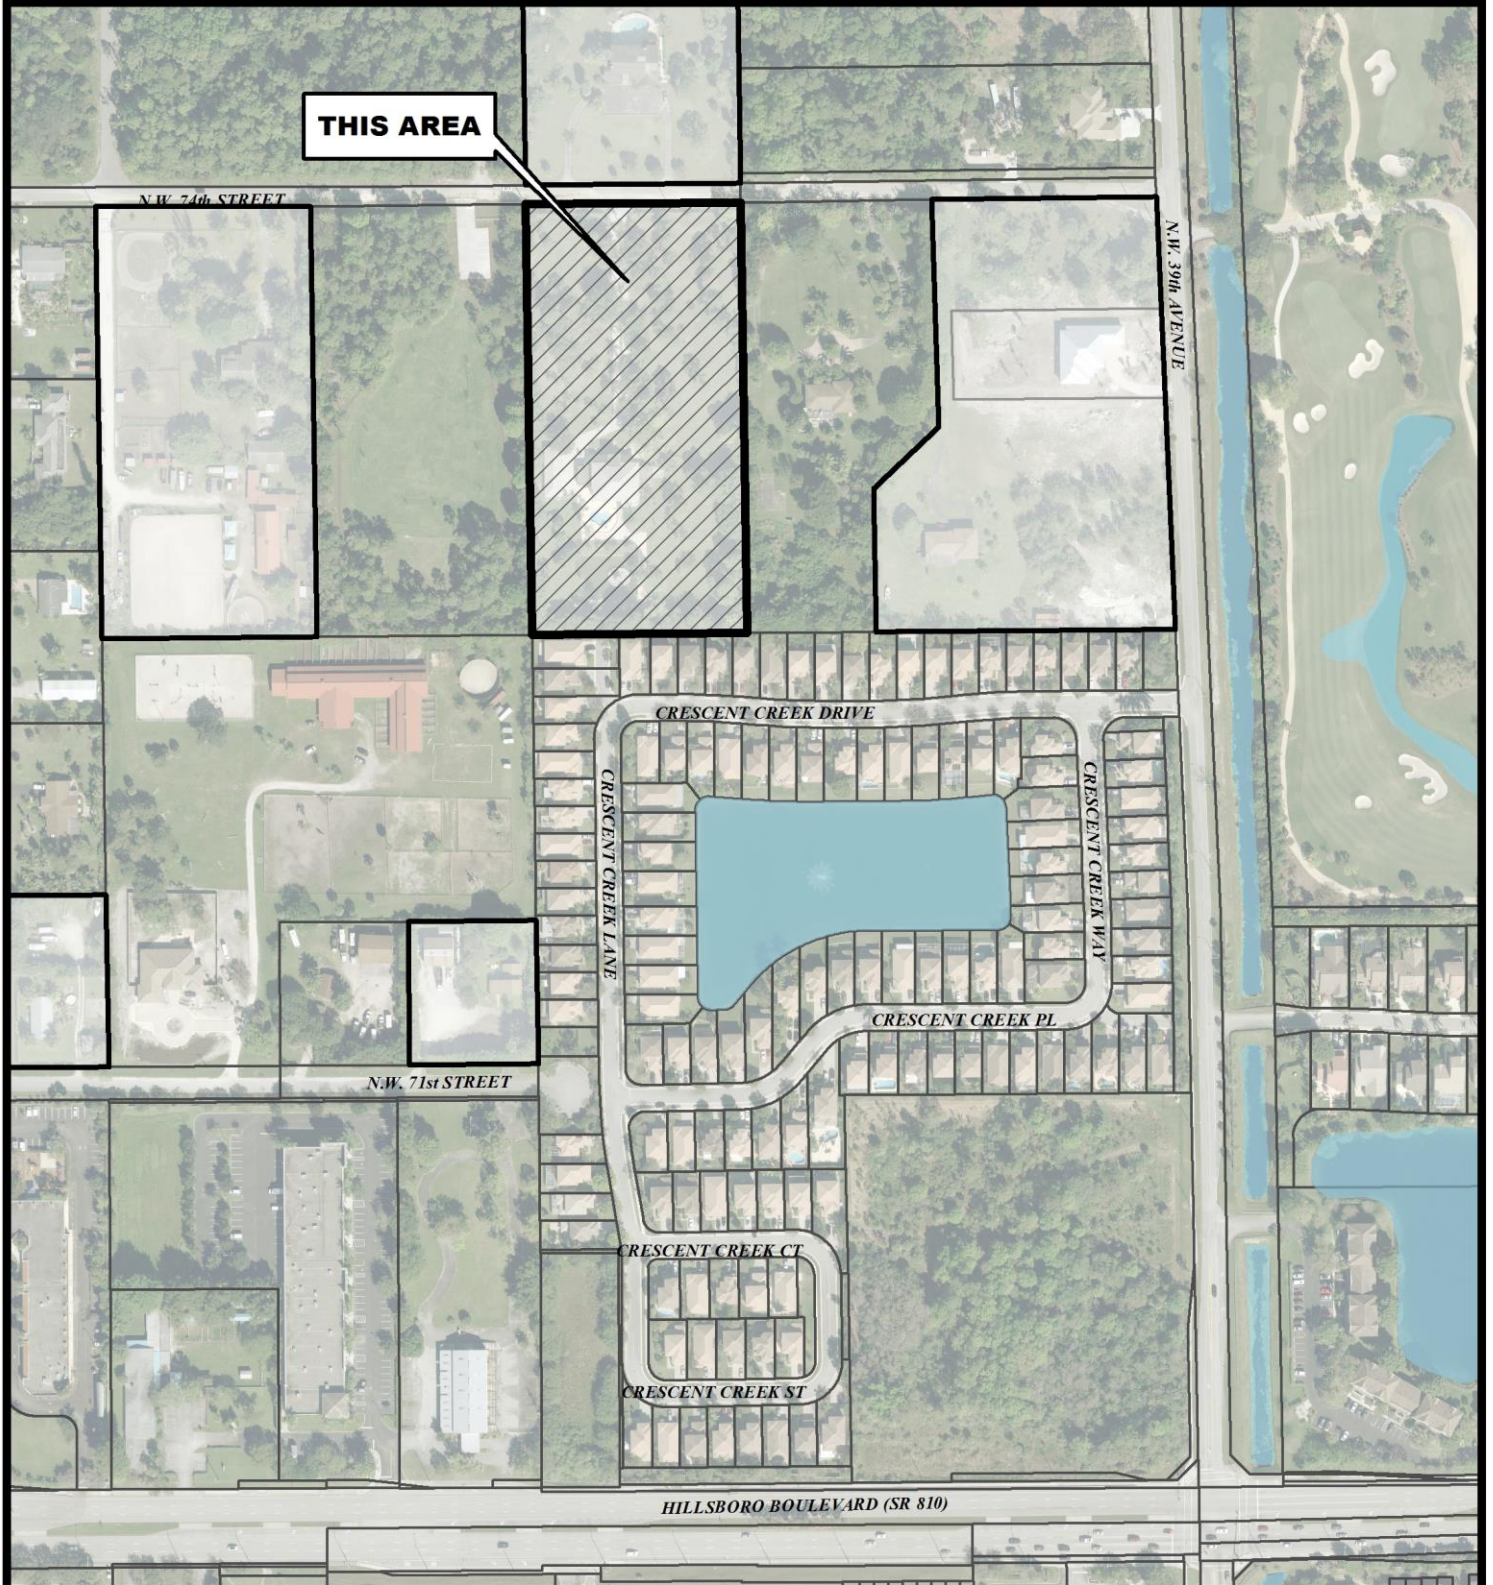

4100 NW 74th STREET

City of Coconut Creek
City Commission
July 23, 2015
Annexation

Map Scale = 1:3,600 (1" = 300')

**Coconut Creek GIS
I.T. Department**