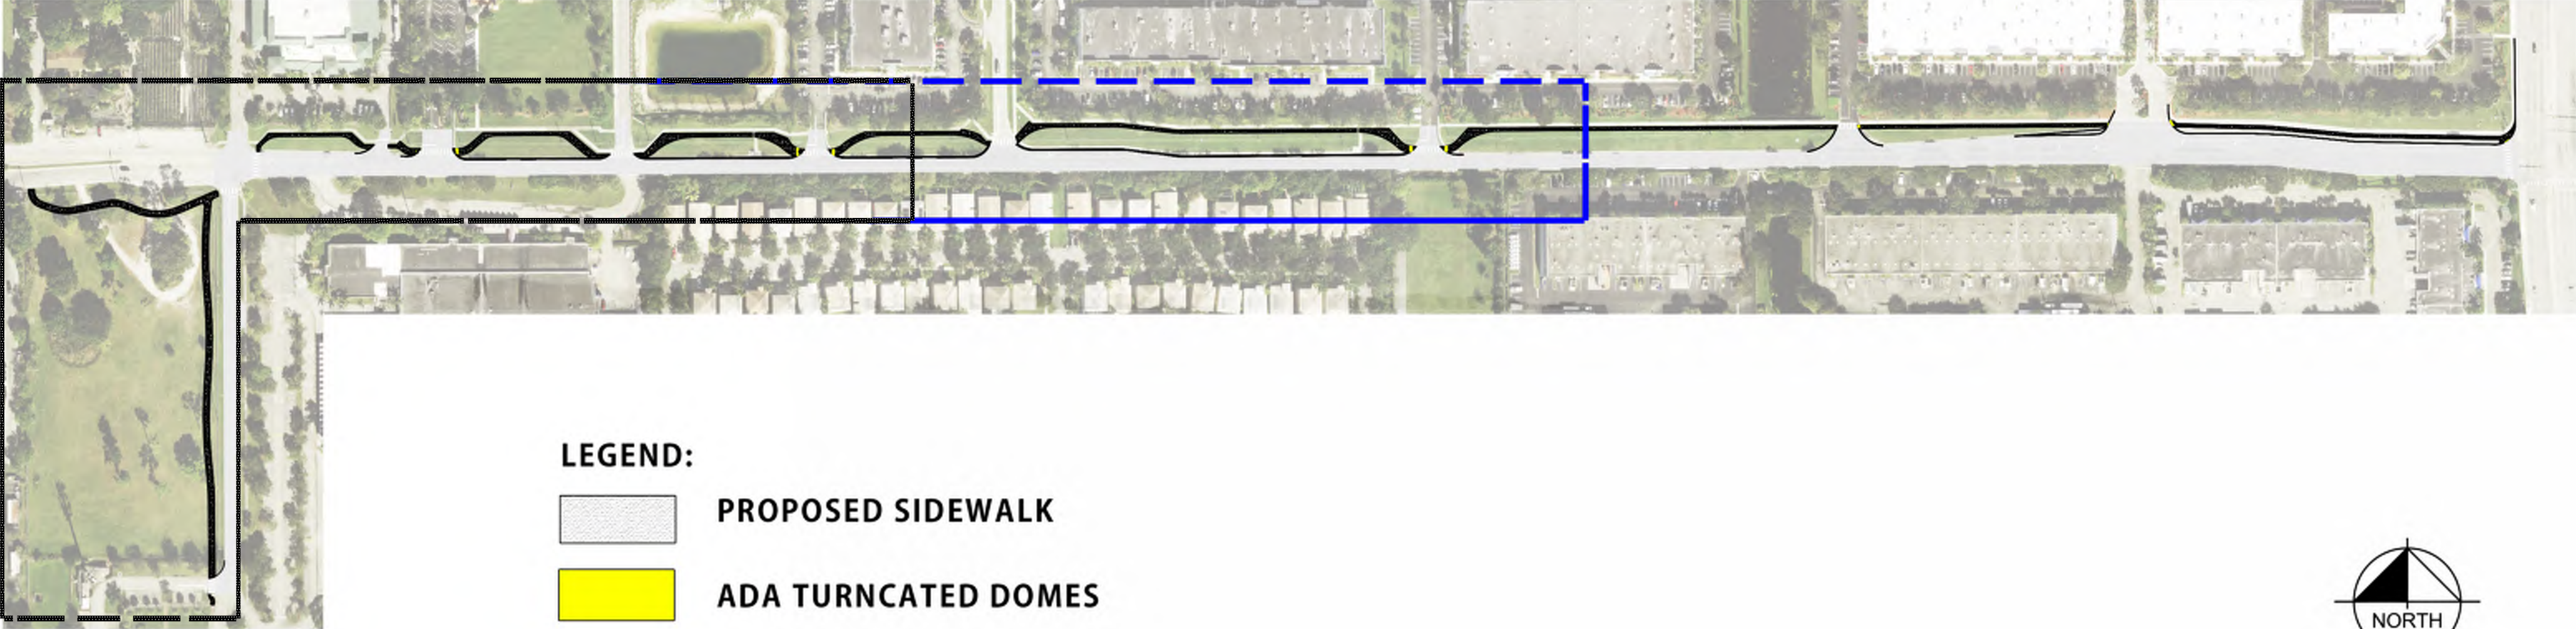

# Exhibit "A"

KEY:

LEGEND:

-  PROPOSED SIDEWALK
-  ADA TURNATED DOMES

KEY:

- LEGEND:**
-  PROPOSED SIDEWALK
  -  ADA TRUNCATED DOMES