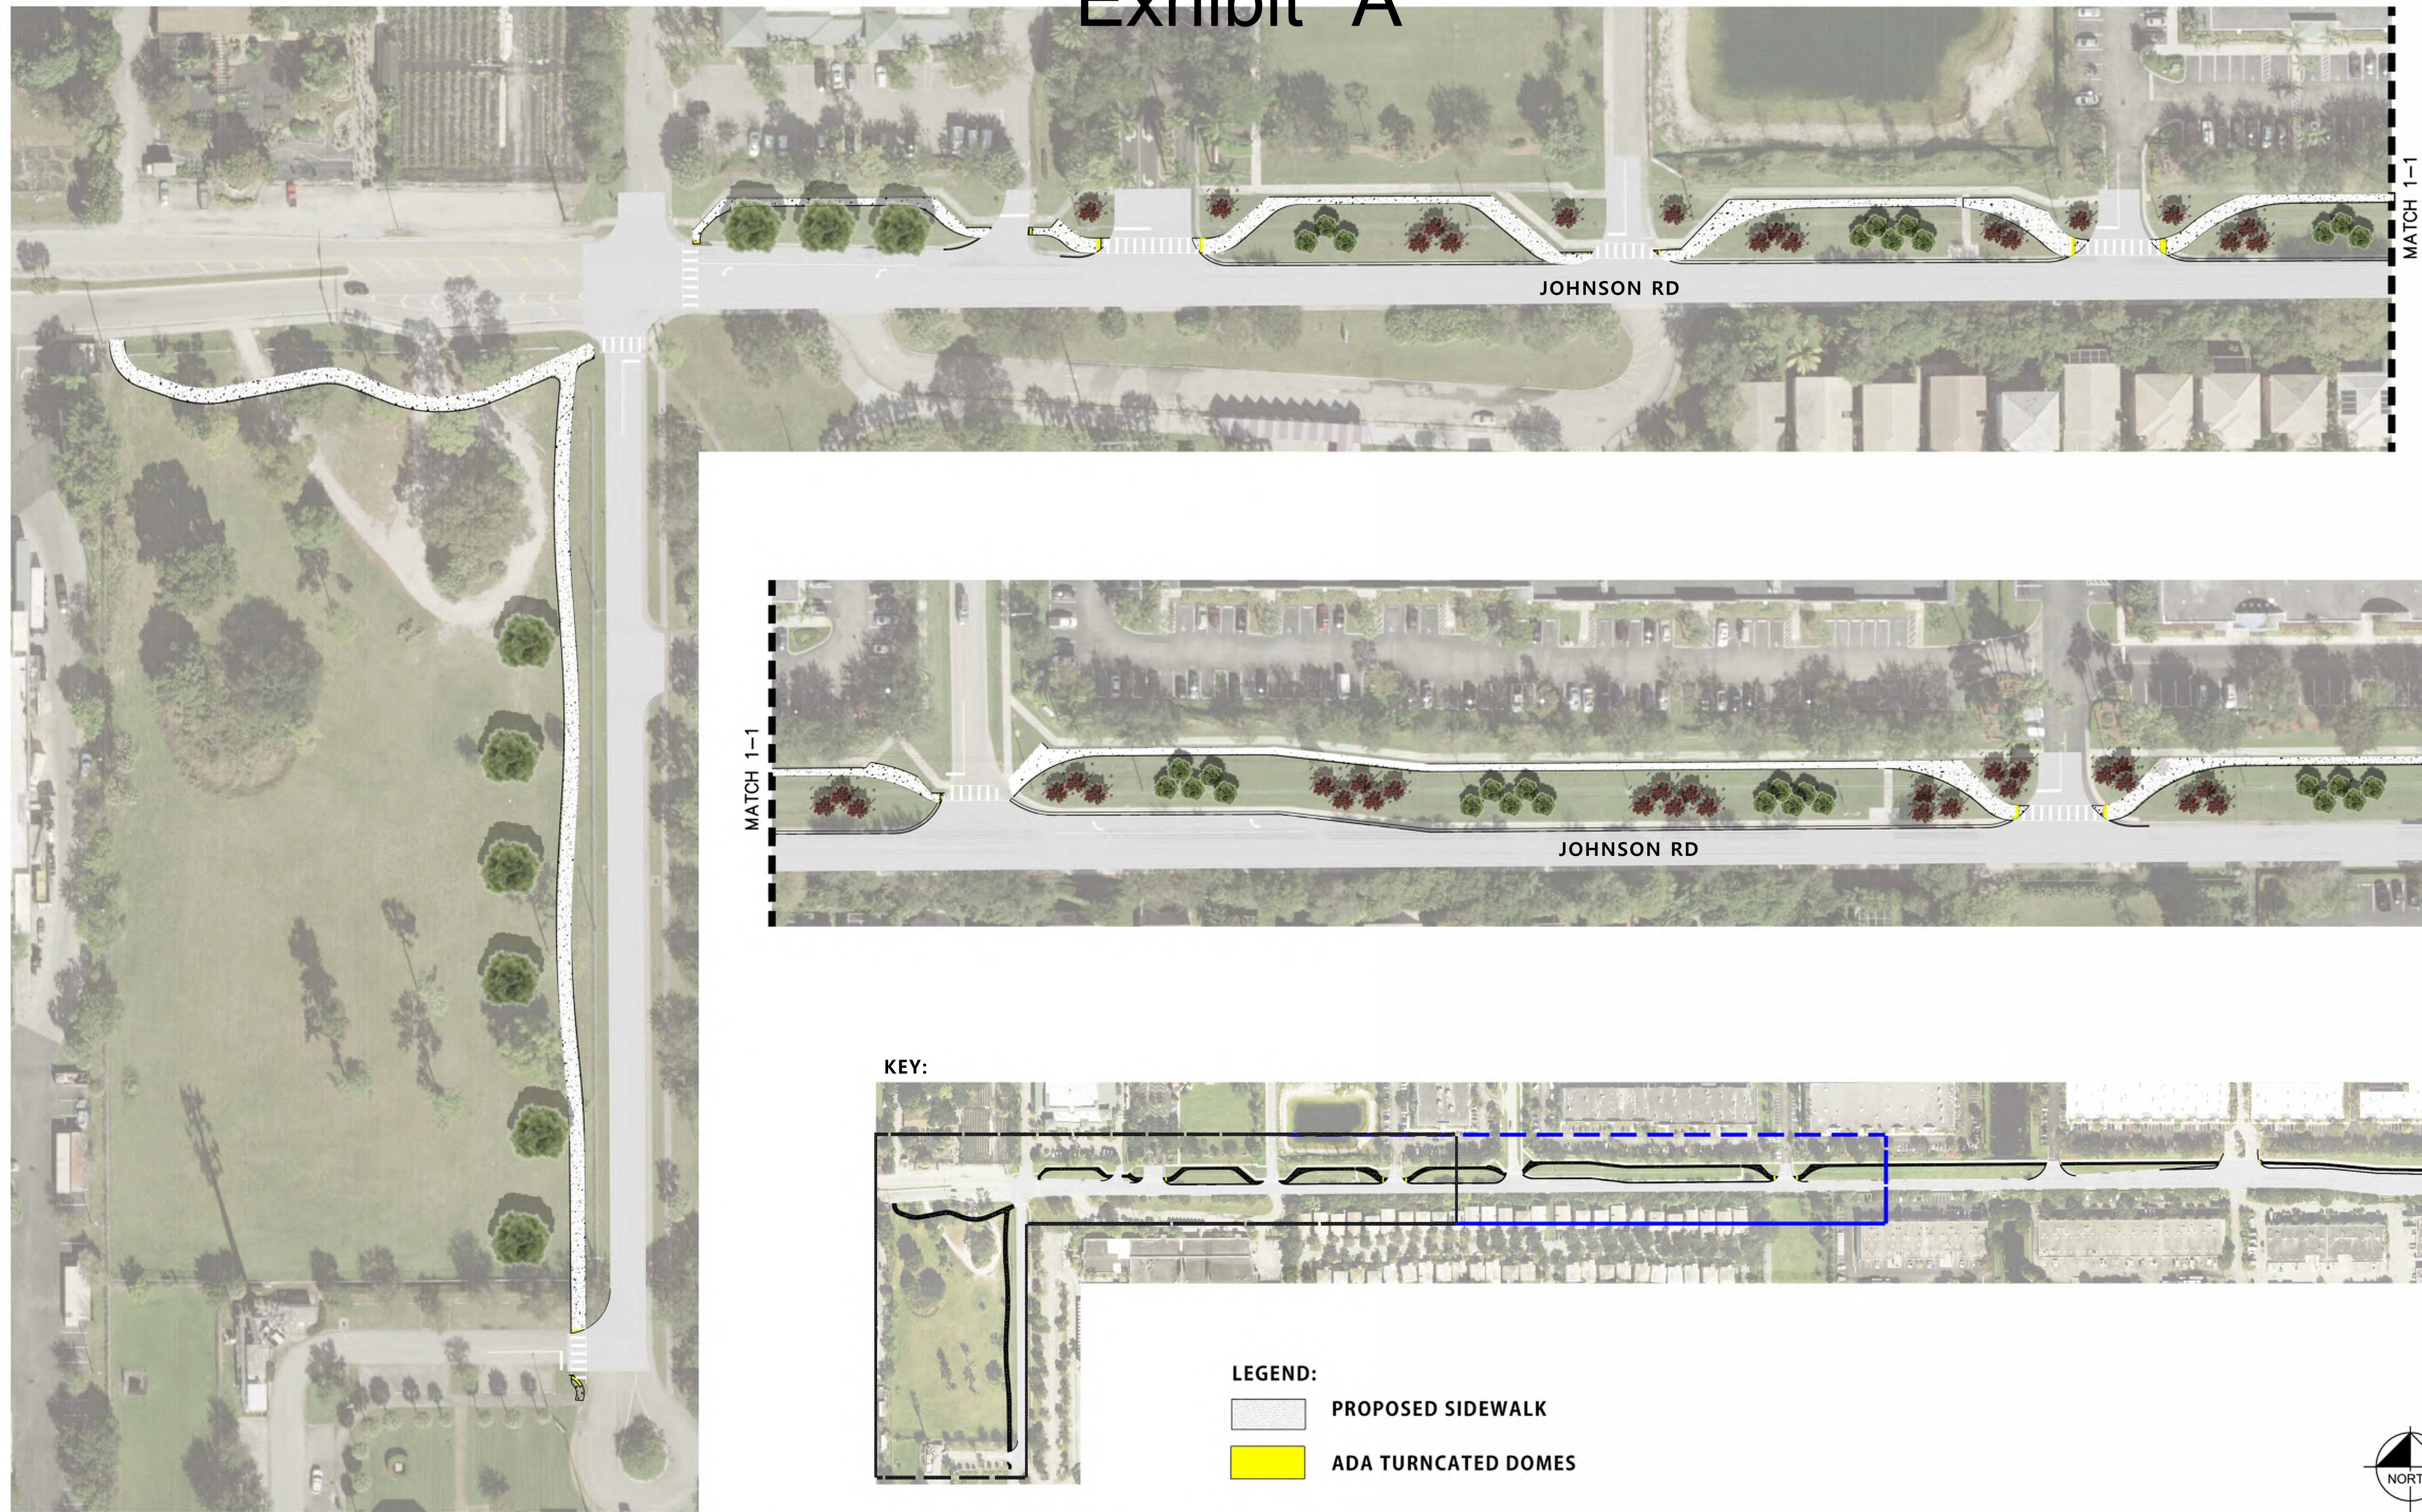

# Exhibit "A"

KEY:

LEGEND:

-  PROPOSED SIDEWALK
-  ADA TURNATED DOMES

KEY:

- LEGEND:**
-  PROPOSED SIDEWALK
  -  ADA TRUNCATED DOMES