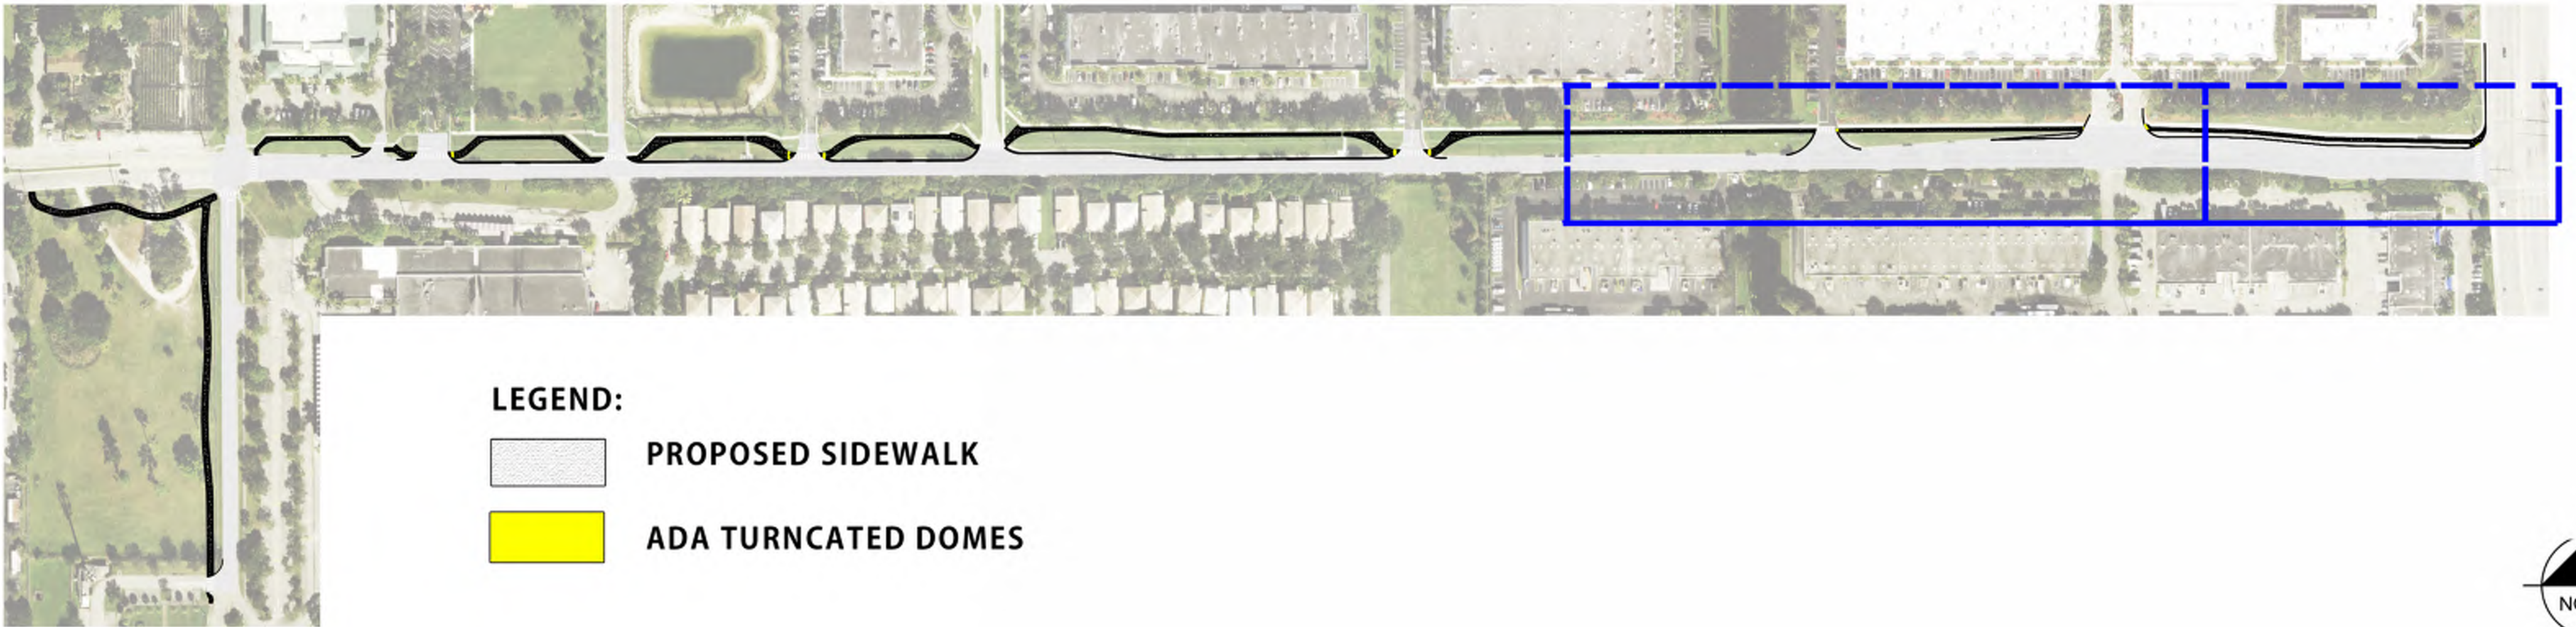

# Exhibit "A"

KEY:

LEGEND:

-  PROPOSED SIDEWALK
-  ADA TURNATED DOMES

KEY:

- LEGEND:**
-  PROPOSED SIDEWALK
  -  ADA TRUNCATED DOMES