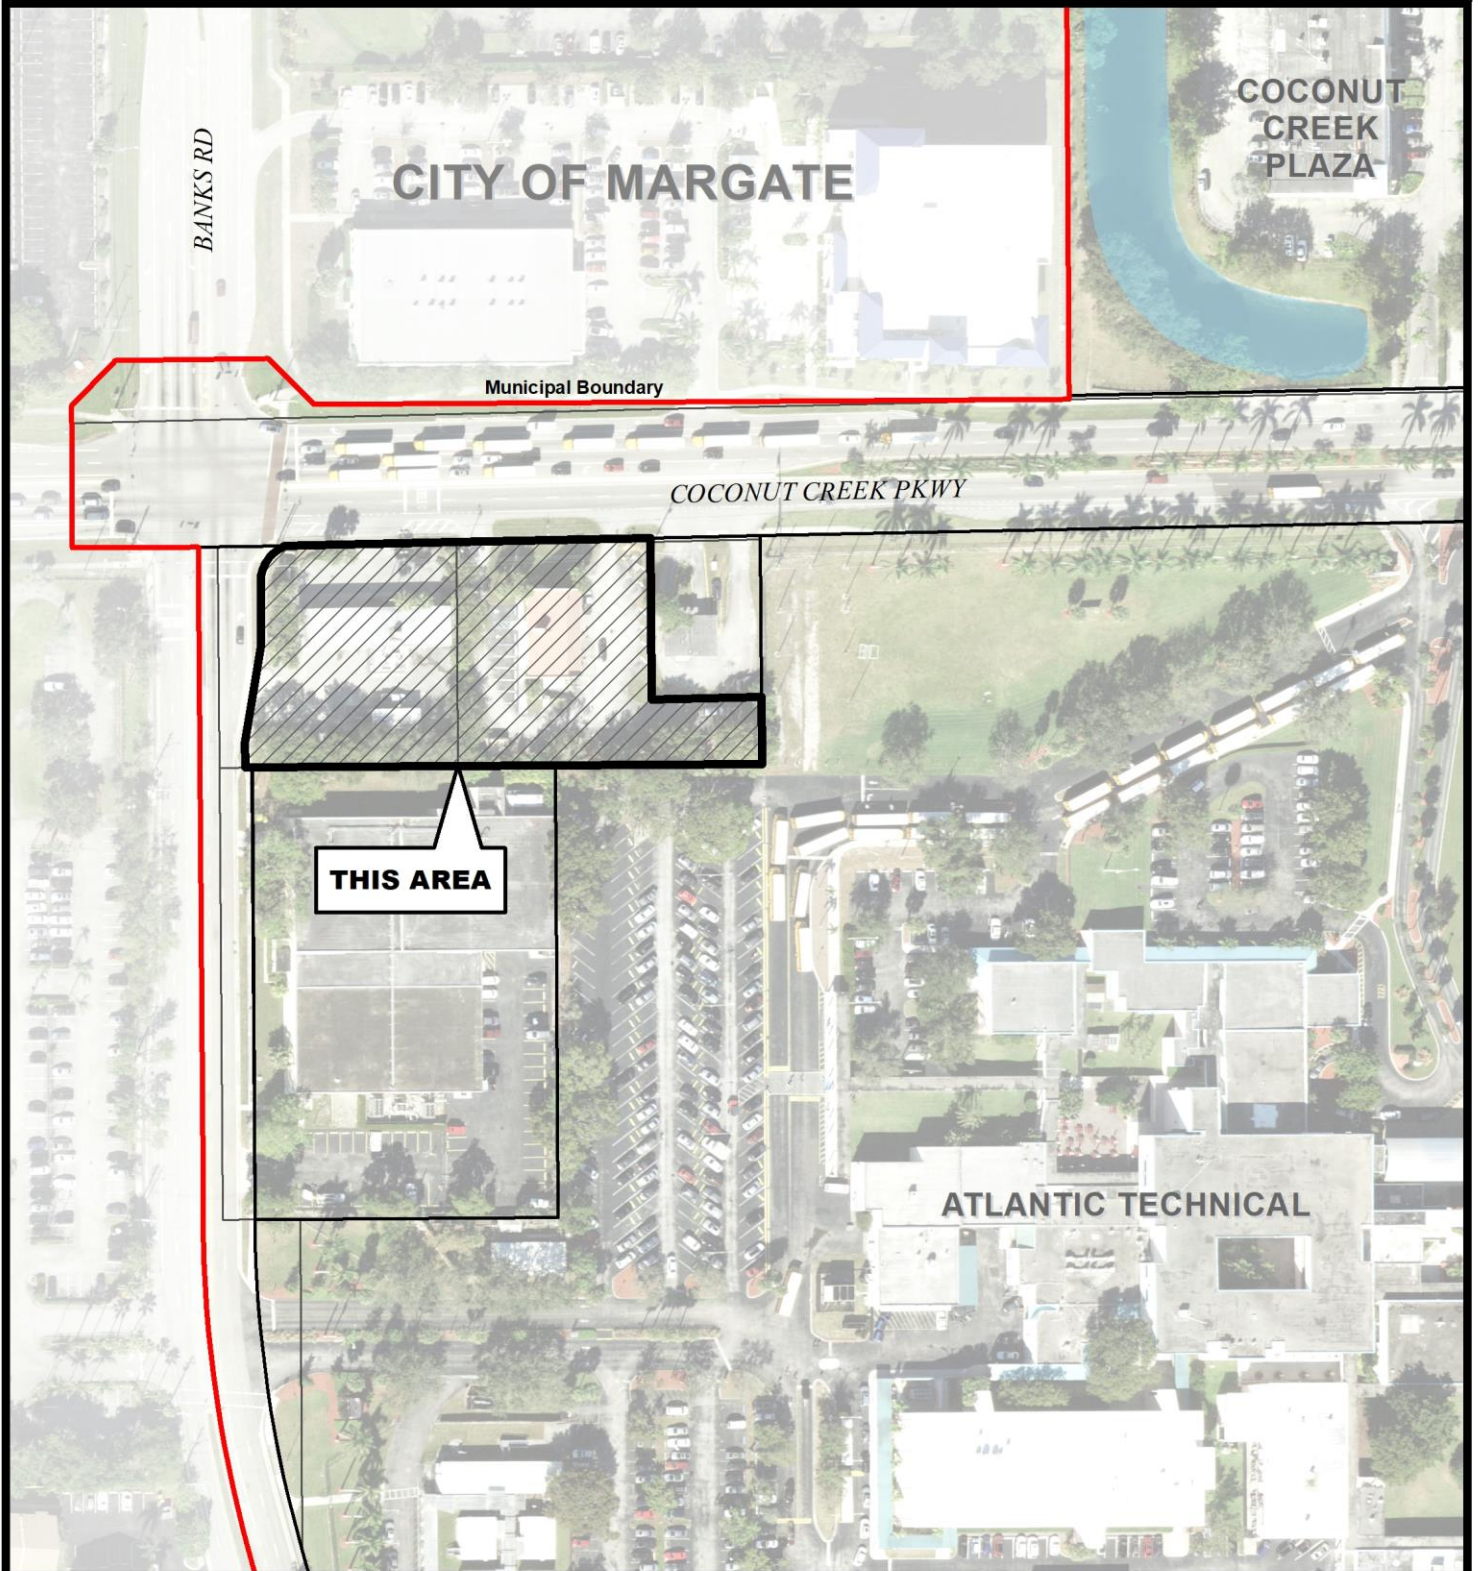

7-ELEVEN PLAT

City of Coconut Creek
Planning & Zoning Board
December 11, 2019
Special Land Use

Map Scale = 1:1,800 (1" = 150')

Coconut Creek GIS
I.T. Department