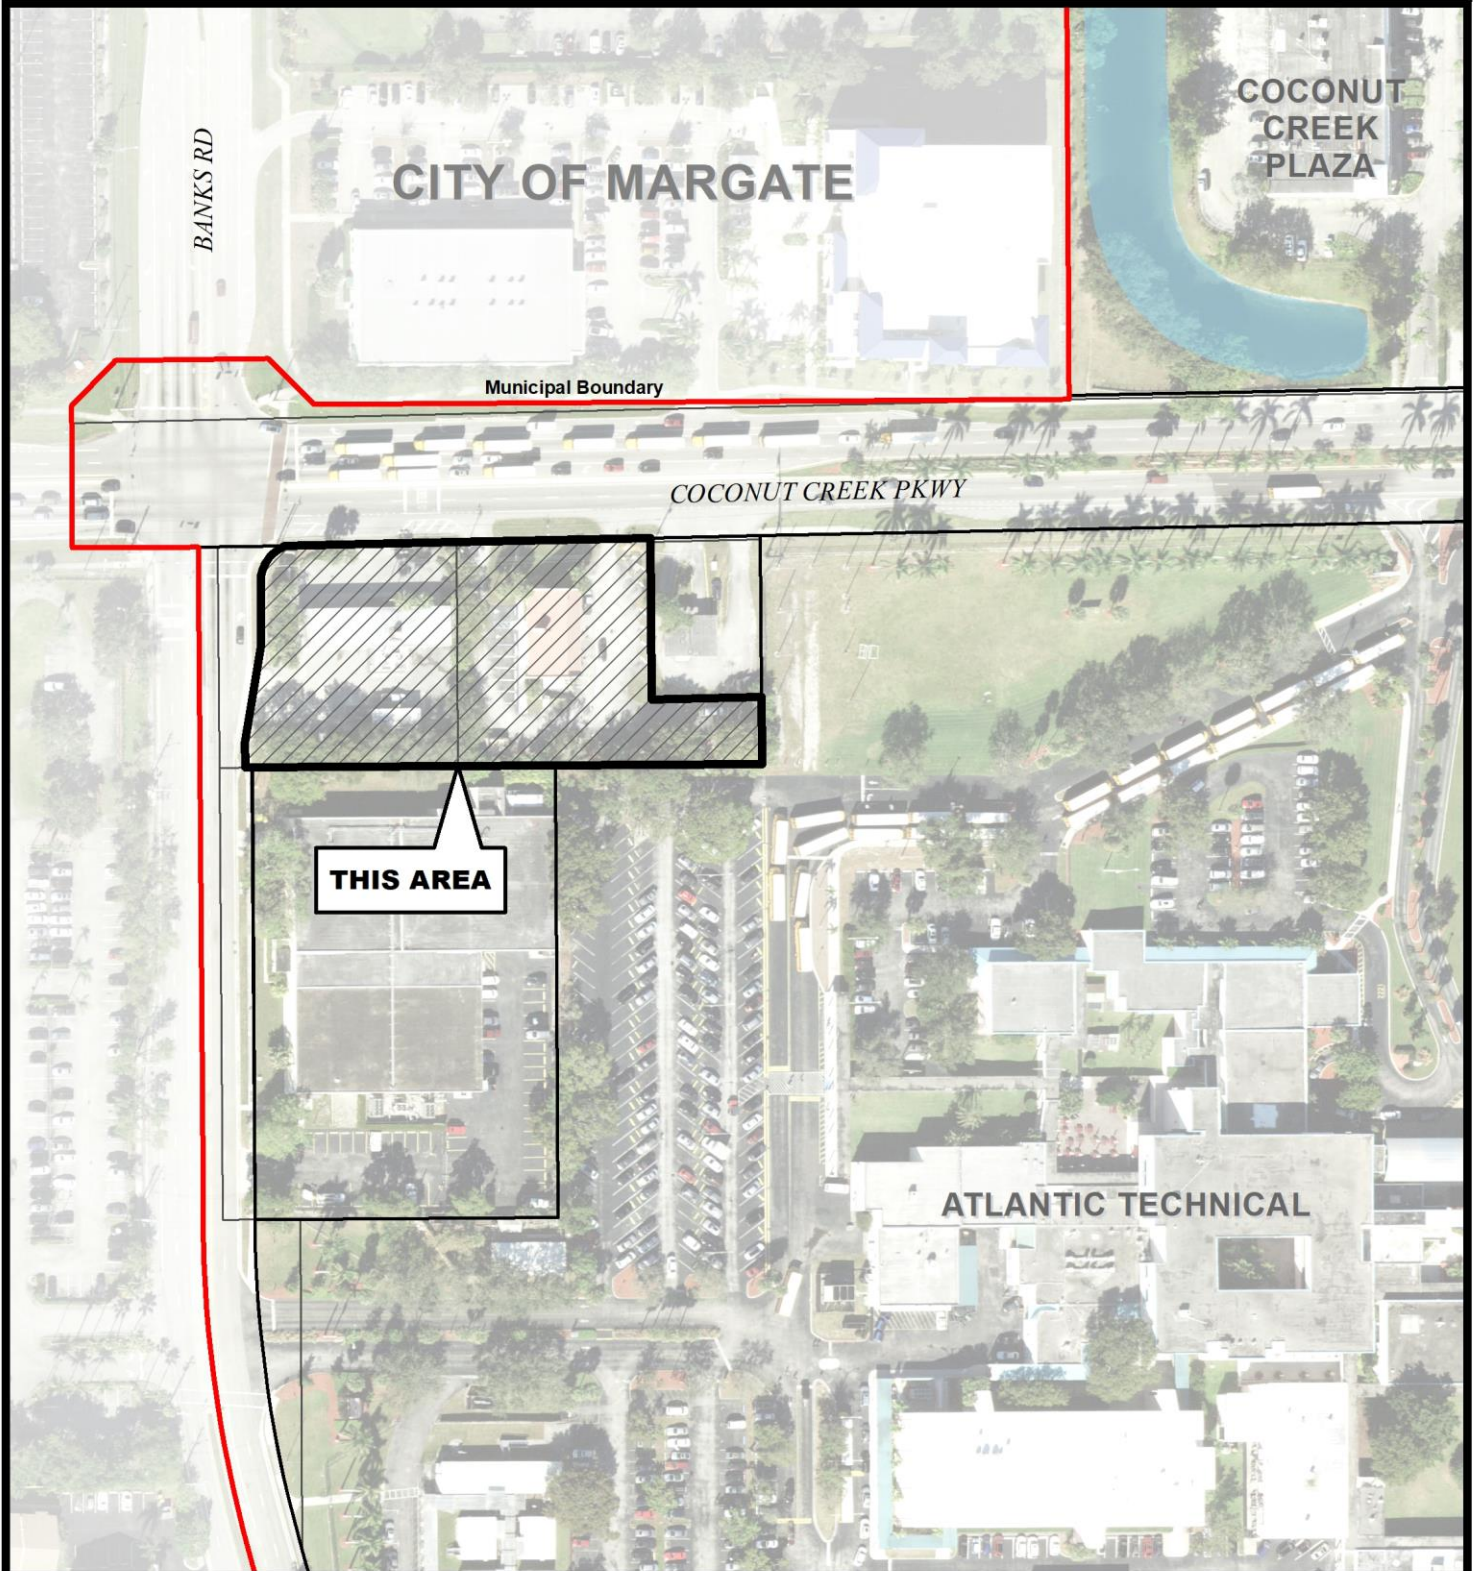

# 7-ELEVEN PLAT

City of Coconut Creek  
Planning & Zoning Board  
December 11, 2019  
Special Land Use

Map Scale = 1:1,800 (1" = 150')

Coconut Creek GIS  
I.T. Department