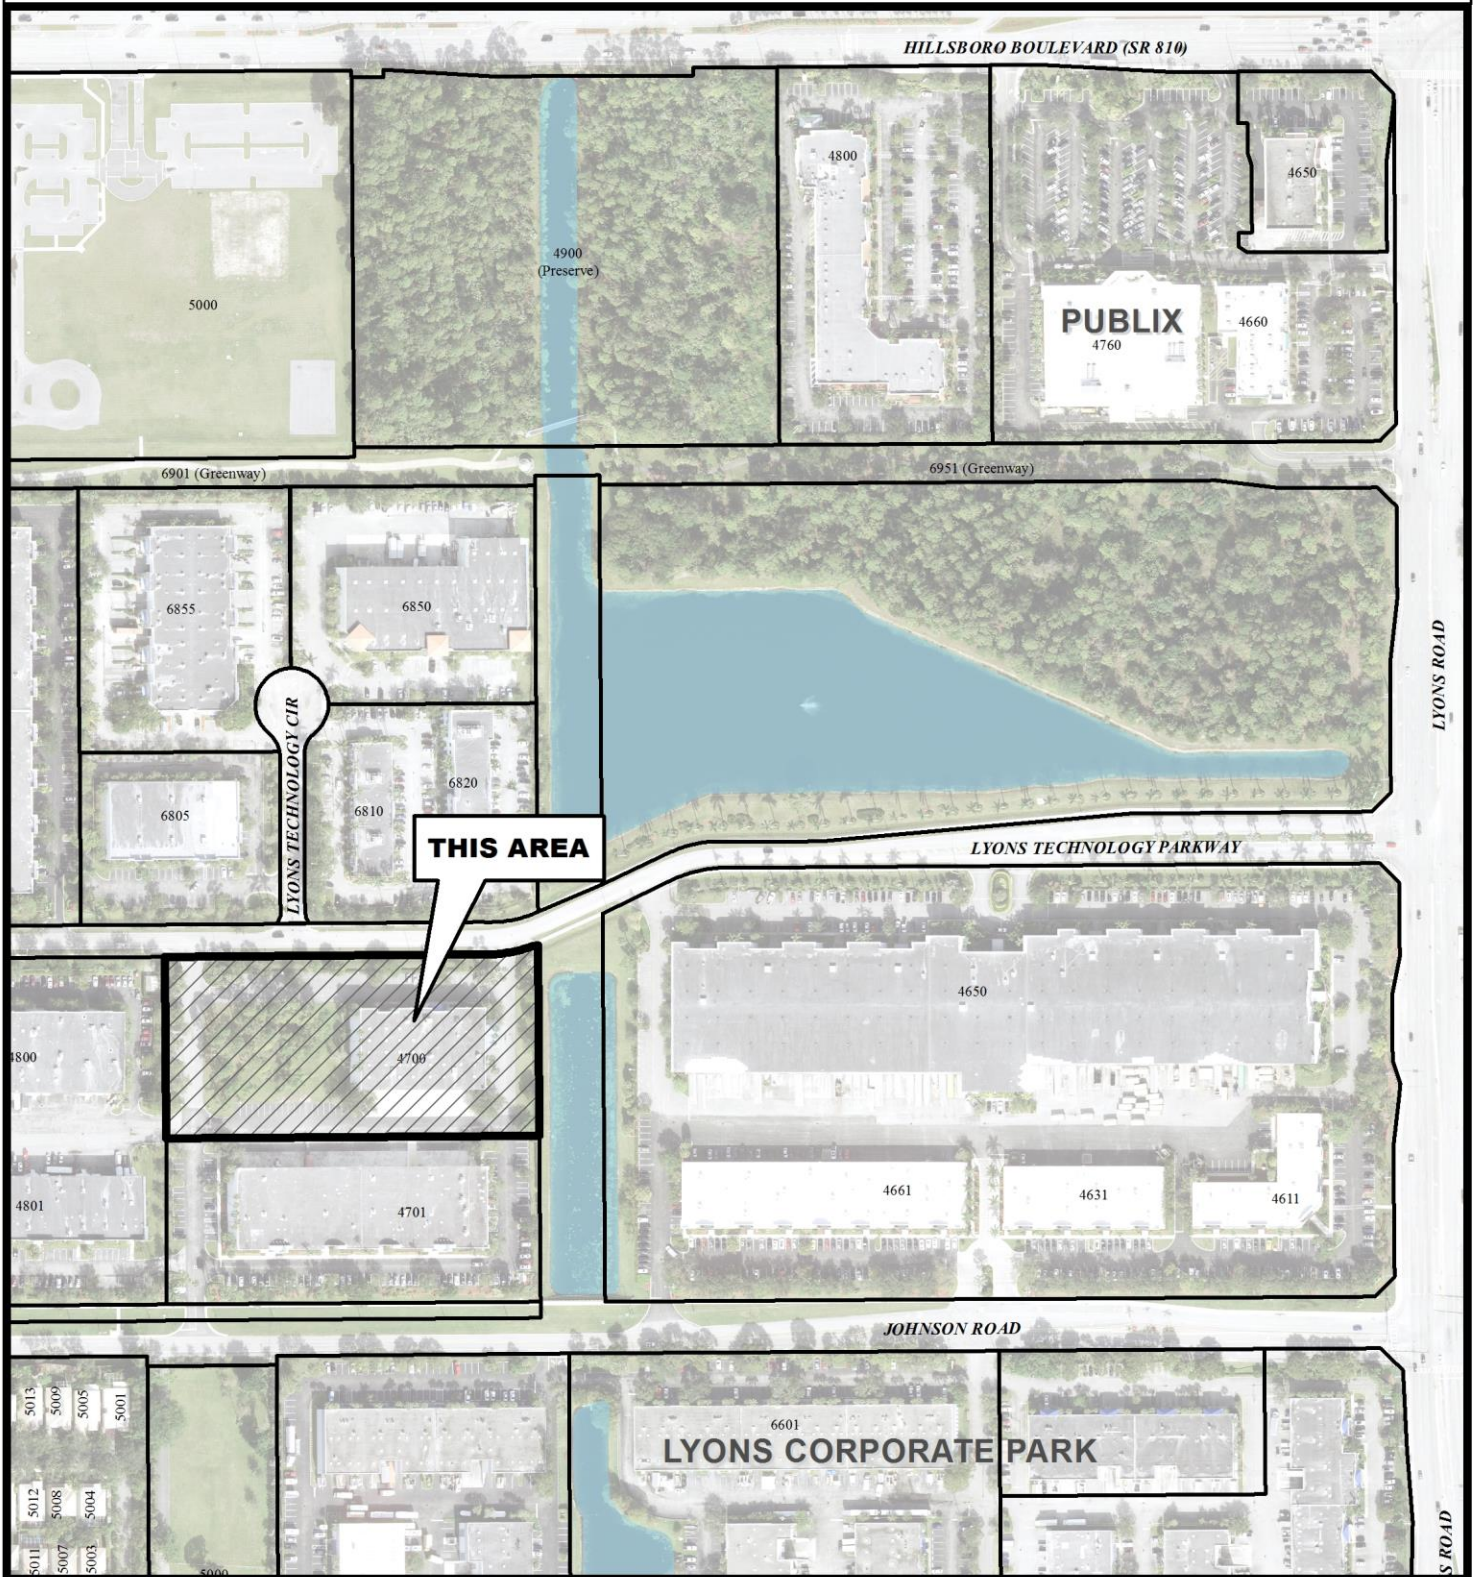

WILLIS LEASE

City of Coconut Creek
City Commission
September 13, 2018
Site Plan

Map Scale = 1:3,600 (1" = 300')

Coconut Creek G.I.S.
I.T. Department