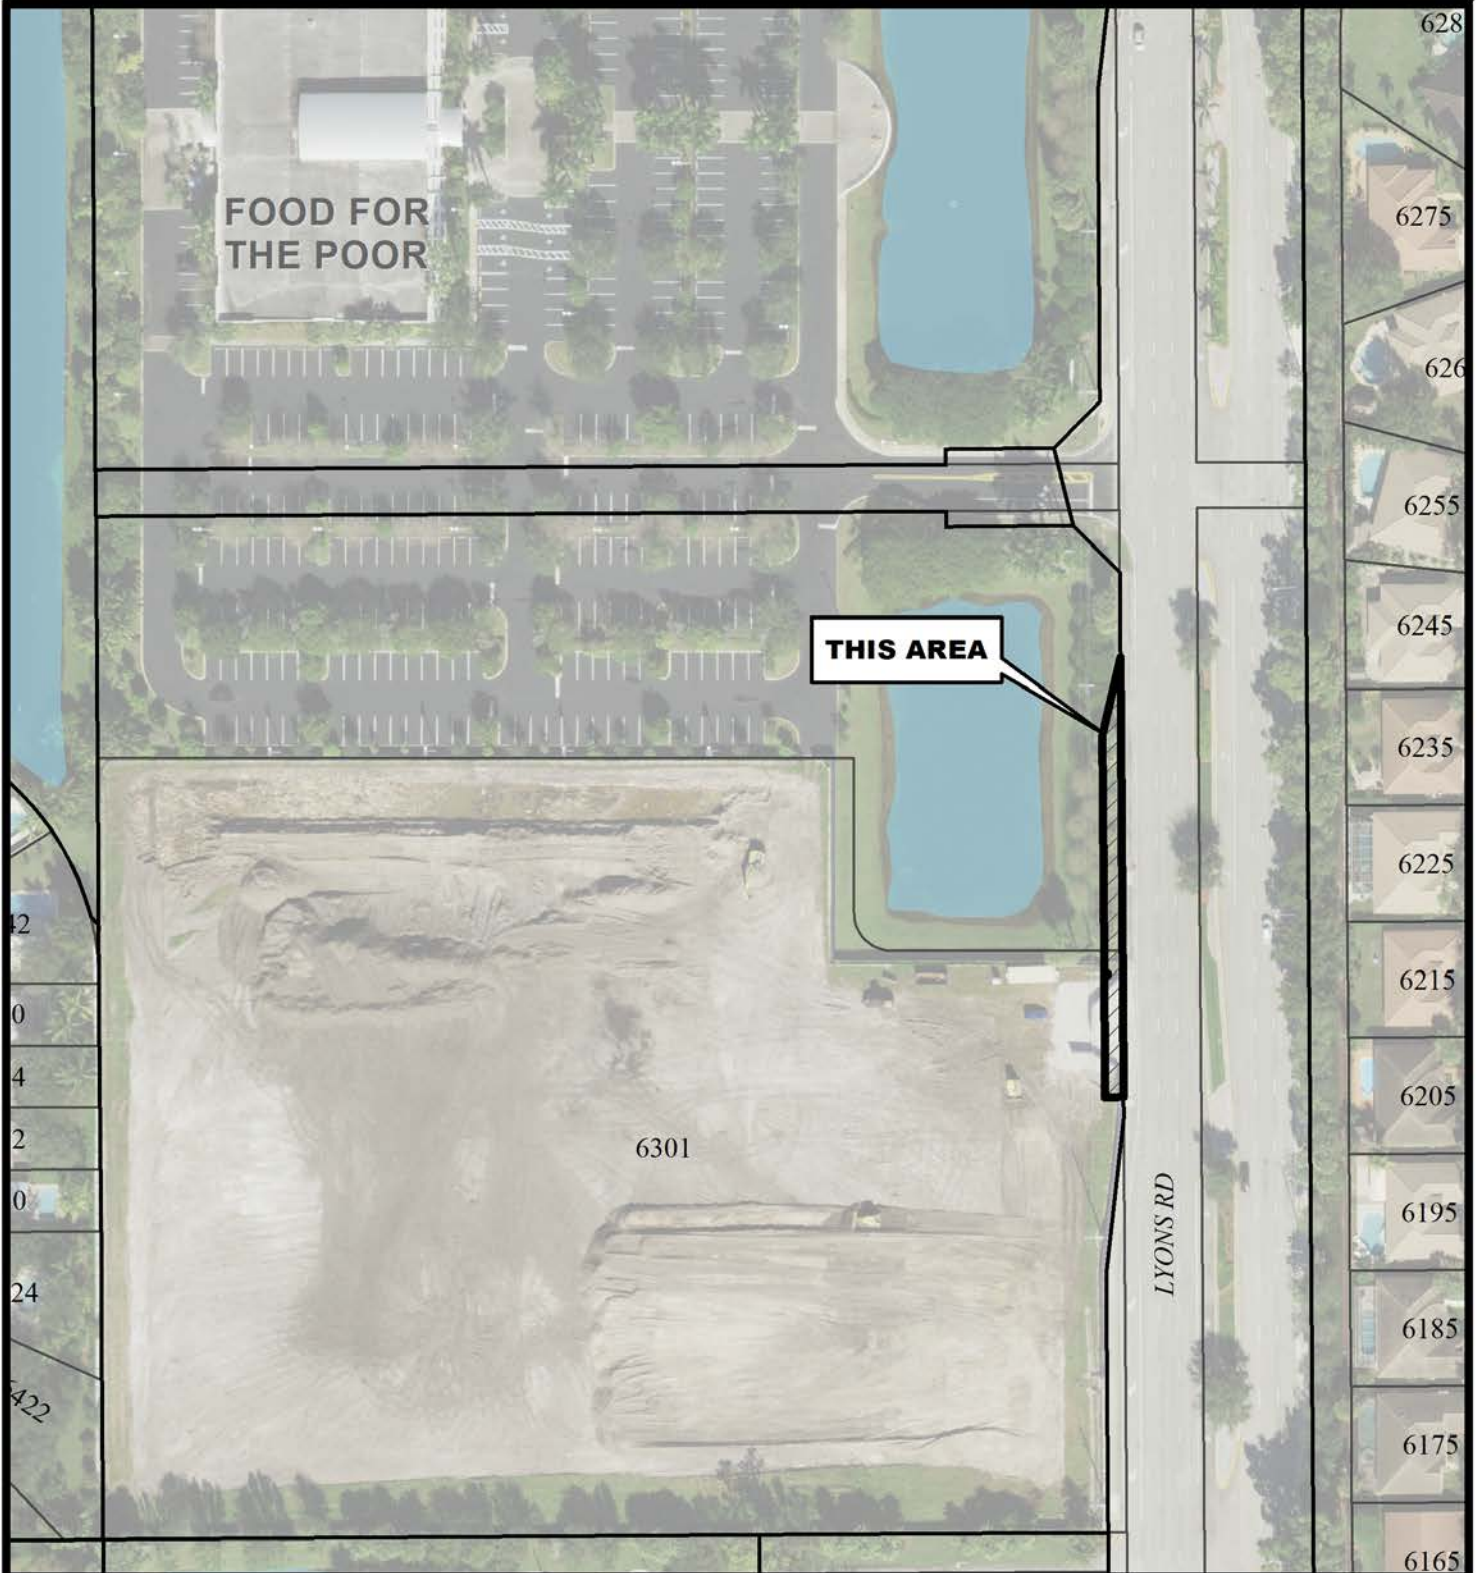

LYONS EXCHANGE CENTER

City of Coconut Creek
Planning & Zoning Board
October 14, 2020
Vacation of Easement

Map Scale = 1:1,500 (1" = 125')

**Coconut Creek G.I.S.
I.T. Department**