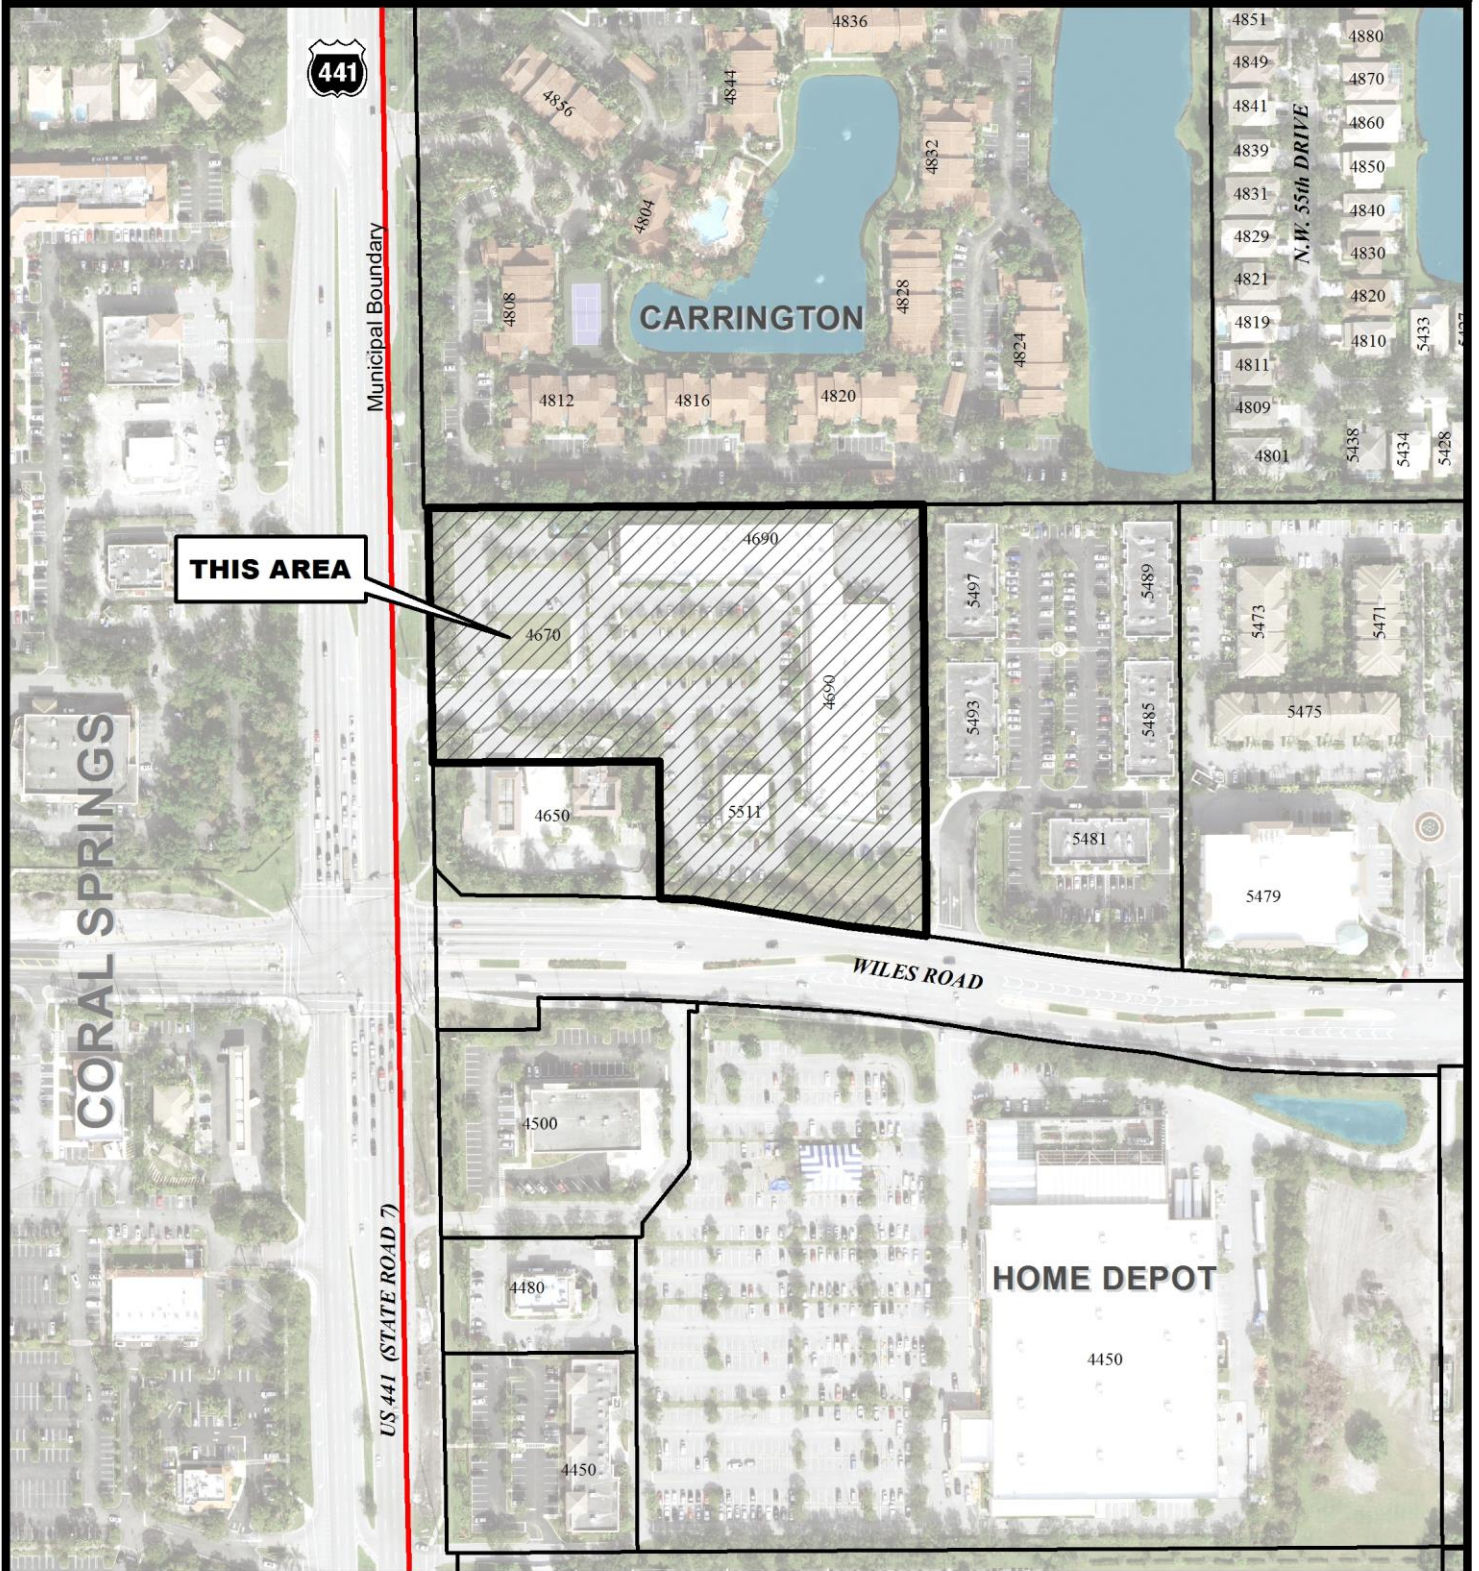

CHICK-FIL-A AT VILLAGE SHOPPES

THIS AREA

City of Coconut Creek
 City Commission
 July 11, 2019 and August 8, 2019
Special Land Use

Map Scale = 1:3,000 (1" = 250')

**Coconut Creek GIS
 I.T. Department**