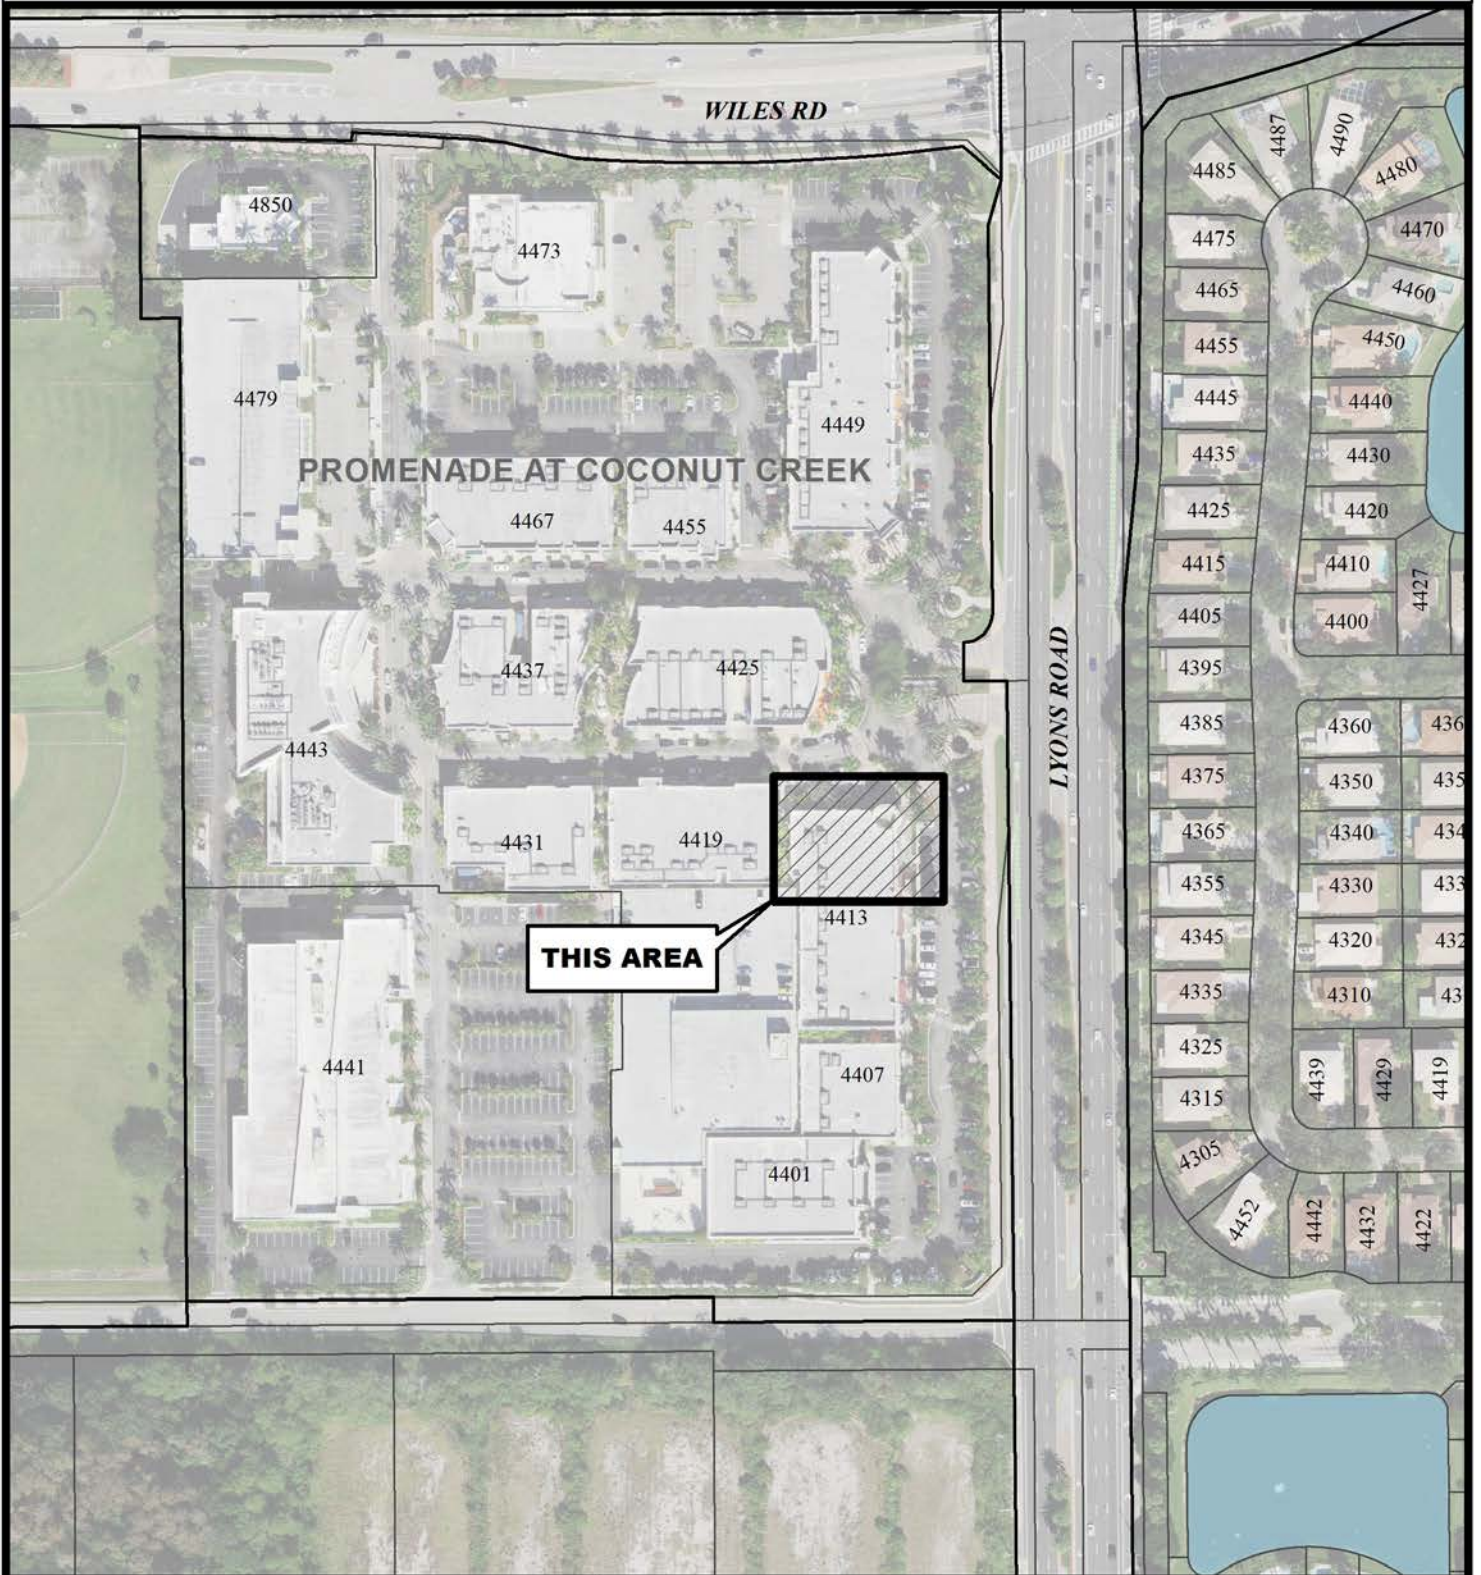

Promenade Tenant 50-B7

City of Coconut Creek
City Commission
July 14, 2022
Site Plan

Map Scale = 1:2,400 (1" = 200')

Coconut Creek GIS
I.T. Department