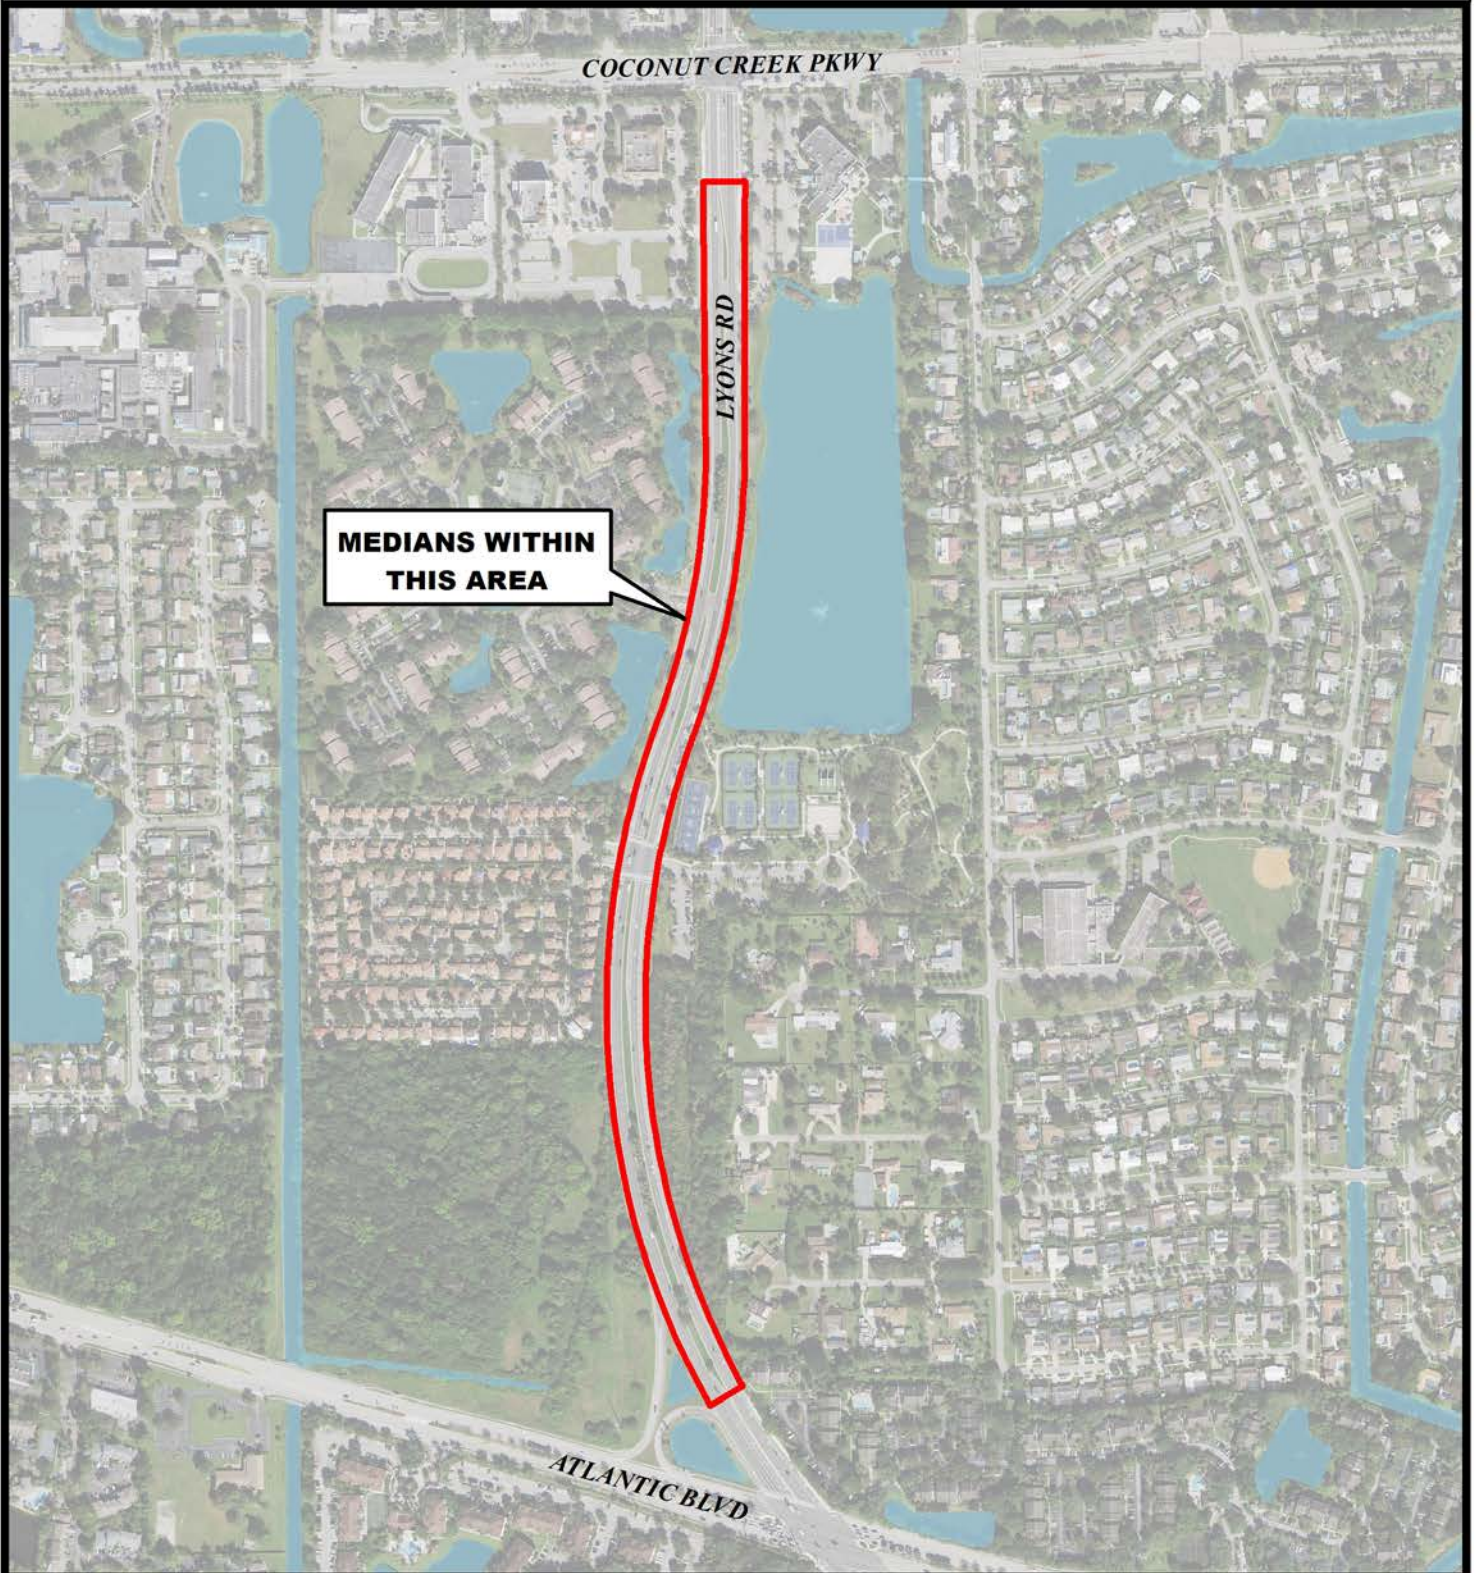

REVOCABLE LICENSE AREA

City of Coconut Creek
City Commission
January 26, 2023
Location Map

Map Scale = 1:7,200 (1" = 600')

**Coconut Creek G.I.S.
I.T. Department**