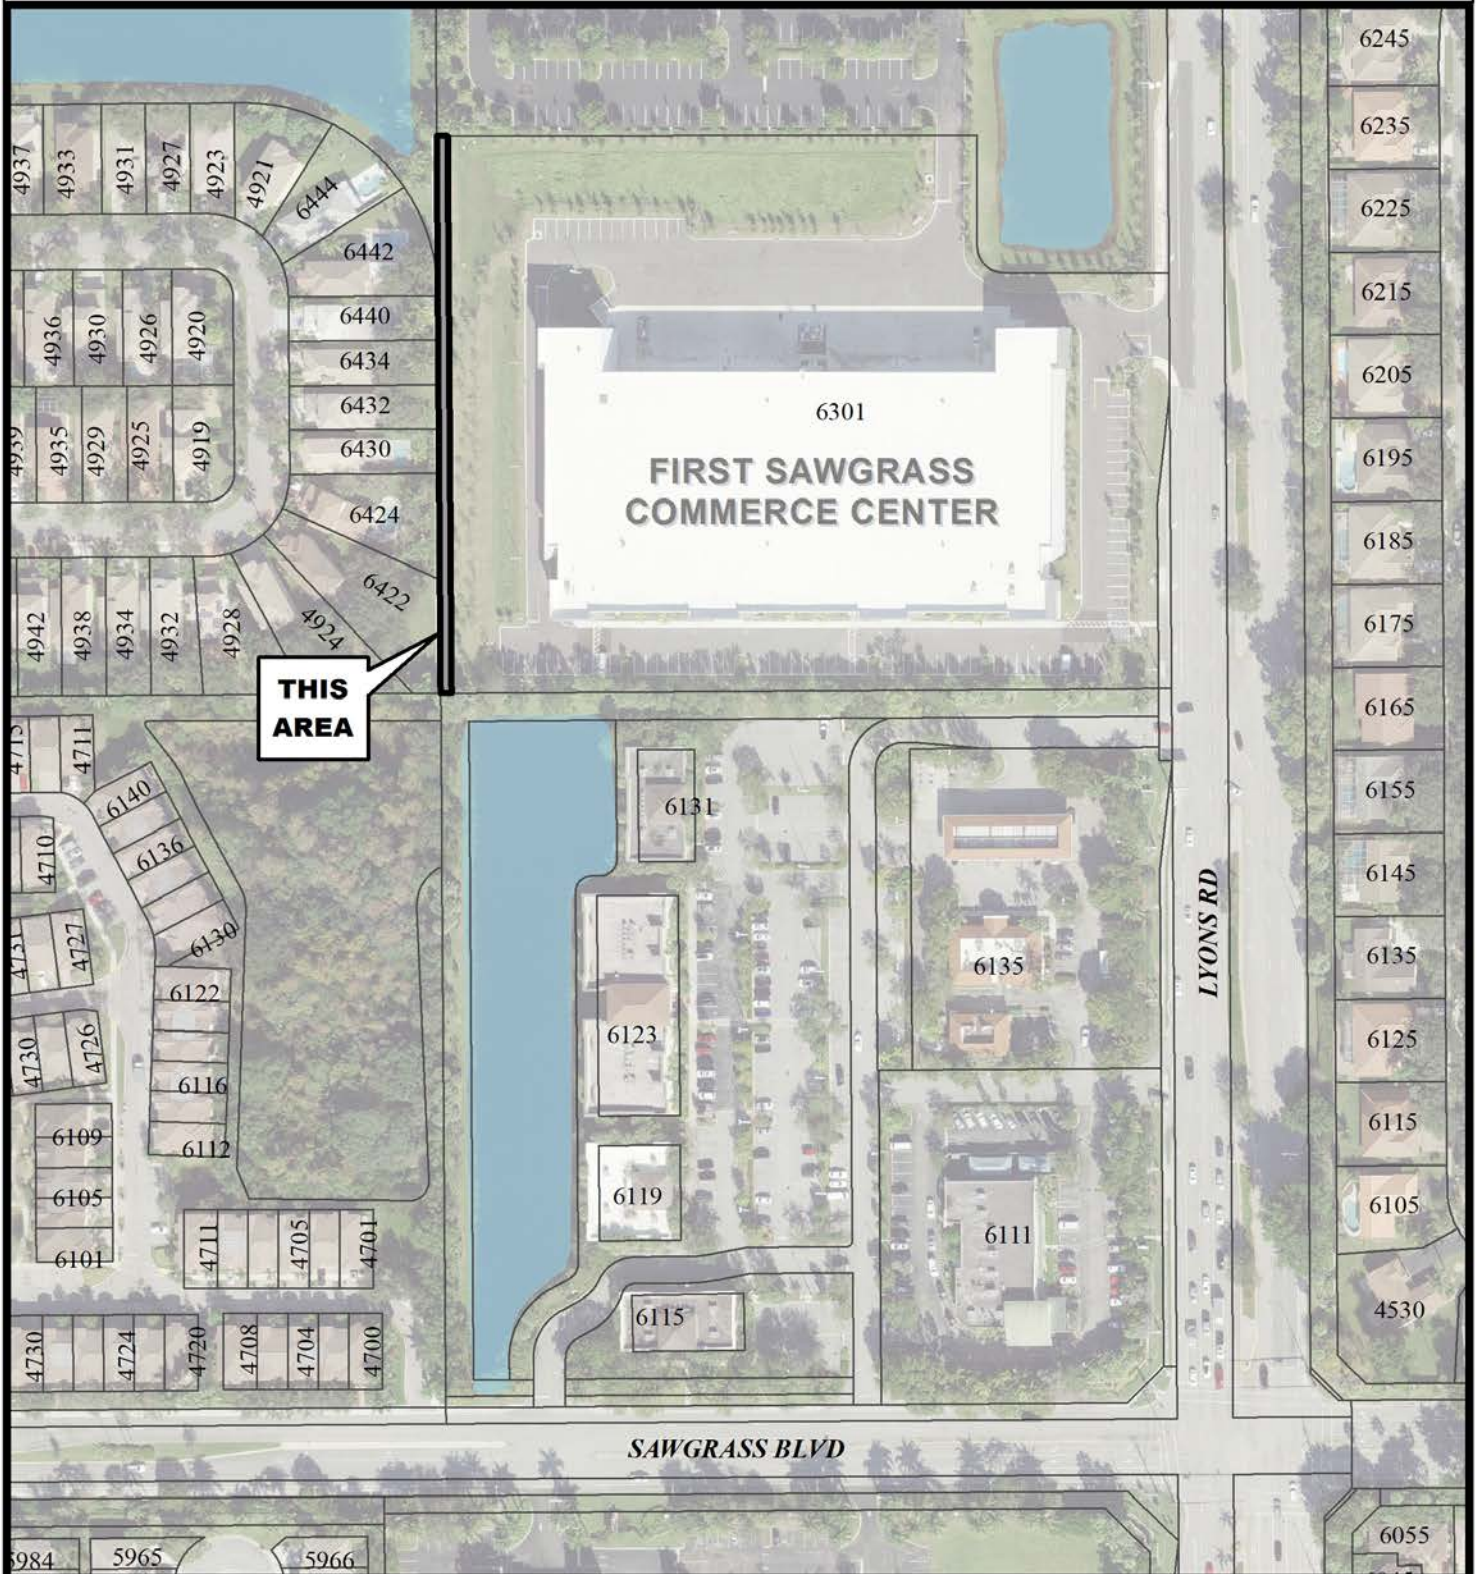

FIRST SAWGRASS COMMERCE CENTER

City of Coconut Creek
City Commission
January 13, 2022
Vacation of Easement

Map Scale = 1:2,100 (1" = 175')

**Coconut Creek GIS
I.T. Department**